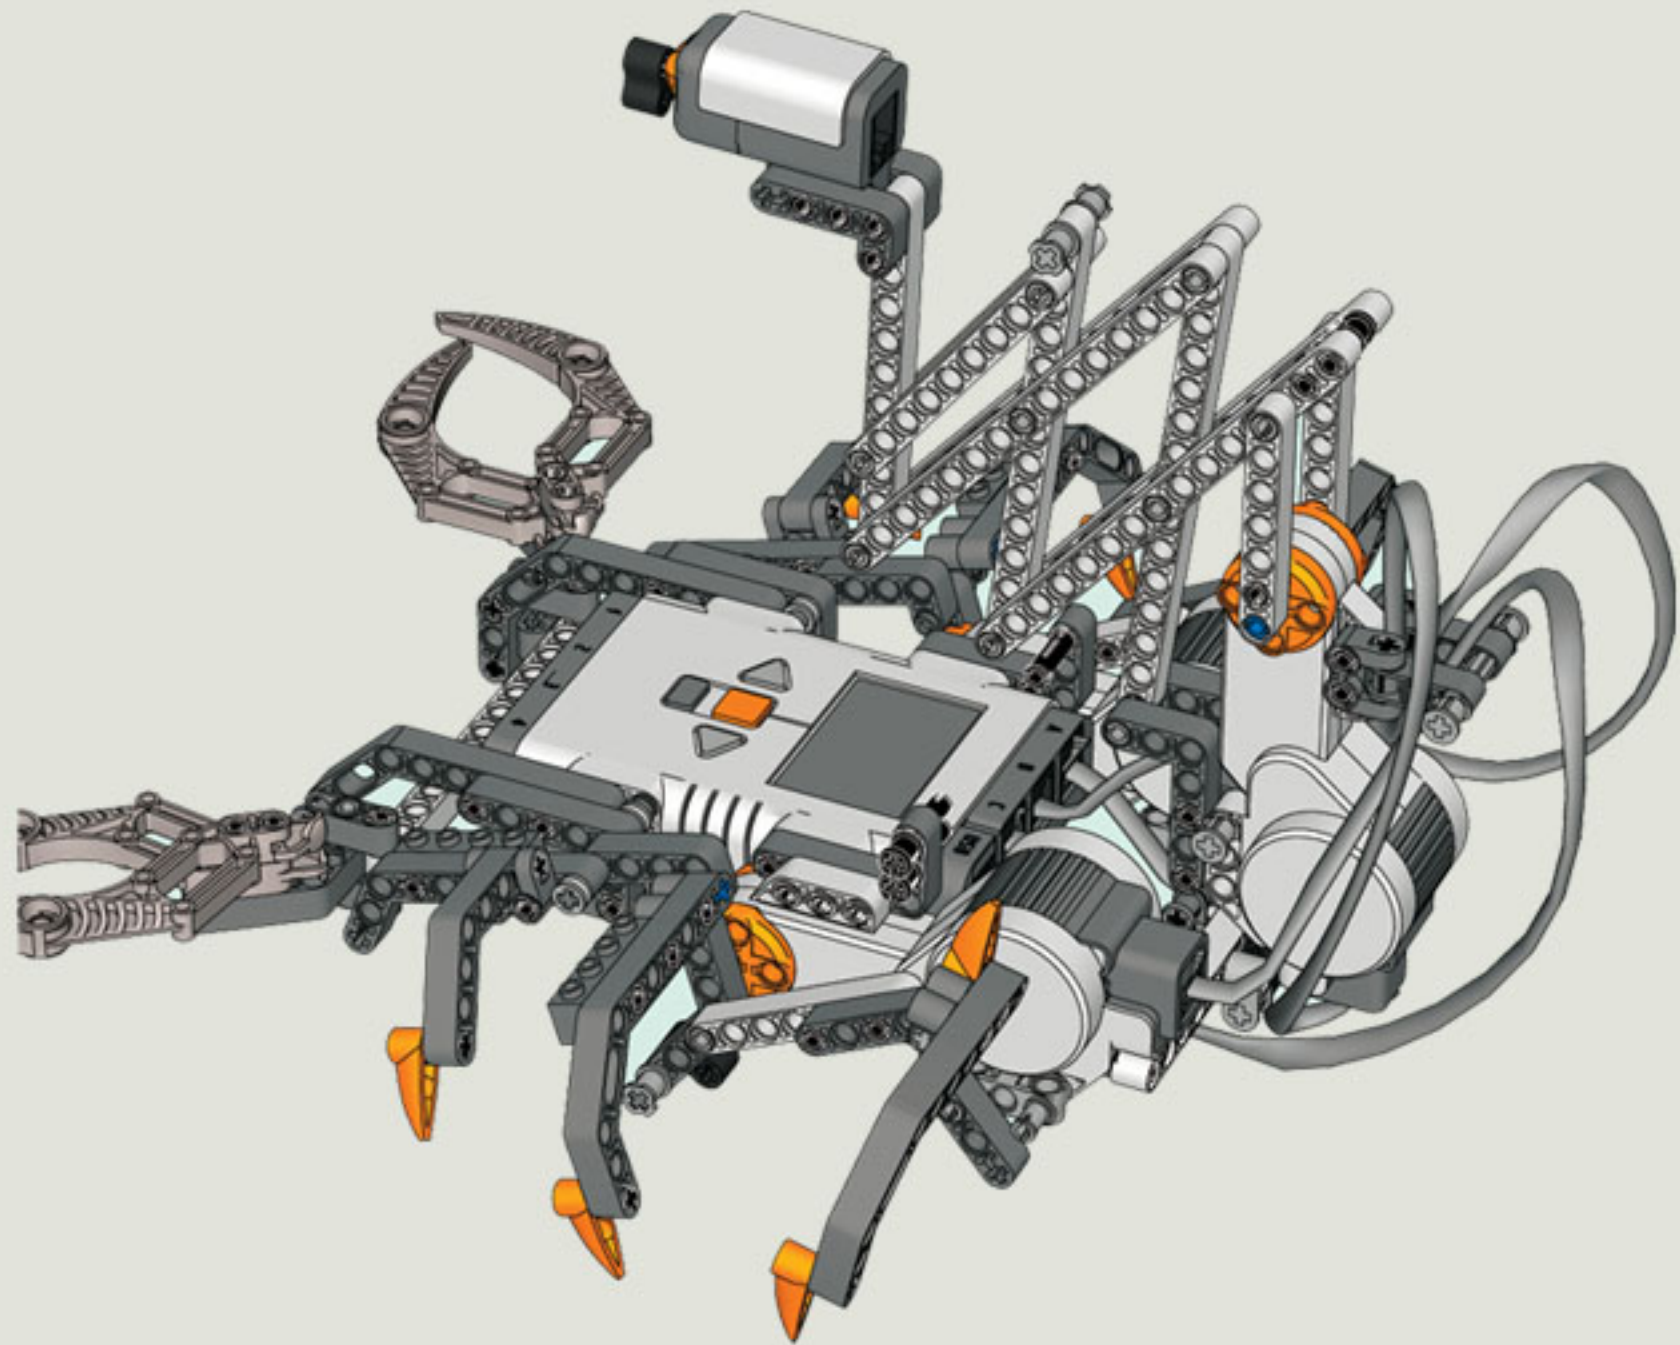

2x

1x

5

2x

The image shows a list of three LEGO parts, each with a quantity of 2x. From left to right: a blue Technic pin, a grey Technic pin with a central hole, and a black Technic pin with a central hole.

2x

2x

2x

1x

2x

1x

1x

35 CM/14 INCH

1x

50 CM/20 INCH

1x

50 CM/20 INCH

35 CM/14 INCH

35 CM/14 INCH

1x

35 CM/14 INCH