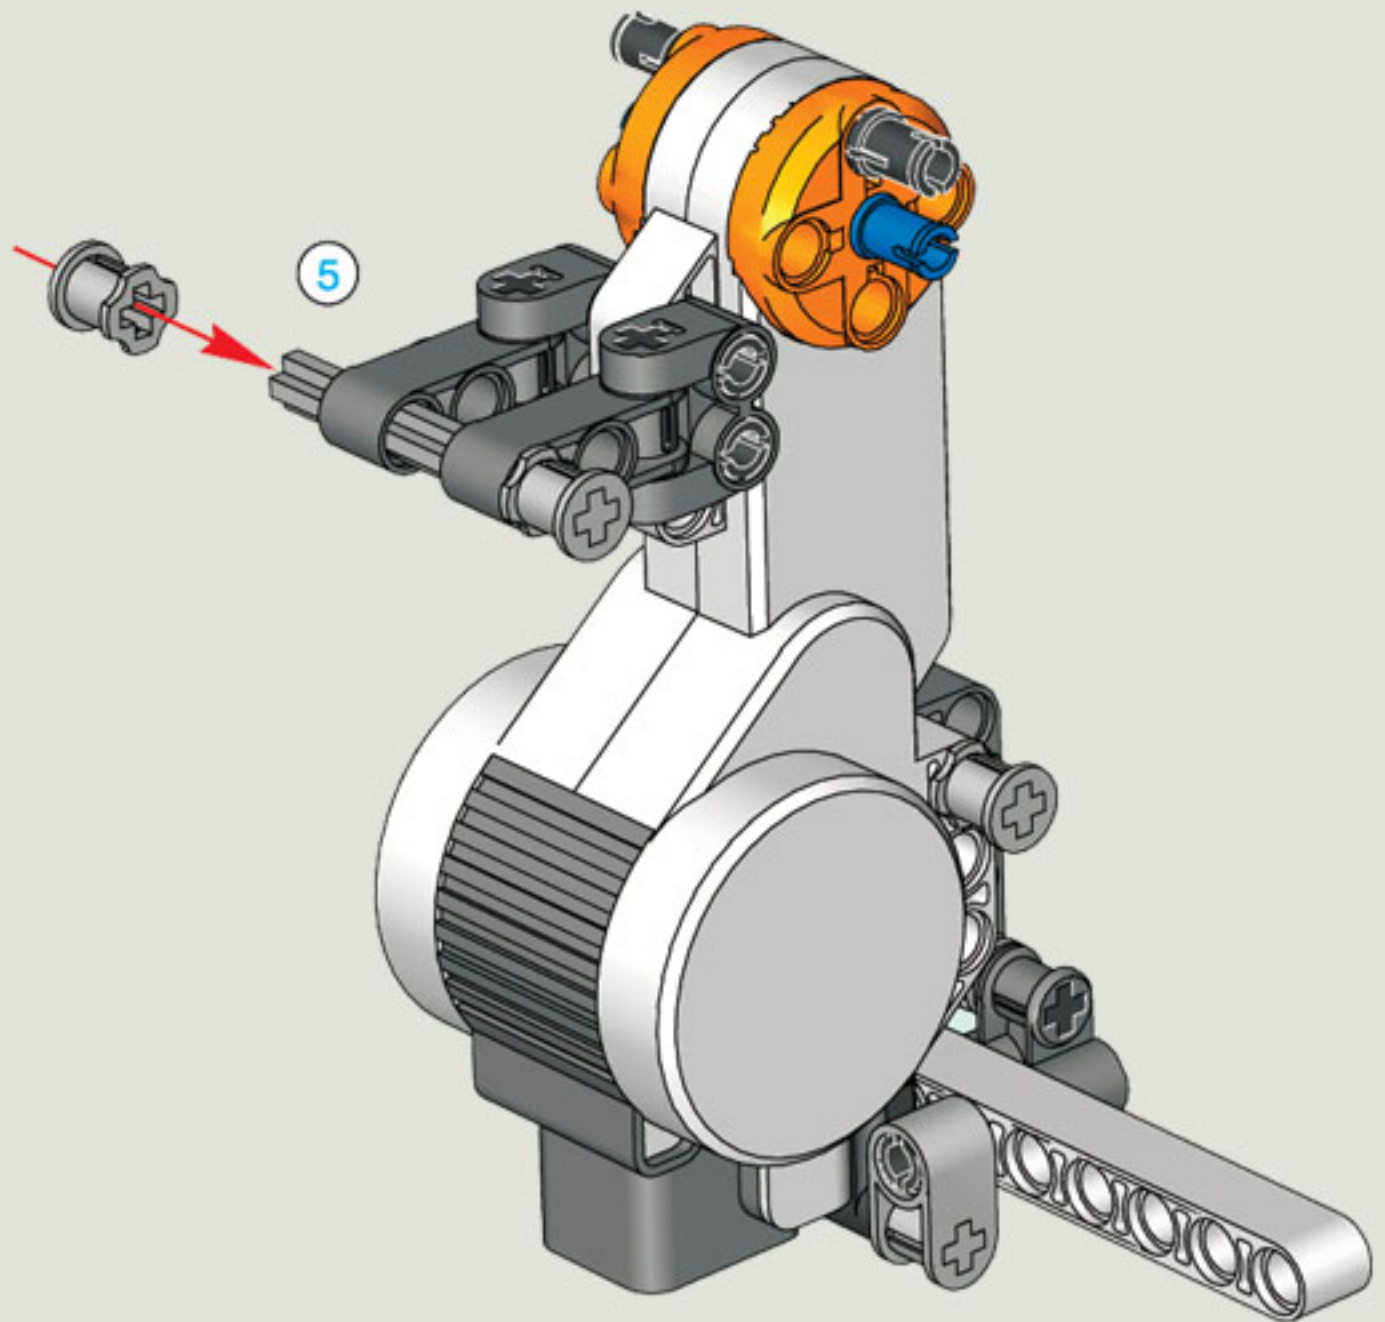

2x

1x

5

2x

The image shows a list of three LEGO parts, each with a quantity of 2x. From left to right: a blue Technic pin, a grey Technic pin with a central hole, and a black Technic pin with a central hole.

2x

2x

2x

1x

2x

1x

1x

35 CM/14 INCH

1x

50 CM/20 INCH

1x

50 CM/20 INCH

35 CM/14 INCH

35 CM/14 INCH

1x

35 CM/14 INCH