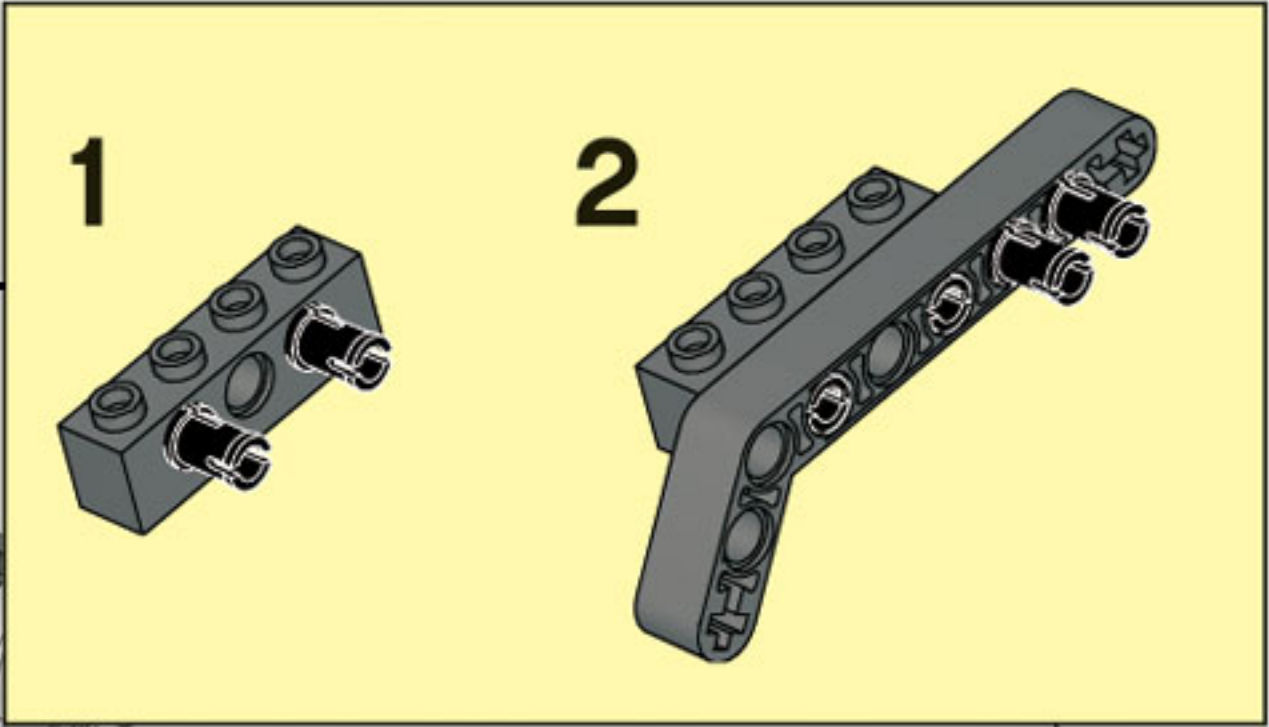

35 CM/14 INCH

2x

1x

1x

5

5

2x

1x

2x

1x

5

2x

The image shows a list of three LEGO parts, each with a quantity of 2x. From left to right: a blue Technic pin, a grey Technic pin with a central hole, and a black Technic pin with a central hole.

2x

2x

2x

1x

2x

1x

1x

35 CM/14 INCH