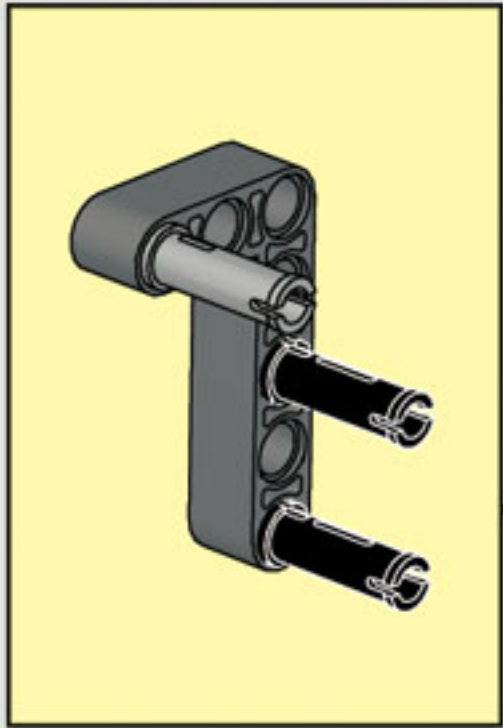

2x

1x

5

2x

The image shows a list of three LEGO parts, each with a quantity of 2x. From left to right: a blue Technic pin, a grey Technic pin with a central hole, and a black Technic pin with a central hole.

2x

2x

2x

1x

2x

1x

1x

35 CM/14 INCH

1x

50 CM/20 INCH

1x

50 CM/20 INCH

35 CM/14 INCH

35 CM/14 INCH

1x

35 CM/14 INCH