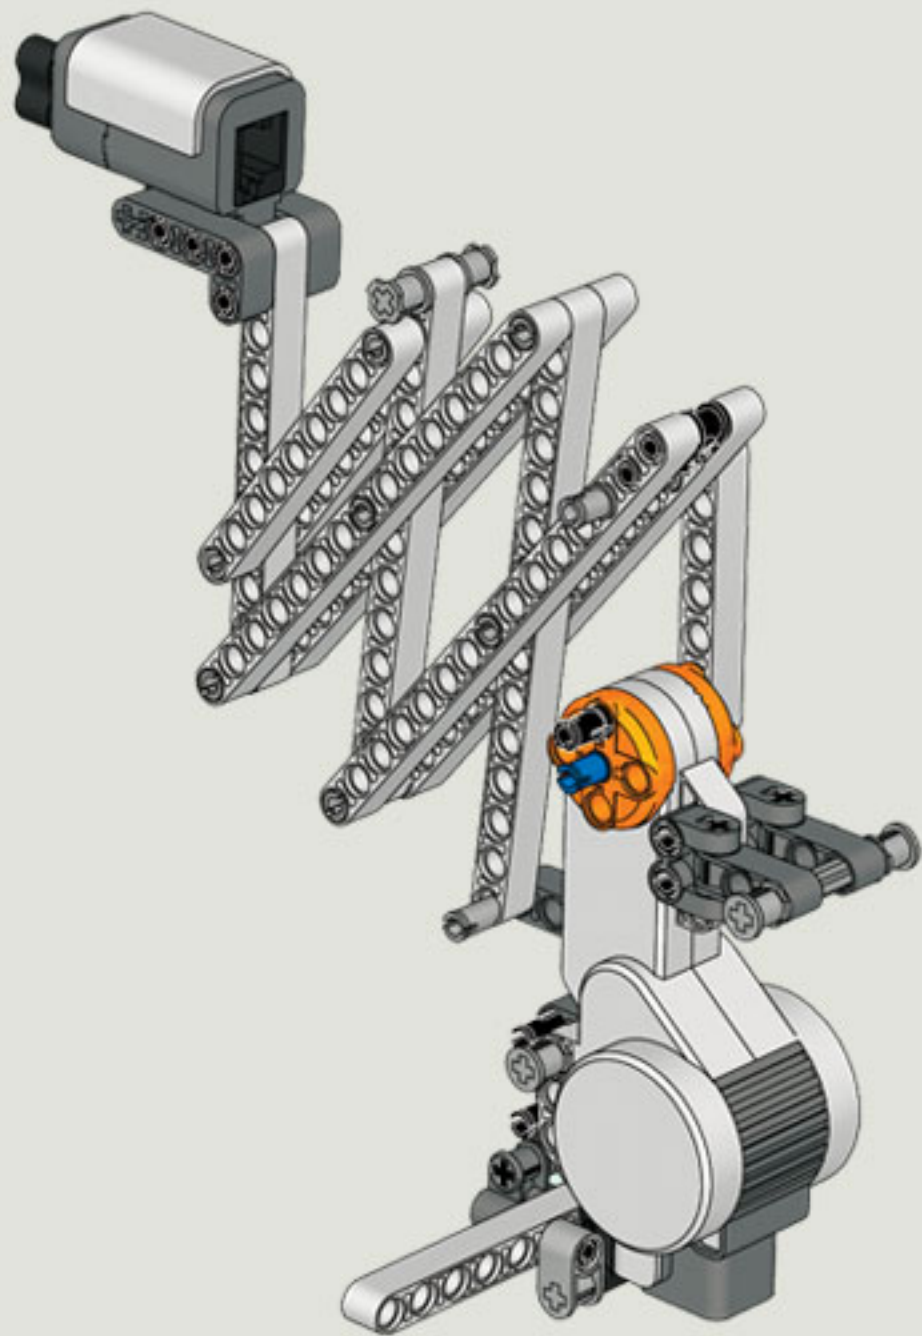

2x

1x

5

2x

The image shows a list of three LEGO parts, each with a quantity of 2x. From left to right: a blue Technic pin, a grey Technic pin with a central hole, and a black Technic pin with a central hole.

2x

2x

2x

1x

2x

1x

1x

35 CM/14 INCH

1x

50 CM/20 INCH

1x

50 CM/20 INCH

35 CM/14 INCH

35 CM/14 INCH

1x

35 CM/14 INCH

4

5

6

20 CM/8 INCH

1x