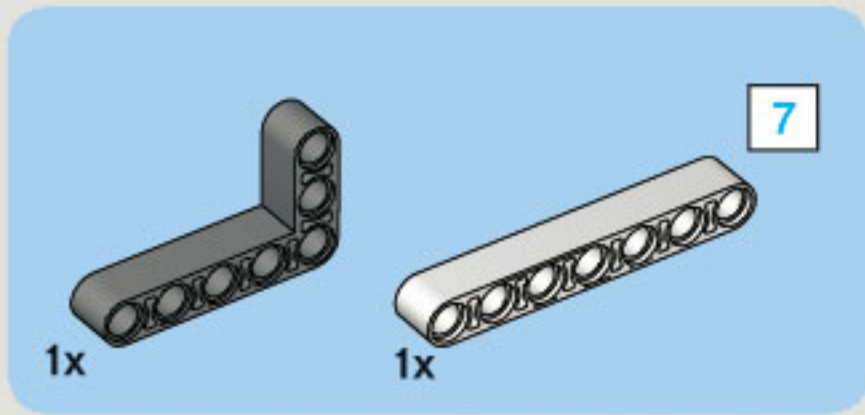

2x

1x

5

2x

The image shows a list of three LEGO parts, each with a quantity of 2x. From left to right: a blue Technic pin, a grey Technic pin with a central hole, and a black Technic pin with a central hole.

2x

2x

2x

1x

2x

1x

1x

35 CM/14 INCH

1x

50 CM/20 INCH

1x

50 CM/20 INCH

35 CM/14 INCH

35 CM/14 INCH

1x

35 CM/14 INCH