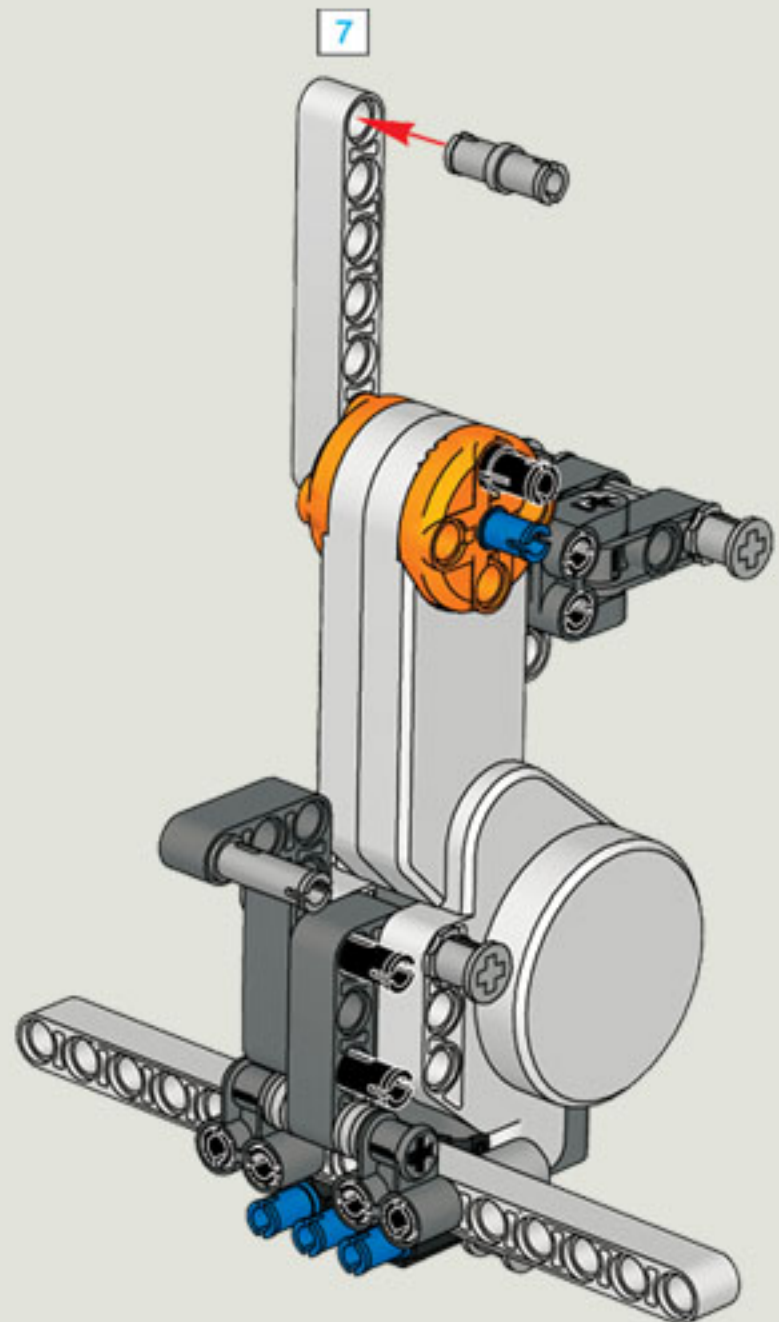

2x

1x

5

2x

The image shows a list of three LEGO parts, each with a quantity of 2x. From left to right: a blue Technic pin, a grey Technic pin with a central hole, and a black Technic pin with a central hole.

2x

2x

2x

1x

2x

1x

1x

35 CM/14 INCH

1x

50 CM/20 INCH

1x

50 CM/20 INCH

35 CM/14 INCH

35 CM/14 INCH

1x

35 CM/14 INCH

4

5

6

20 CM/8 INCH

1x