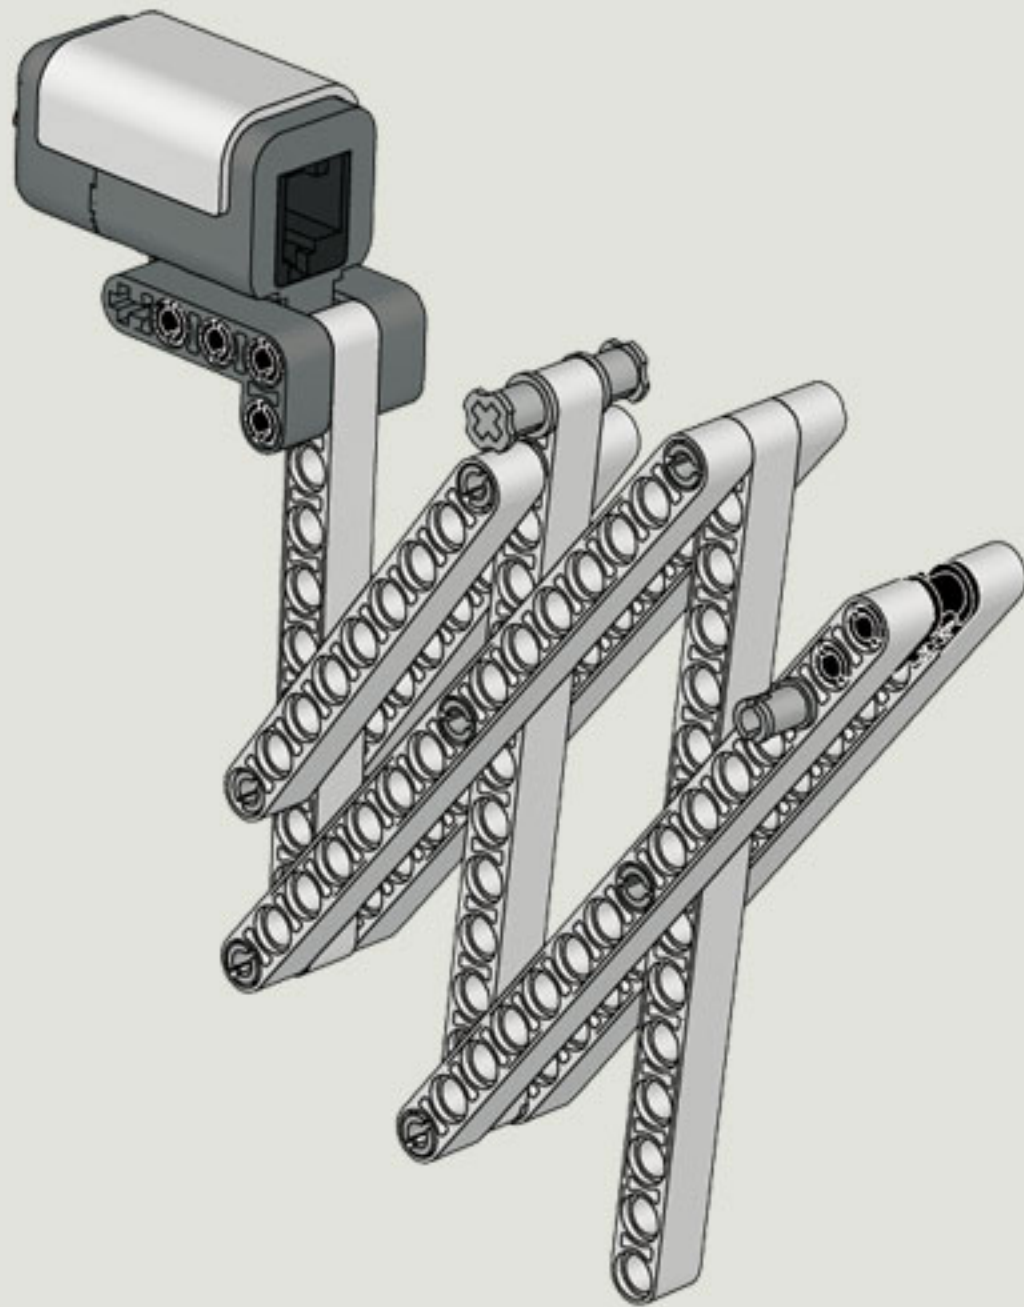

2x

1x

5

2x

The image shows a list of three LEGO parts, each with a quantity of 2x. From left to right: a blue Technic pin, a grey Technic pin with a central hole, and a black Technic pin with a central hole.

2x

2x

2x

1x

2x

1x

1x

35 CM/14 INCH

1x

50 CM/20 INCH

1x

50 CM/20 INCH

35 CM/14 INCH

35 CM/14 INCH

1x

35 CM/14 INCH

4

5

6

20 CM/8 INCH

1x