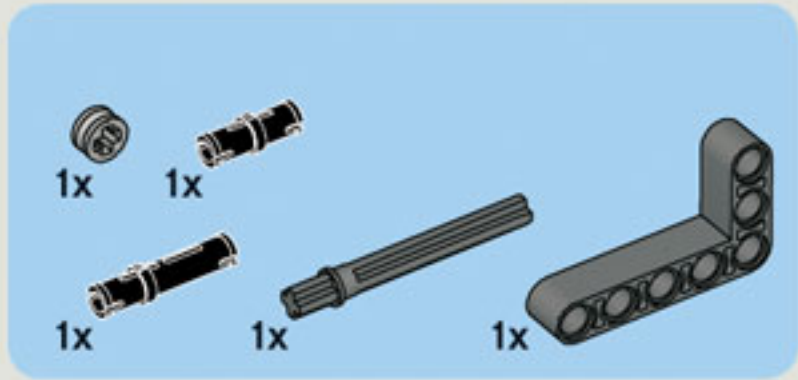

35 CM/14 INCH

2x

1x

1x

5

5

2x

1x

2x

1x

5

2x

The image shows a list of three LEGO parts, each with a quantity of 2x. From left to right: a blue Technic pin, a grey Technic pin with a central hole, and a black Technic pin with a central hole.

2x

2x

2x

1x

2x

1x

1x

35 CM/14 INCH