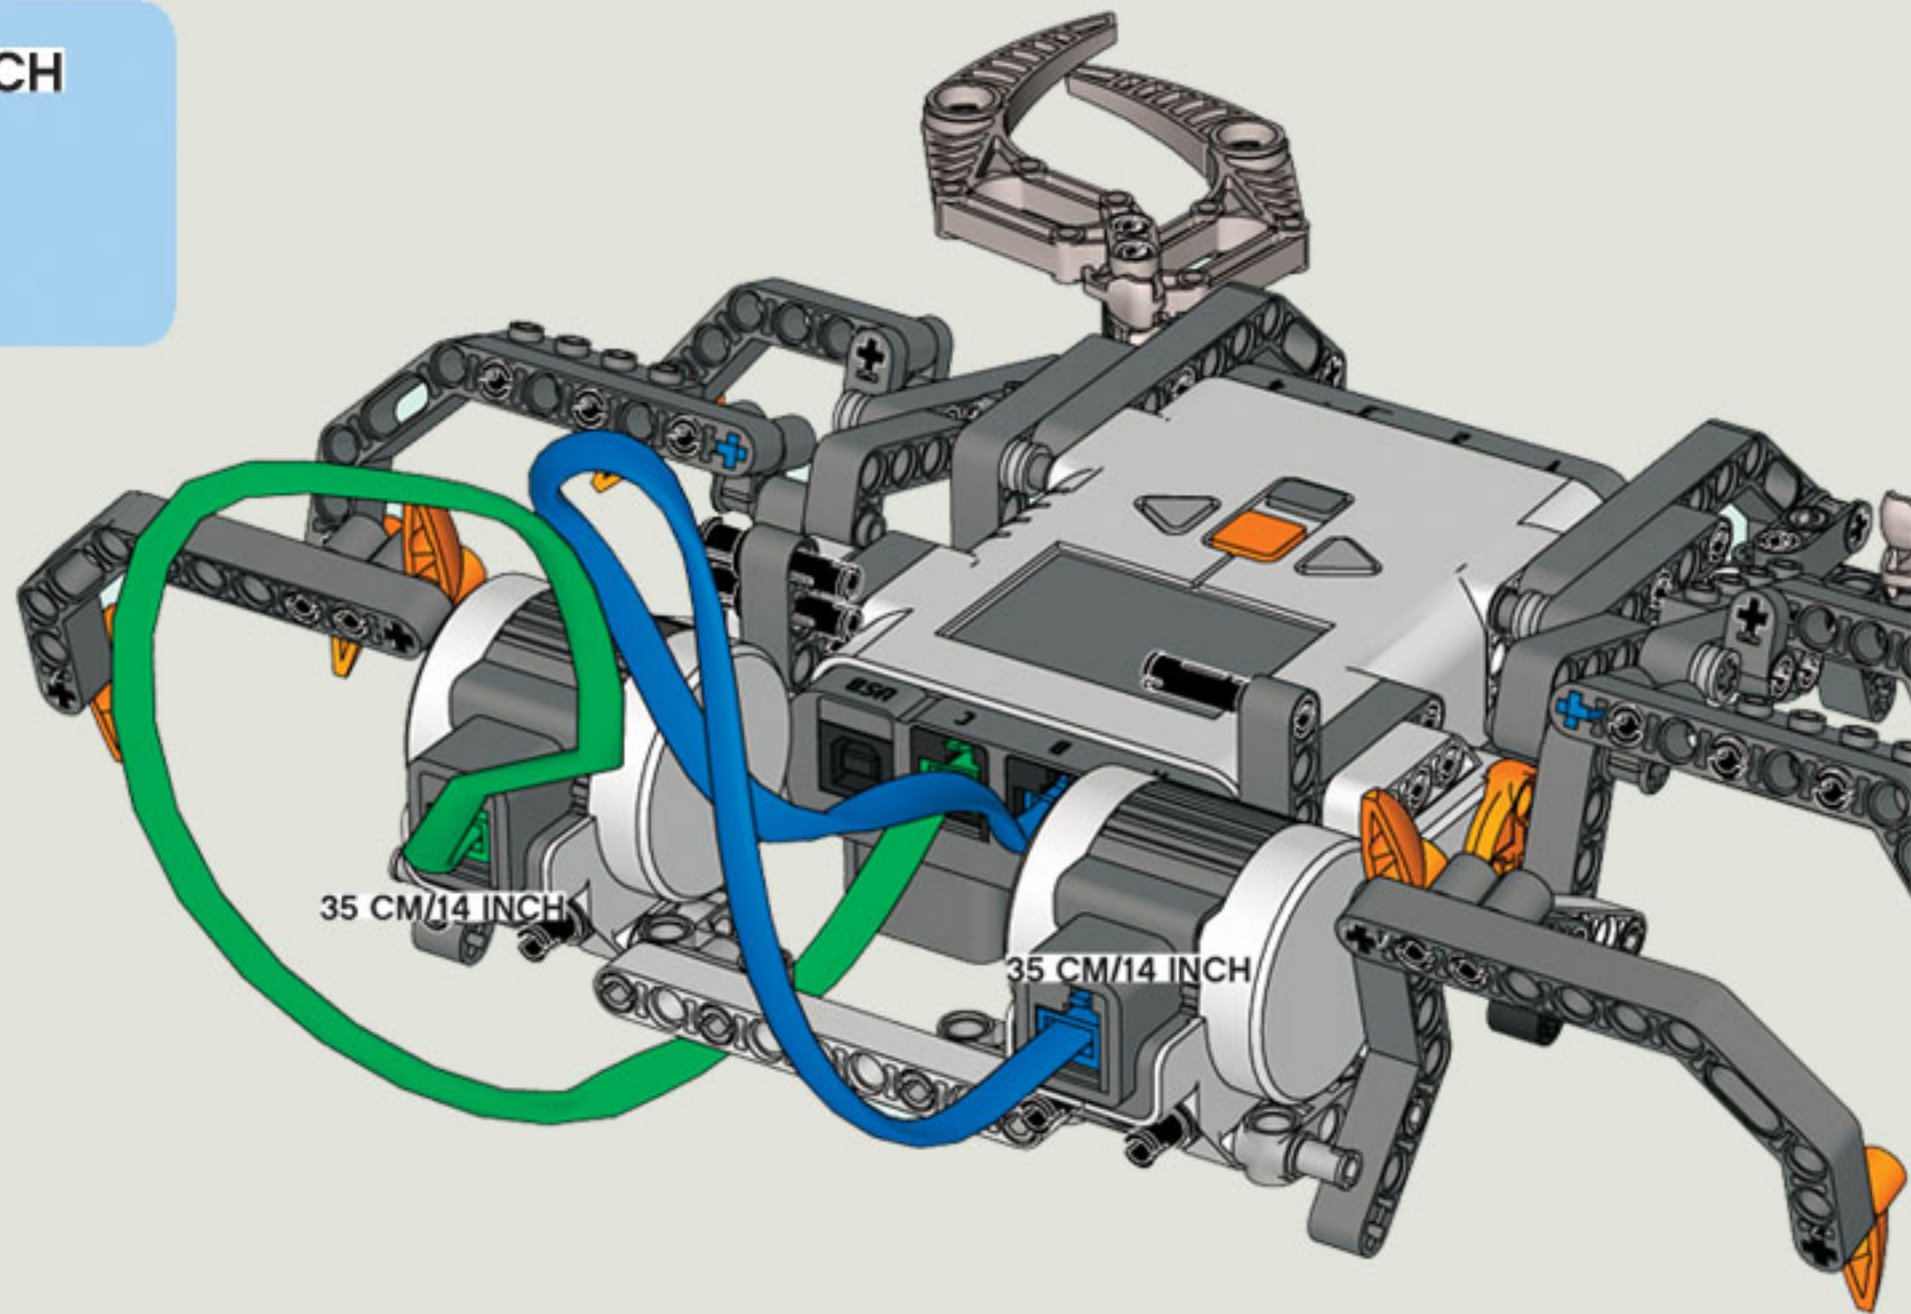

35 CM/14 INCH

2x

1x

1x

5

5

2x

1x

2x

1x

5

2x

The image shows a list of three LEGO parts, each with a quantity of 2x. From left to right: a blue Technic pin, a grey Technic pin with a central hole, and a black Technic pin with a central hole.

2x

2x

2x

1x

2x

1x

1x

35 CM/14 INCH

1x

50 CM/20 INCH

1x

50 CM/20 INCH

35 CM/14 INCH

35 CM/14 INCH

1x

35 CM/14 INCH