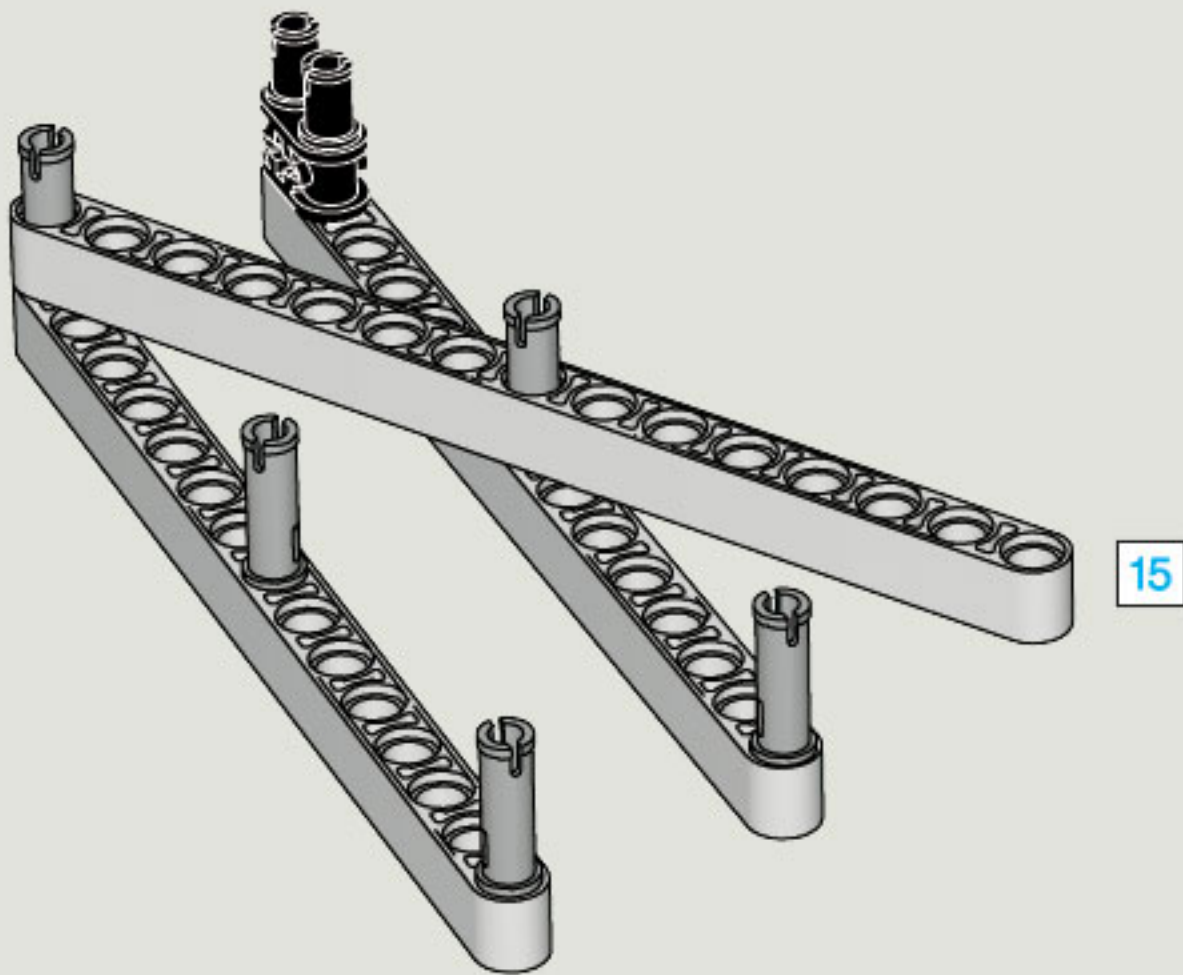

2x

1x

5

2x

The image shows a list of three LEGO parts, each with a quantity of 2x. From left to right: a blue Technic pin, a grey Technic pin with a central hole, and a black Technic pin with a central hole.

2x

2x

2x

1x

2x

1x

1x

35 CM/14 INCH

1x

50 CM/20 INCH

1x

50 CM/20 INCH

35 CM/14 INCH

35 CM/14 INCH

1x

35 CM/14 INCH

4

5

6

20 CM/8 INCH

1x