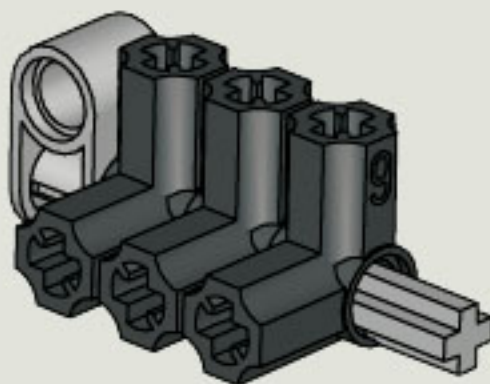

35 CM/14 INCH

2x

1x

1x

5

5

2x

1x

2x

1x

5

2x

The image shows a list of three LEGO parts, each with a quantity of 2x. From left to right: a blue Technic pin, a grey Technic pin with a central hole, and a black Technic pin with a central hole.

2x

2x

2x

1x

2x

1x

1x

35 CM/14 INCH