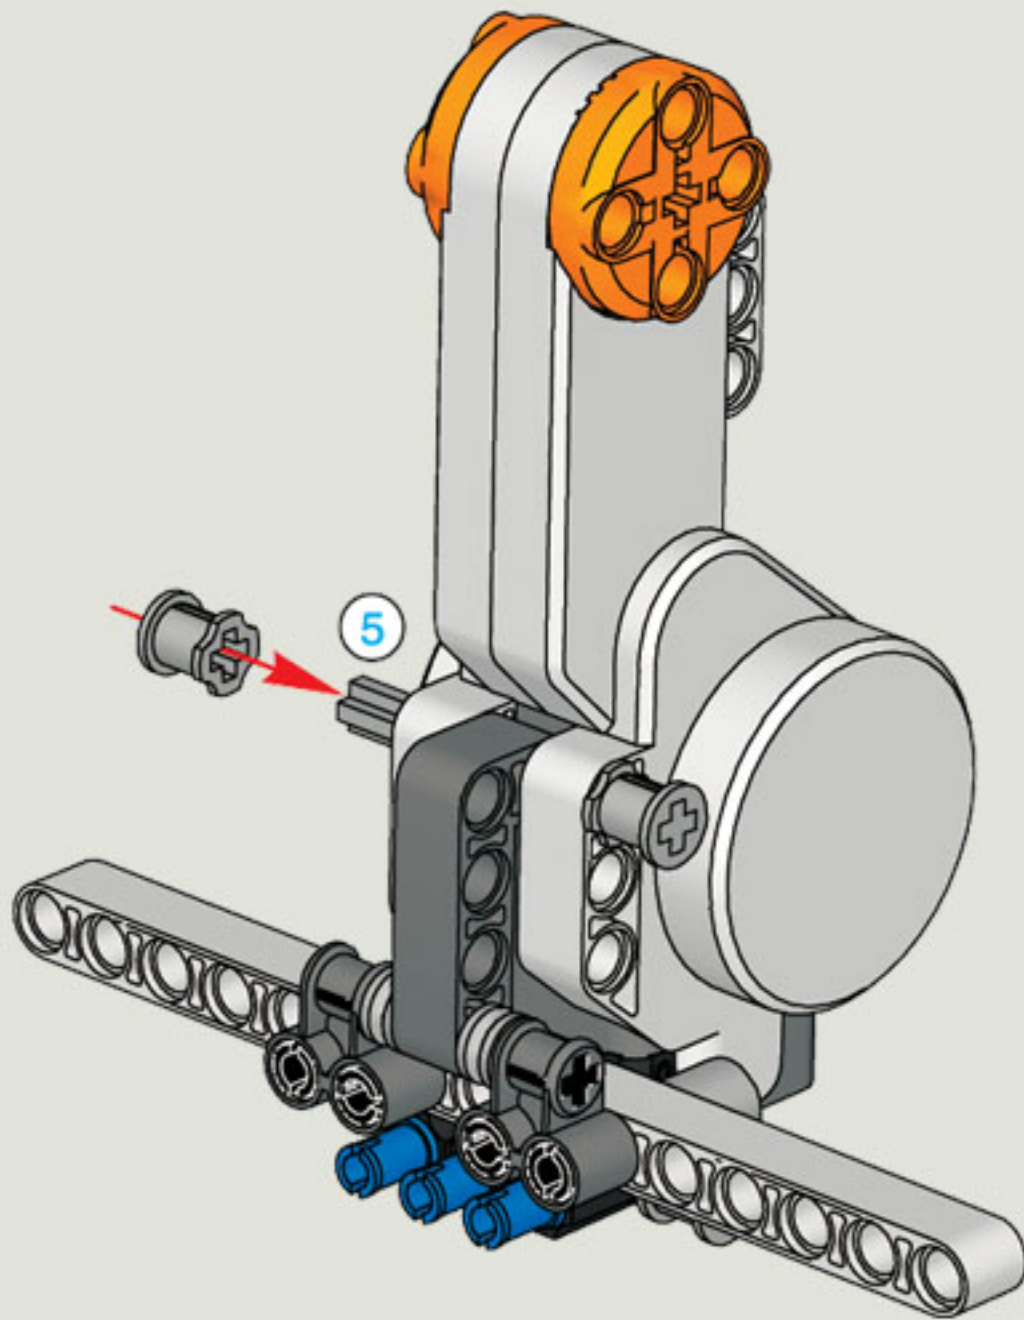

35 CM/14 INCH

2x

1x

1x

5

5

2x

1x

2x

1x

5

2x

The image shows a list of three LEGO parts, each with a quantity of 2x. From left to right: a blue Technic pin, a grey Technic pin with a central hole, and a black Technic pin with a central hole.

2x

2x

2x

1x

2x

1x

1x

35 CM/14 INCH

1x

50 CM/20 INCH

1x

50 CM/20 INCH

35 CM/14 INCH

35 CM/14 INCH

1x

35 CM/14 INCH