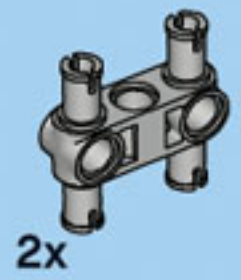

9

2x

1x

9

2x

2x

2x

2x

35 CM/14 INCH

2x

1x

1x

5

5

2x

1x

2x

1x

5

2x

The image shows a list of three LEGO parts, each with a quantity of 2x. From left to right: a blue Technic pin, a grey Technic pin with a central hole, and a black Technic pin with a central hole.