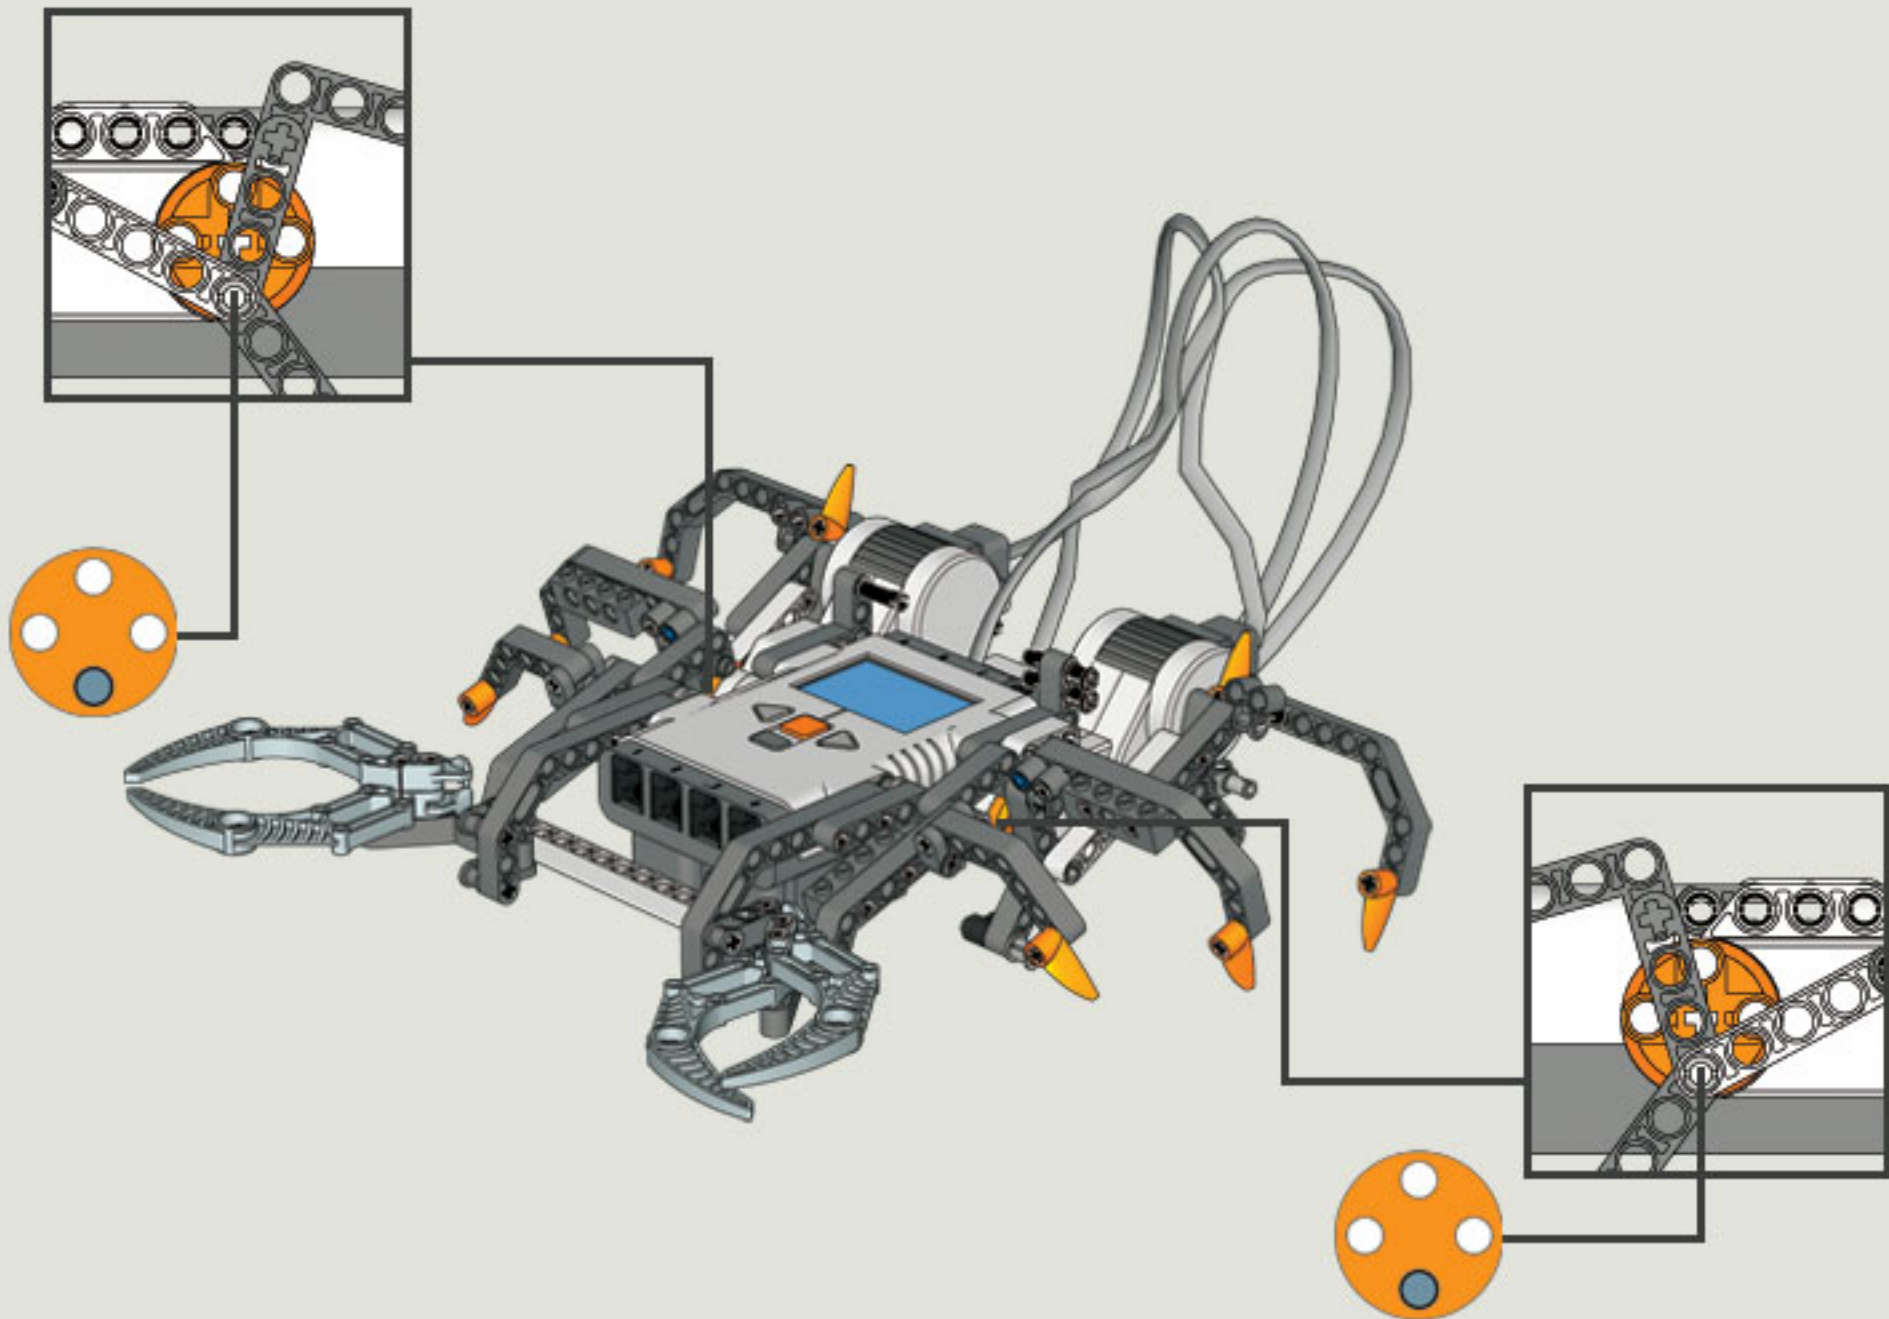

35 CM/14 INCH

2x

1x

1x

5

5

2x

1x

2x

1x

5

2x

The image shows a list of three LEGO parts, each with a quantity of 2x. From left to right: a blue Technic pin, a grey Technic pin with a central hole, and a black Technic pin with a central hole.

2x

2x

2x

1x

2x

1x

1x

35 CM/14 INCH

1x

50 CM/20 INCH

1x

50 CM/20 INCH

35 CM/14 INCH

35 CM/14 INCH

1x

35 CM/14 INCH