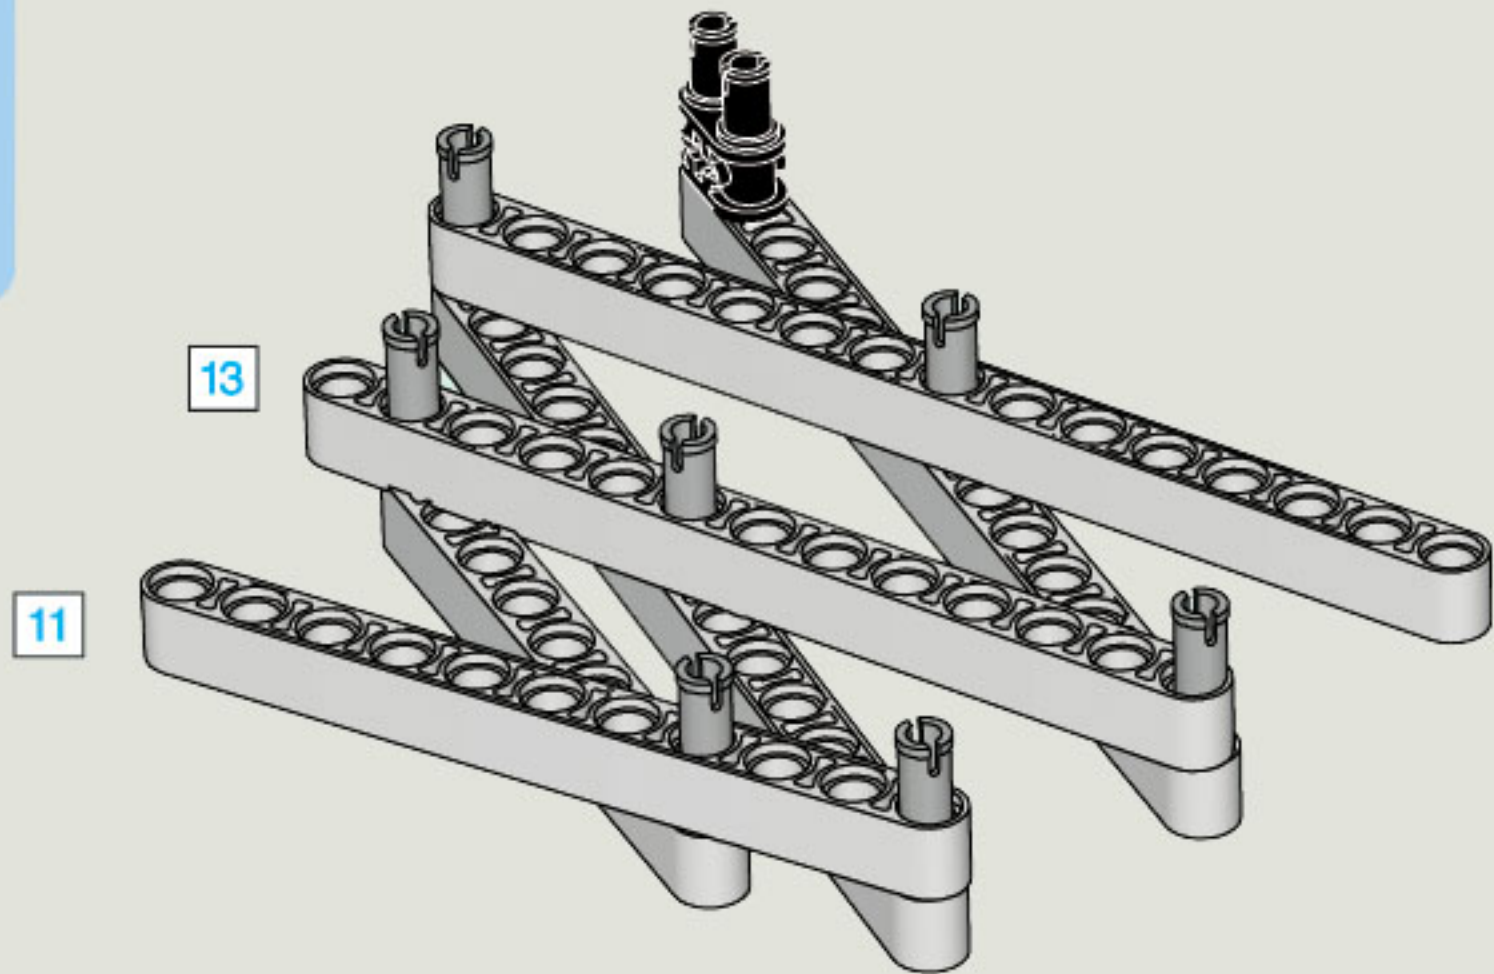

2x

1x

5

2x

The image shows a list of three LEGO parts, each with a quantity of 2x. From left to right: a blue Technic pin, a grey Technic pin with a central hole, and a black Technic pin with a central hole.

2x

2x

2x

1x

2x

1x

1x

35 CM/14 INCH

1x

50 CM/20 INCH

1x

50 CM/20 INCH

35 CM/14 INCH

35 CM/14 INCH

1x

35 CM/14 INCH

4

5

6

20 CM/8 INCH

1x