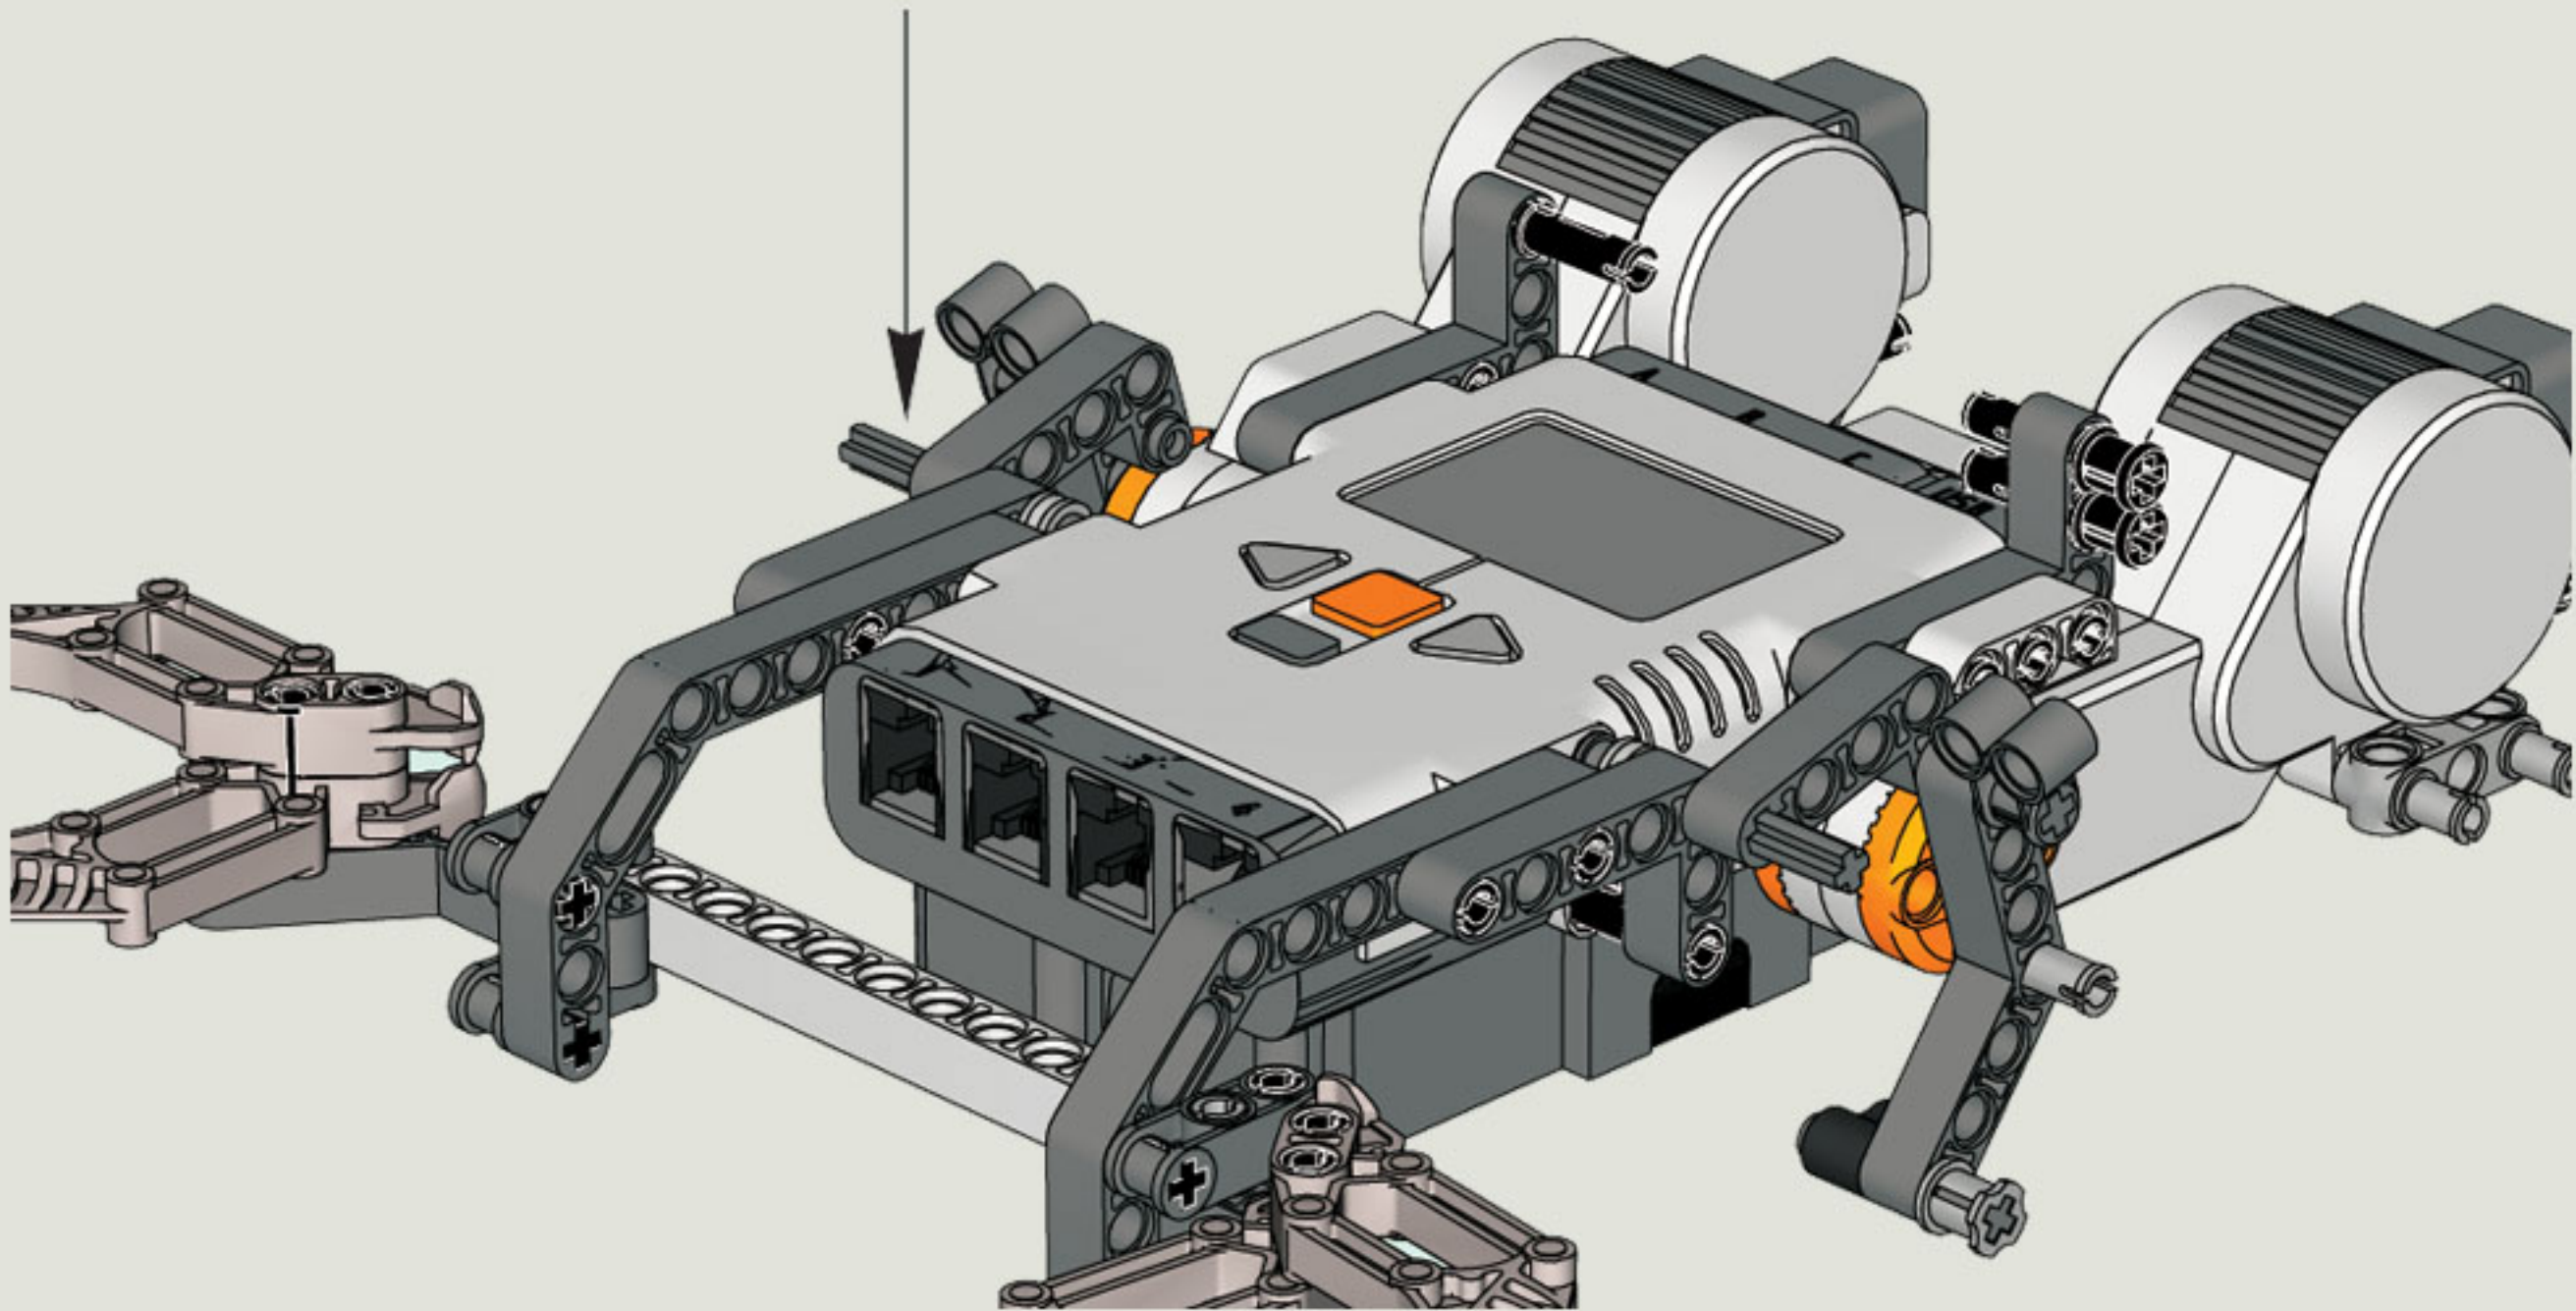

35 CM/14 INCH

2x

1x

1x

5

5

2x

1x

2x

1x

5

2x

The image shows a list of three LEGO parts, each with a quantity of 2x. From left to right: a blue Technic pin, a grey Technic pin with a central hole, and a black Technic pin with a central hole.

2x

2x

2x

1x

2x

1x

1x

35 CM/14 INCH