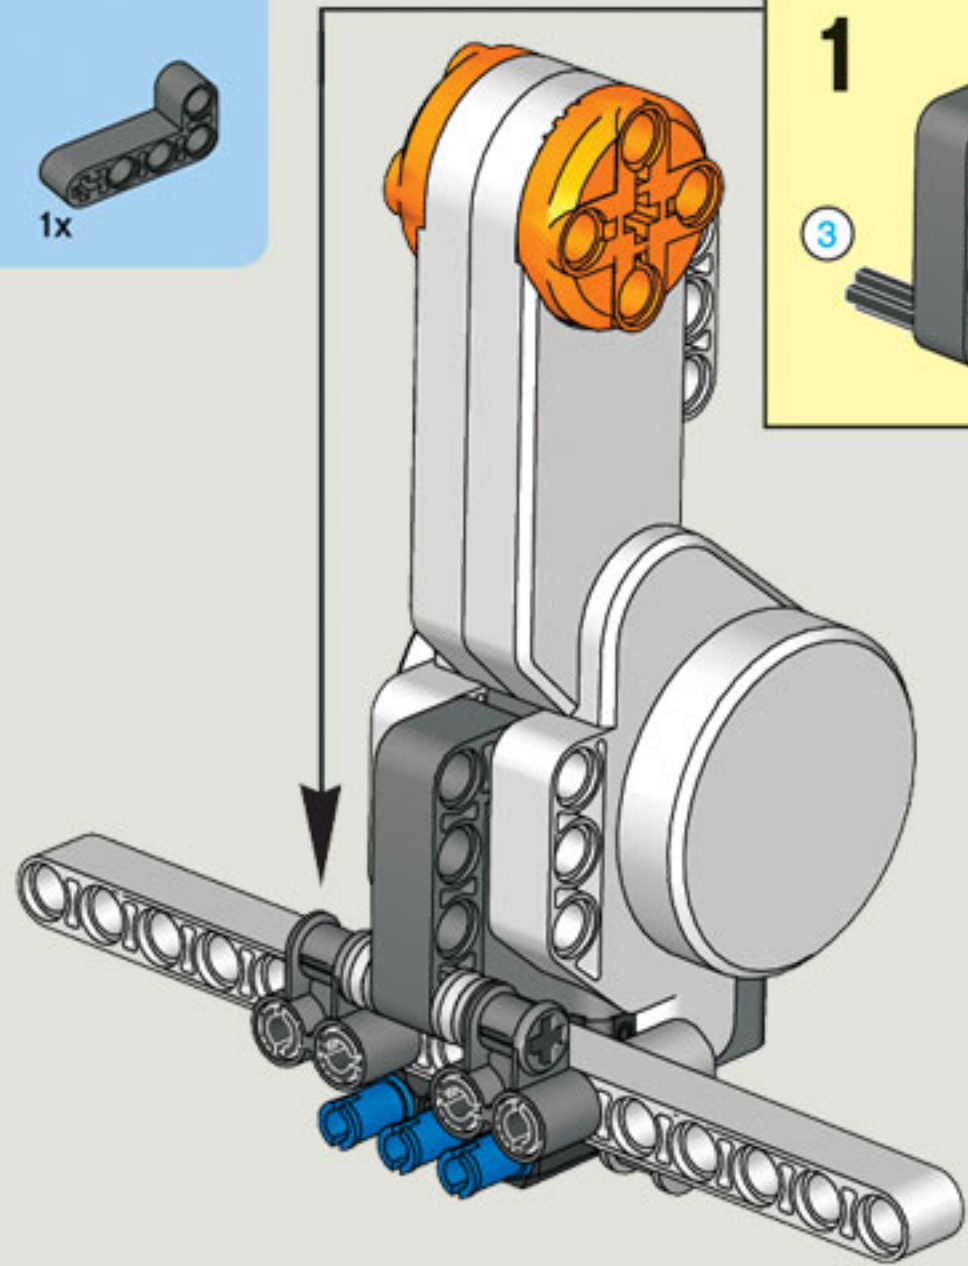

35 CM/14 INCH

2x

1x

1x

5

5

2x

1x

2x

1x

5

2x

The image shows a list of three LEGO parts, each with a quantity of 2x. From left to right: a blue Technic pin, a grey Technic pin with a central hole, and a black Technic pin with a central hole.

2x

2x

2x

1x

2x

1x

1x

35 CM/14 INCH

1x

50 CM/20 INCH

1x

50 CM/20 INCH

35 CM/14 INCH

35 CM/14 INCH

1x

35 CM/14 INCH