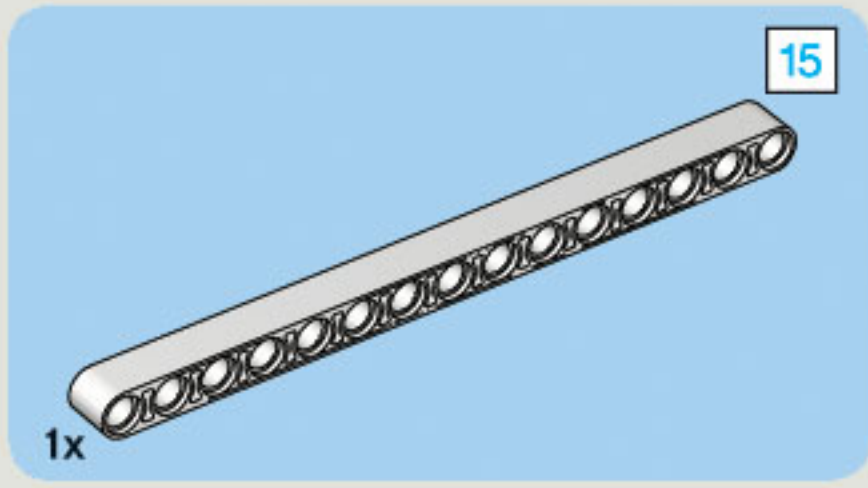

2x

1x

5

2x

The image shows a list of three LEGO parts, each with a quantity of 2x. From left to right: a blue Technic pin, a grey Technic pin with a central hole, and a black Technic pin with a central hole.

2x

2x

2x

1x

2x

1x

1x

35 CM/14 INCH

1x

50 CM/20 INCH

1x

50 CM/20 INCH

35 CM/14 INCH

35 CM/14 INCH

1x

35 CM/14 INCH