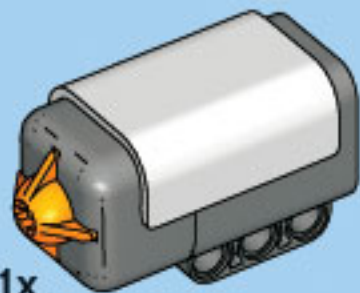

2x

1x

5

2x

The image shows a list of three LEGO parts, each with a quantity of 2x. From left to right: a blue Technic pin, a grey Technic pin with a central hole, and a black Technic pin with a central hole.

2x

2x

2x

1x

2x

1x

1x

35 CM/14 INCH

1x

50 CM/20 INCH

1x

50 CM/20 INCH

35 CM/14 INCH

35 CM/14 INCH

1x

35 CM/14 INCH