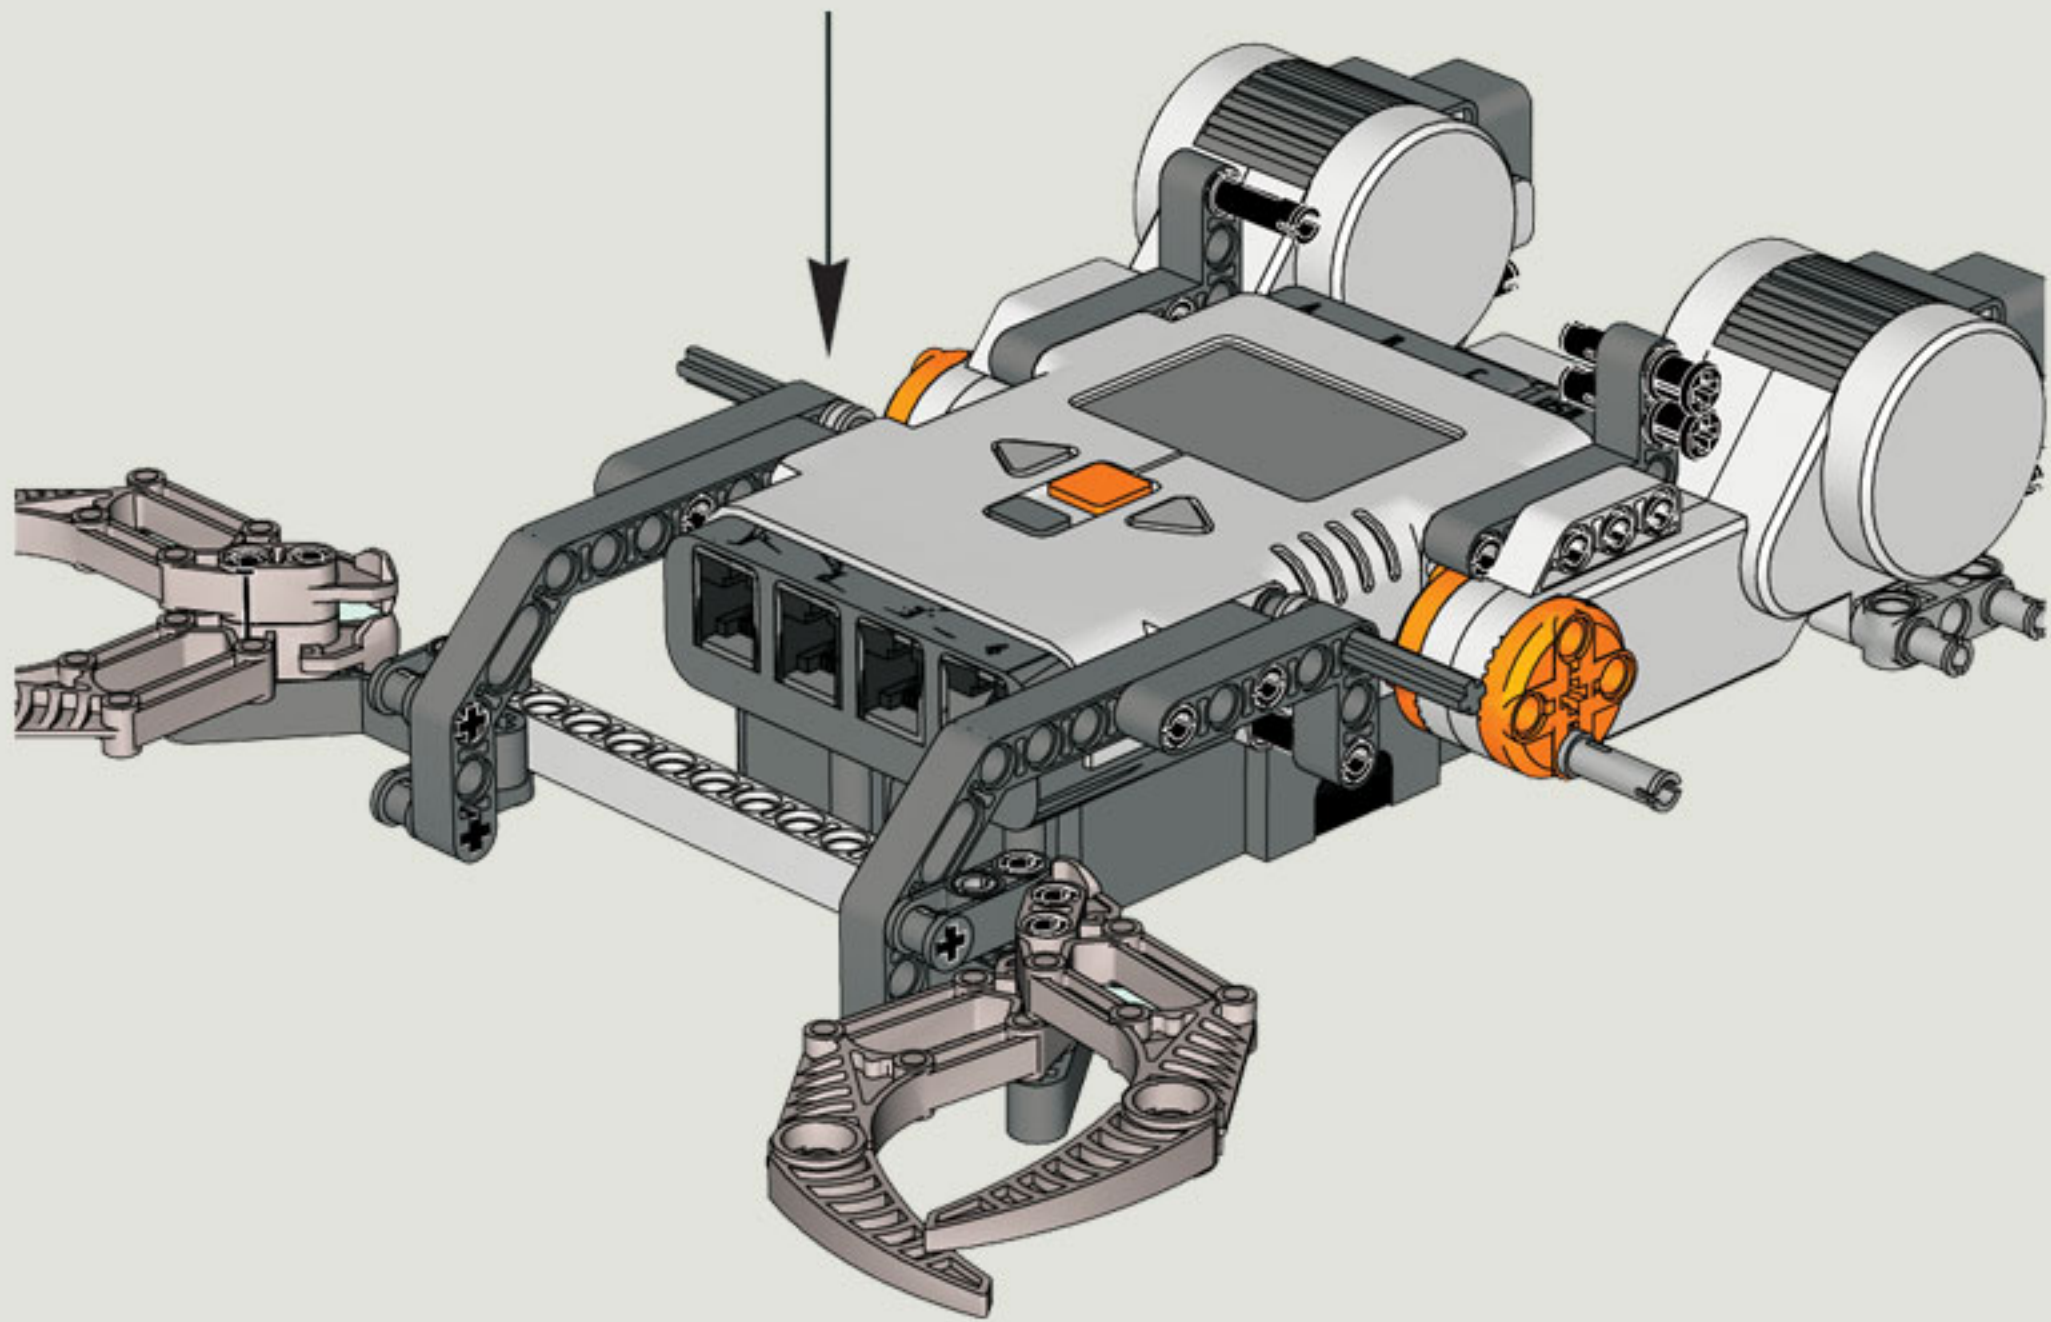

35 CM/14 INCH

2x

1x

1x

5

5

2x

1x

2x

1x

5

2x

The image shows a list of three LEGO parts, each with a quantity of 2x. From left to right: a blue Technic pin, a grey Technic pin with a central hole, and a black Technic pin with a central hole.

2x

2x

2x

1x

2x

1x

1x

35 CM/14 INCH