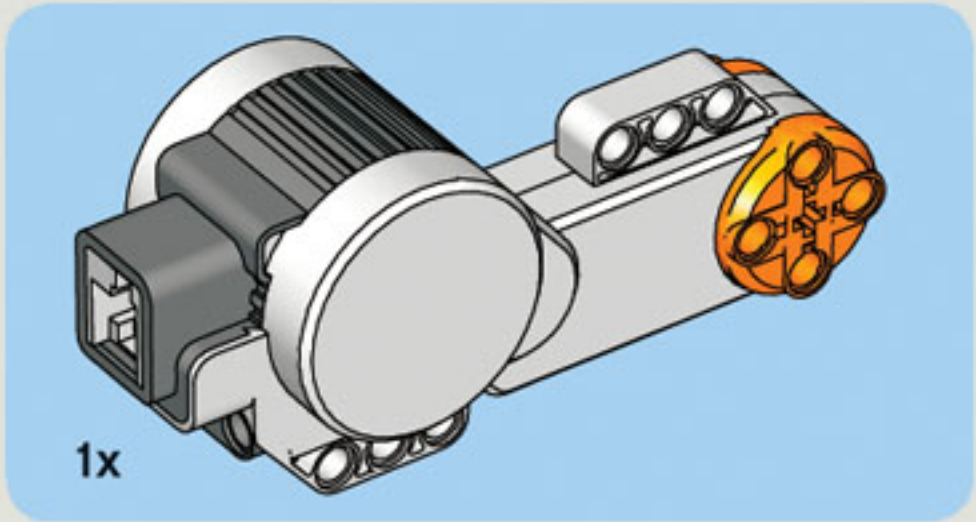

35 CM/14 INCH

2x

1x

1x

5

5

2x

1x

2x

1x

5

2x

The image shows a list of three LEGO parts, each with a quantity of 2x. From left to right: a blue Technic pin, a grey Technic pin with a central hole, and a black Technic pin with a central hole.