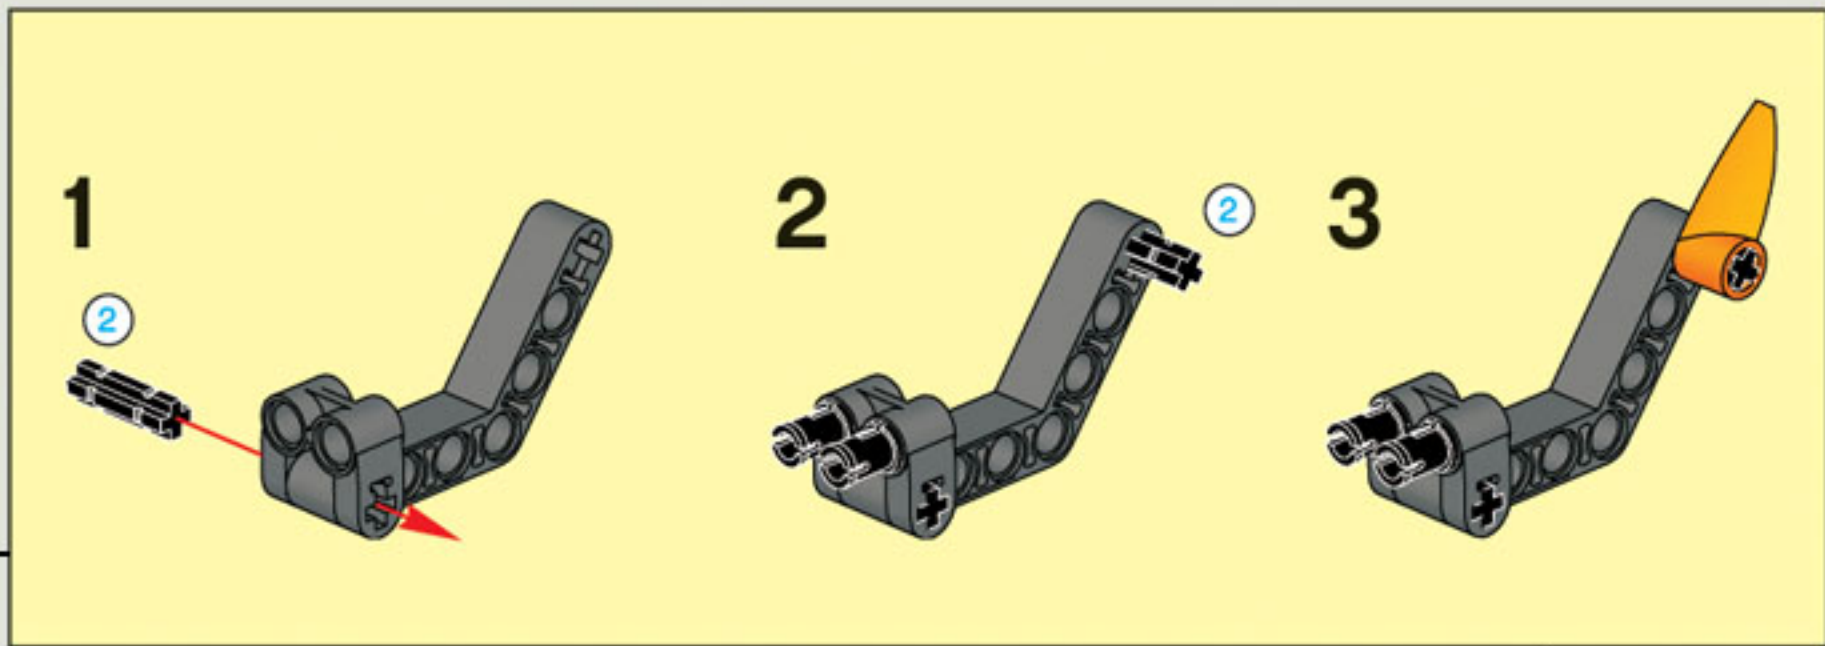

35 CM/14 INCH

2x

1x

1x

5

5

2x

1x

2x

1x

5

2x

The image shows a list of three LEGO parts, each with a quantity of 2x. From left to right: a blue Technic pin, a grey Technic pin with a central hole, and a black Technic pin with a central hole.