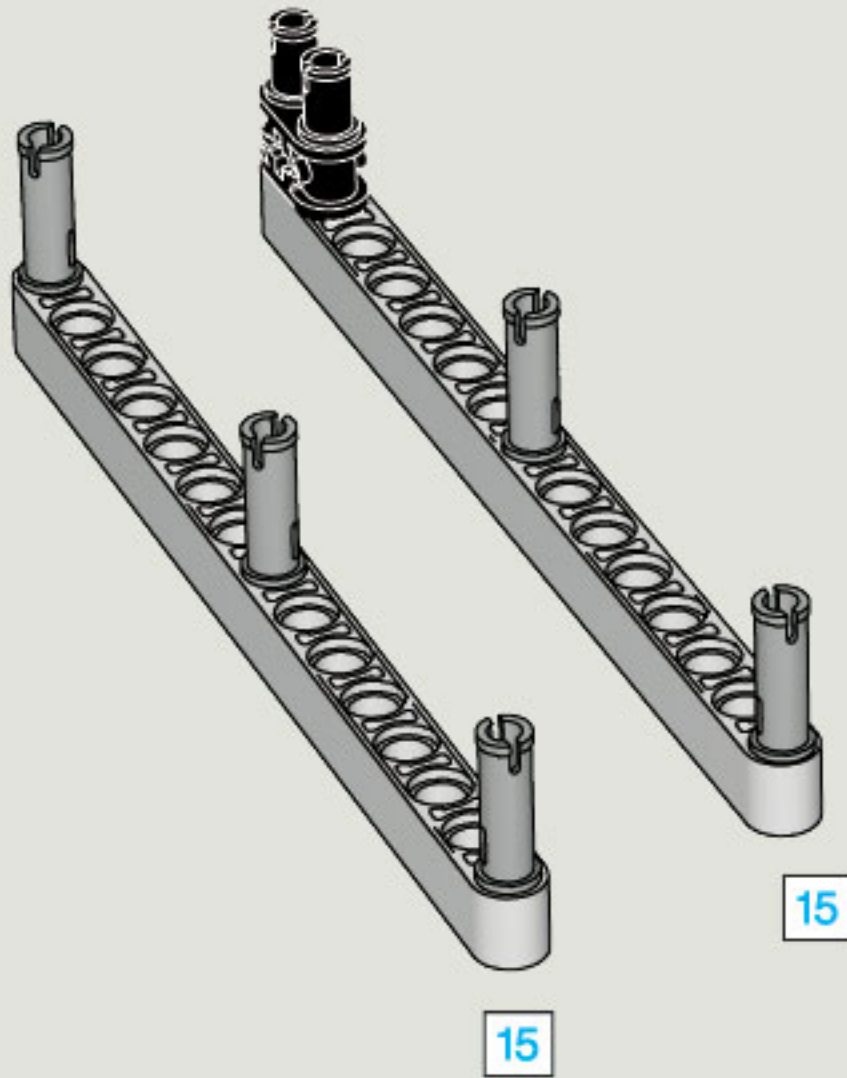

2x

1x

5

2x

The image shows a list of three LEGO parts, each with a quantity of 2x. From left to right: a blue Technic pin, a grey Technic pin with a central hole, and a black Technic pin with a central hole.

2x

2x

2x

1x

2x

1x

1x

35 CM/14 INCH

1x

50 CM/20 INCH

1x

50 CM/20 INCH

35 CM/14 INCH

35 CM/14 INCH

1x

35 CM/14 INCH

4

5

6

20 CM/8 INCH

1x