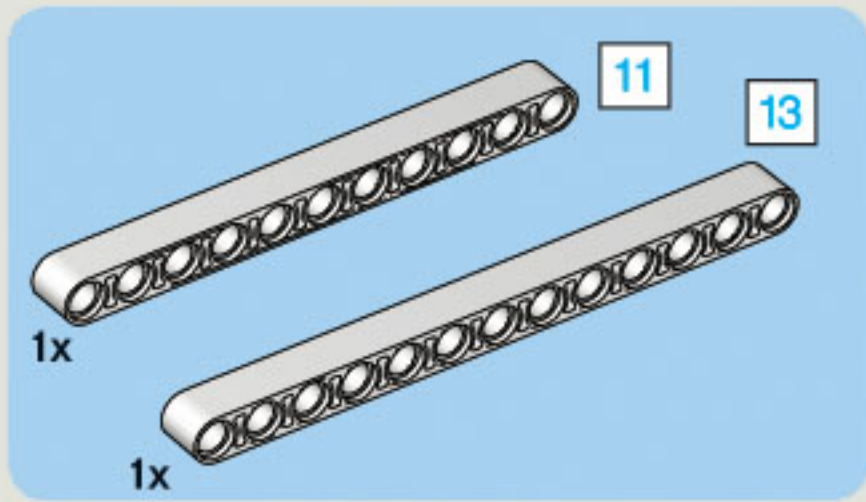

2x

1x

5

2x

The image shows a list of three LEGO parts, each with a quantity of 2x. From left to right: a blue Technic pin, a grey Technic pin with a central hole, and a black Technic pin with a central hole.

2x

2x

2x

1x

2x

1x

1x

35 CM/14 INCH

1x

50 CM/20 INCH

1x

50 CM/20 INCH

35 CM/14 INCH

35 CM/14 INCH

1x

35 CM/14 INCH