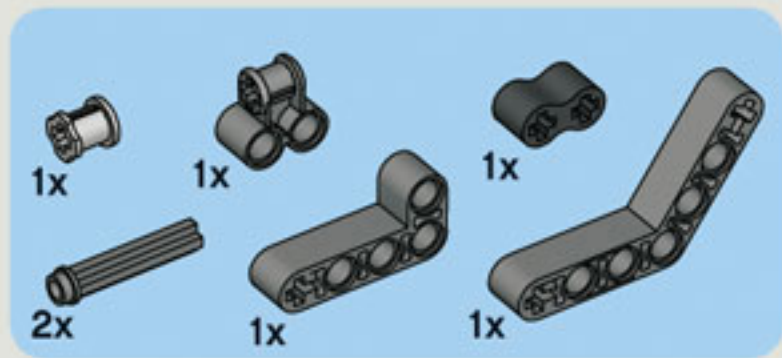

35 CM/14 INCH

2x

1x

1x

5

5

2x

1x

2x

1x

5

2x

The image shows a list of three LEGO parts, each with a quantity of 2x. From left to right: a blue Technic pin, a grey Technic pin with a central hole, and a black Technic pin with a central hole.

2x

2x

2x

1x

2x

1x

1x

35 CM/14 INCH