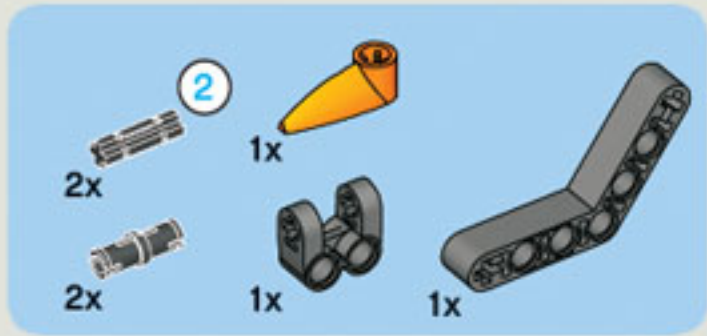

35 CM/14 INCH

2x

1x

1x

5

5

2x

1x

2x

1x

5

2x

The image shows a list of three LEGO parts, each with a quantity of 2x. From left to right: a blue Technic pin, a grey Technic pin with a central hole, and a black Technic pin with a central hole.