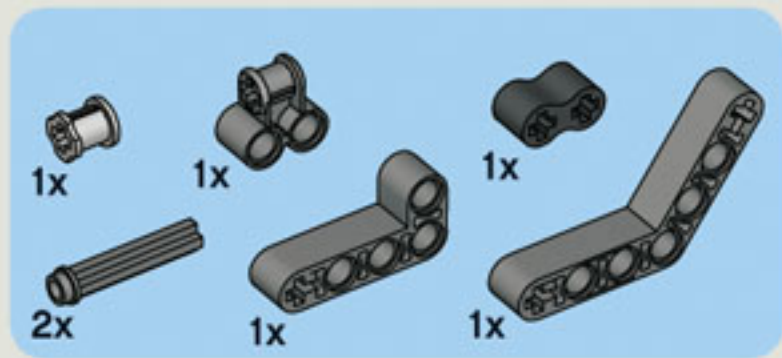

35 CM/14 INCH

2x

1x

1x

5

5

2x

1x

2x

1x

5

2x

The image shows a list of three LEGO parts, each with a quantity of 2x. From left to right: a blue Technic pin, a grey Technic pin with a central hole, and a black Technic pin with a central hole.

2x

2x

2x

1x

2x

1x

1x

35 CM/14 INCH