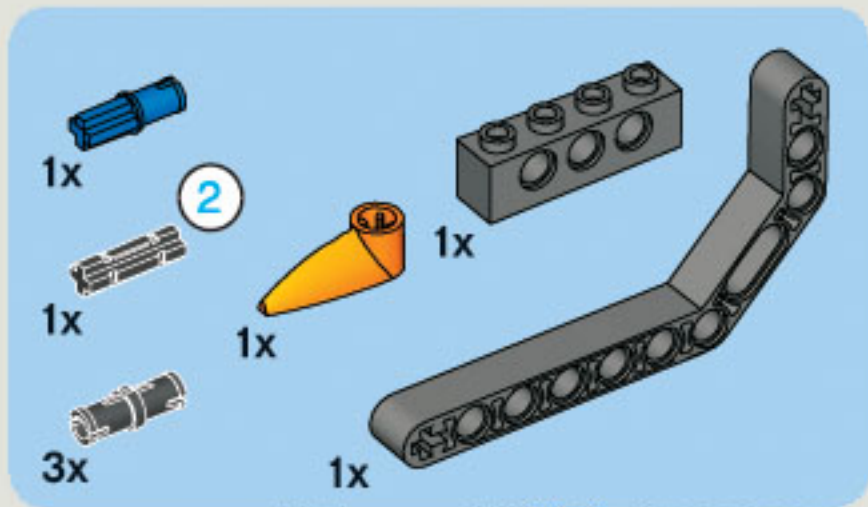

35 CM/14 INCH

2x

1x

1x

5

5

2x

1x

2x

1x

5

2x

The image shows a list of three LEGO parts, each with a quantity of 2x. From left to right: a blue Technic pin, a grey Technic pin with a central hole, and a black Technic pin with a central hole.

2x

2x

2x

1x

2x

1x

1x

35 CM/14 INCH