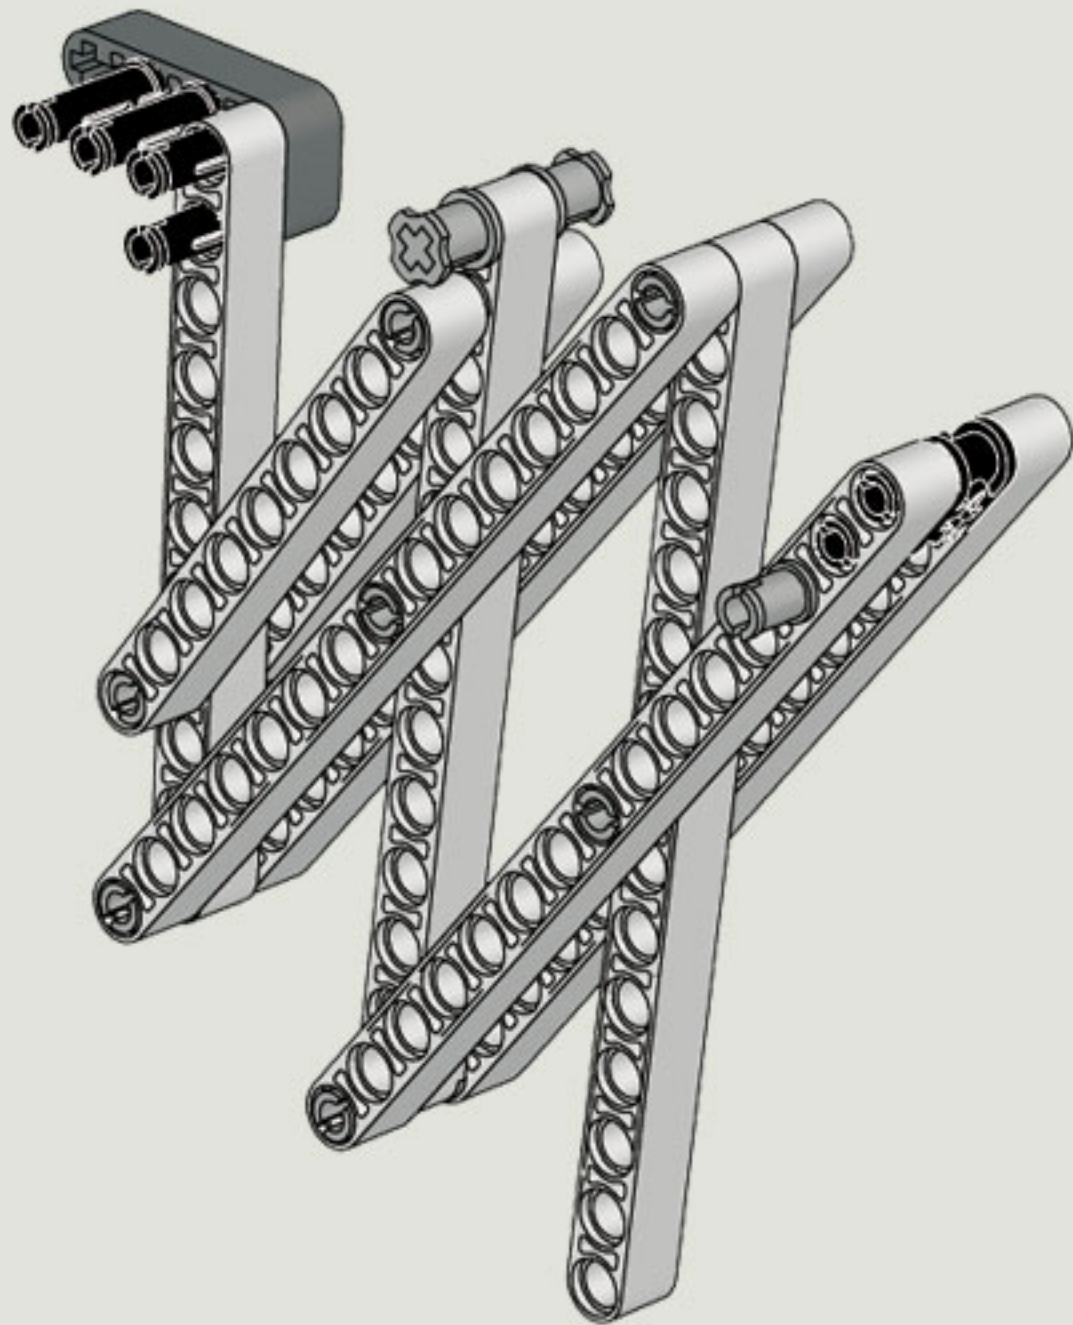

2x

1x

5

2x

The image shows a list of three LEGO parts, each with a quantity of 2x. From left to right: a blue Technic pin, a grey Technic pin with a central hole, and a black Technic pin with a central hole.

2x

2x

2x

1x

2x

1x

1x

35 CM/14 INCH

1x

50 CM/20 INCH

1x

50 CM/20 INCH

35 CM/14 INCH

35 CM/14 INCH

1x

35 CM/14 INCH

4

5

6

20 CM/8 INCH

1x