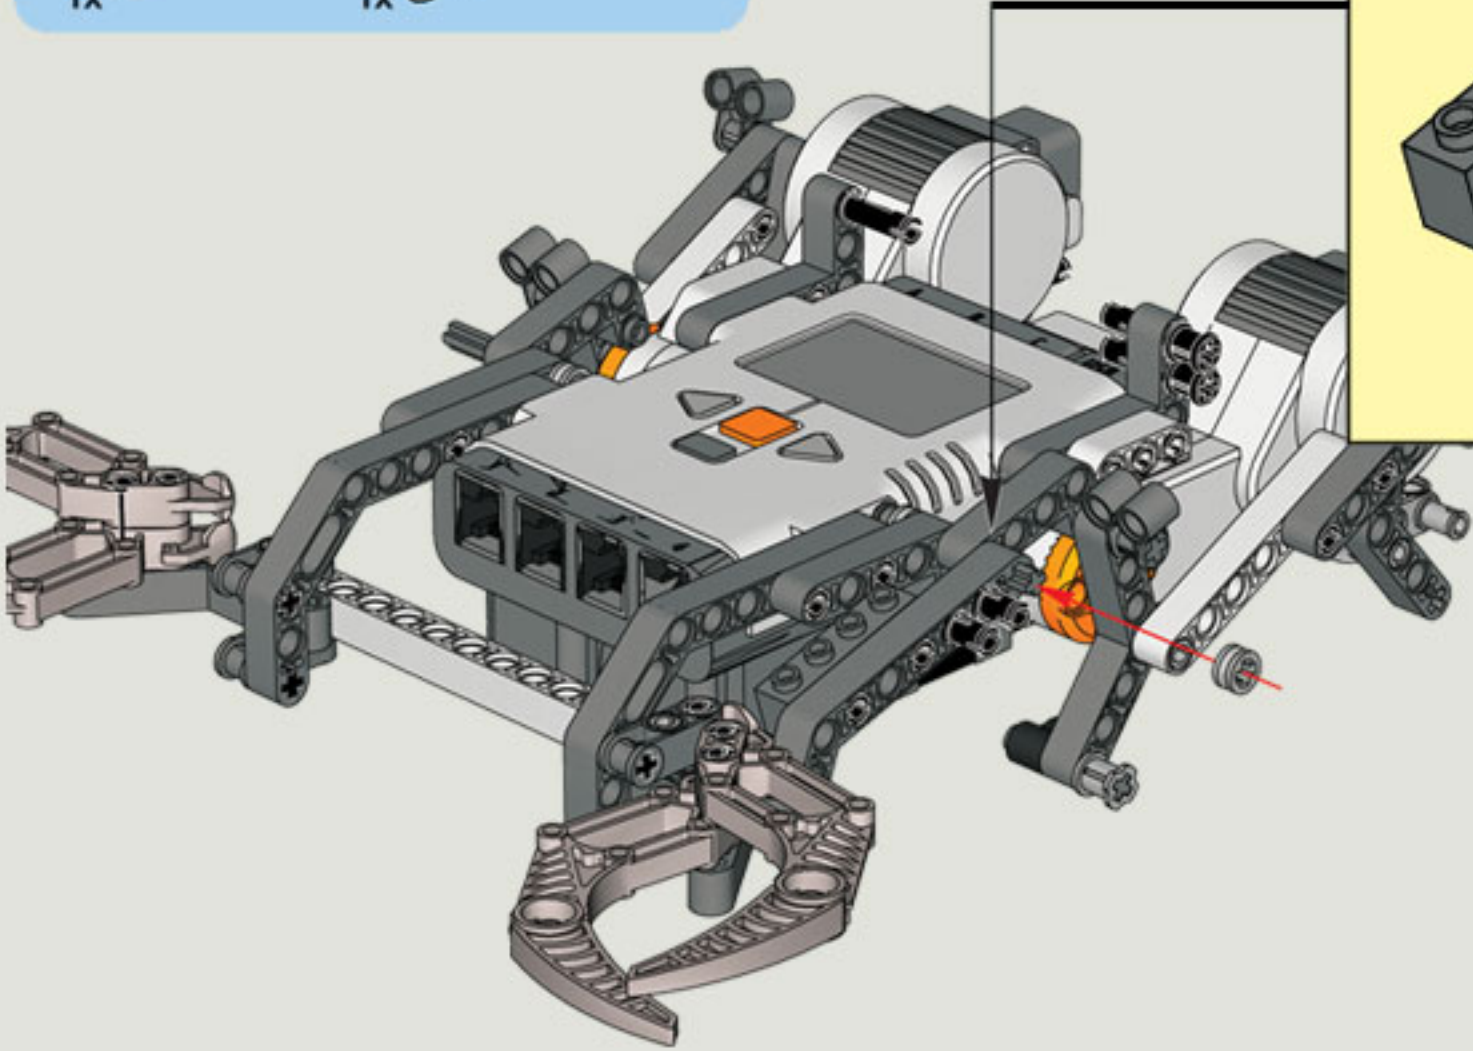

35 CM/14 INCH

2x

1x

1x

5

5

2x

1x

2x

1x

5

2x

The image shows a list of three LEGO parts, each with a quantity of 2x. From left to right: a blue Technic pin, a grey Technic pin with a central hole, and a black Technic pin with a central hole.

2x

2x

2x

1x

2x

1x

1x

35 CM/14 INCH