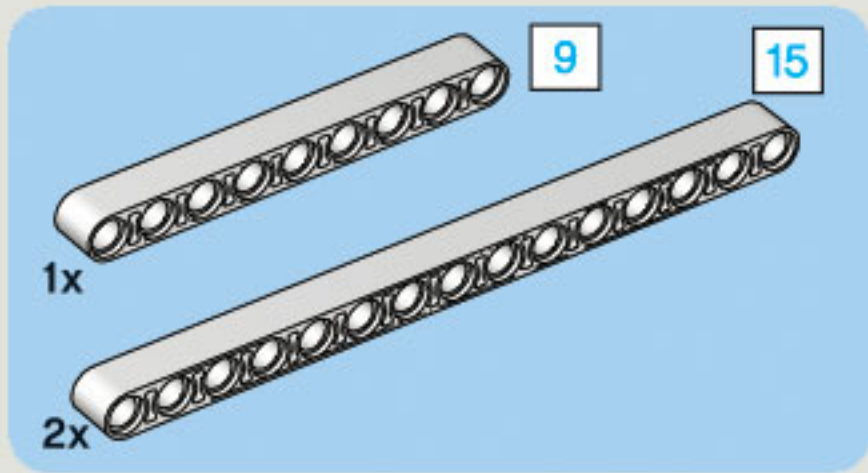

2x

1x

5

2x

The image shows a list of three LEGO parts, each with a quantity of 2x. From left to right: a blue Technic pin, a grey Technic pin with a central hole, and a black Technic pin with a central hole.

2x

2x

2x

1x

2x

1x

1x

35 CM/14 INCH

1x

50 CM/20 INCH

1x

50 CM/20 INCH

35 CM/14 INCH

35 CM/14 INCH

1x

35 CM/14 INCH

4

5

6

20 CM/8 INCH

1x