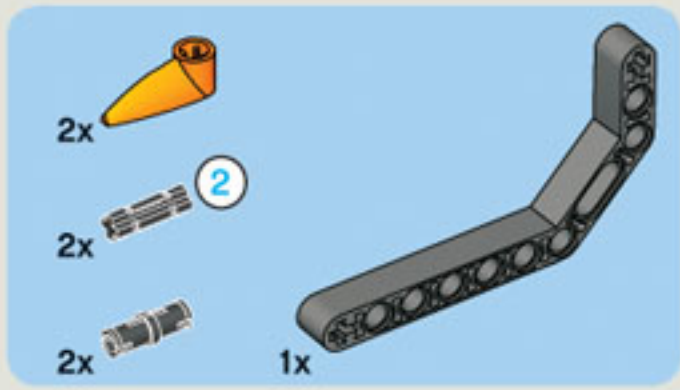

35 CM/14 INCH

2x

1x

1x

5

5

2x

1x

2x

1x

5

2x

The image shows a list of three LEGO parts, each with a quantity of 2x. From left to right: a blue Technic pin, a grey Technic pin with a central hole, and a black Technic pin with a central hole.