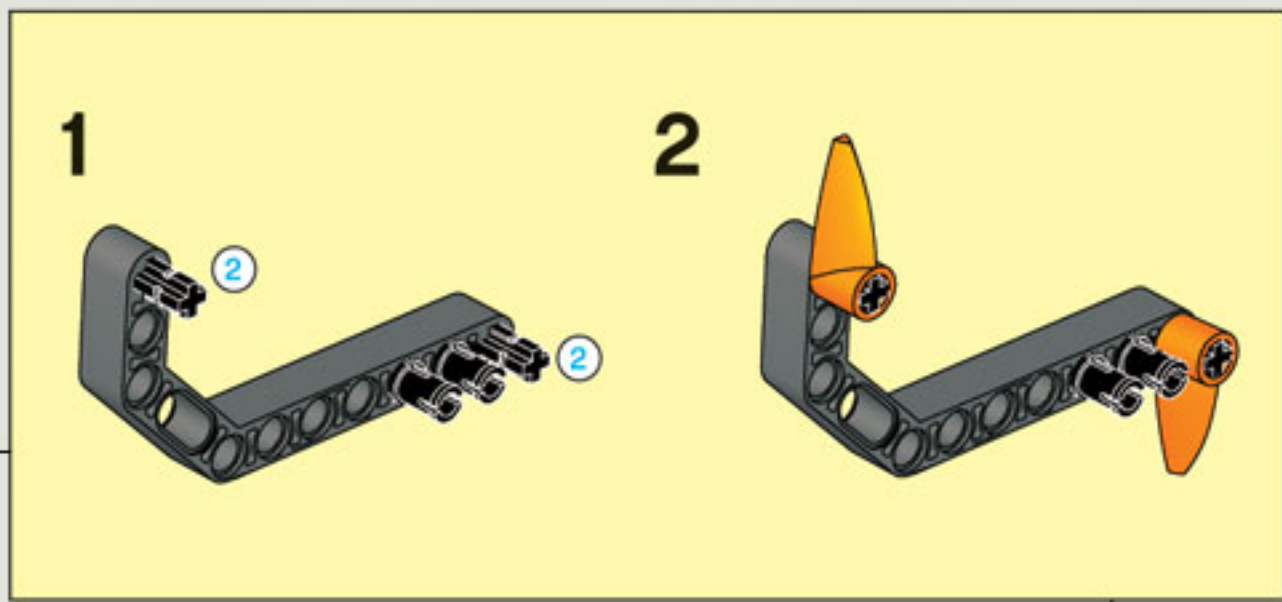

35 CM/14 INCH

2x

1x

1x

5

5

2x

1x

2x

1x

5

2x

The image shows a list of three LEGO parts, each with a quantity of 2x. From left to right: a blue Technic pin, a grey Technic pin with a central hole, and a black Technic pin with a central hole.

2x

2x

2x

1x

2x

1x

1x

35 CM/14 INCH