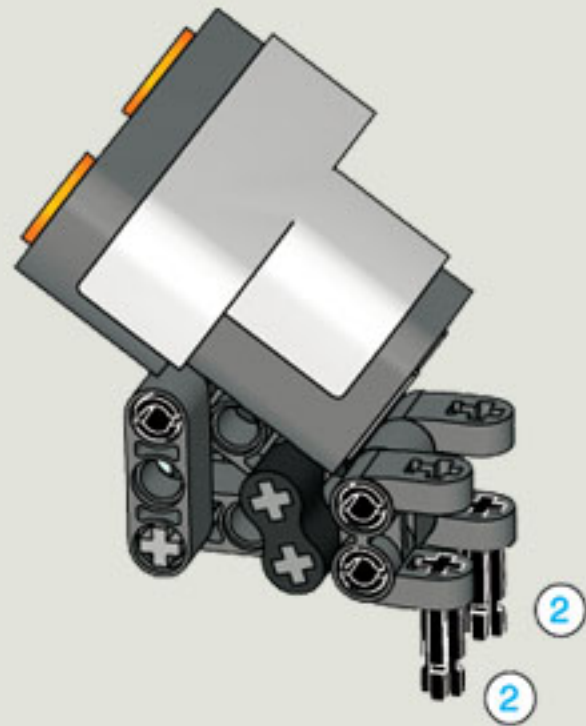

2x

1x

5

2x

The image shows a list of three LEGO parts, each with a quantity of 2x. From left to right: a blue Technic pin, a grey Technic pin with a central hole, and a black Technic pin with a central hole.

1x

50 CM/20 INCH

1x

50 CM/20 INCH

35 CM/14 INCH

35 CM/14 INCH

1x

35 CM/14 INCH

4

5

6

20 CM/8 INCH

1x