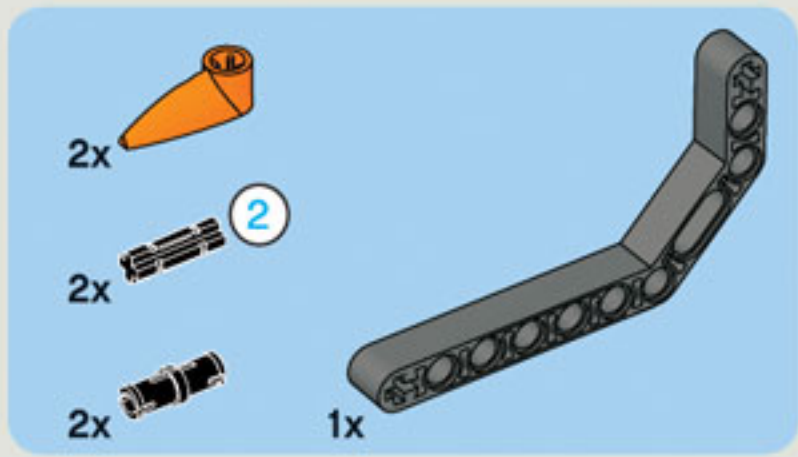

35 CM/14 INCH

2x

1x

1x

5

5

2x

1x

2x

1x

5

2x

The image shows a list of three LEGO parts, each with a quantity of 2x. From left to right: a blue Technic pin, a grey Technic pin with a central hole, and a black Technic pin with a central hole.