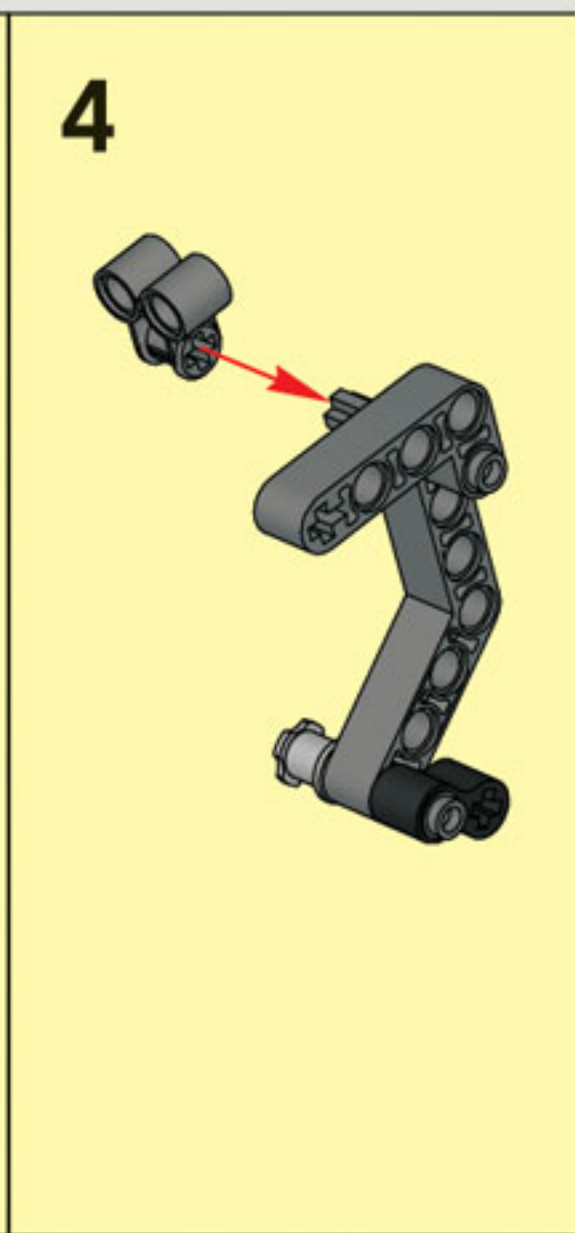

35 CM/14 INCH

2x

1x

1x

5

5

2x

1x

2x

1x

5

2x

The image shows a list of three LEGO parts, each with a quantity of 2x. From left to right: a blue Technic pin, a grey Technic pin with a central hole, and a black Technic pin with a central hole.