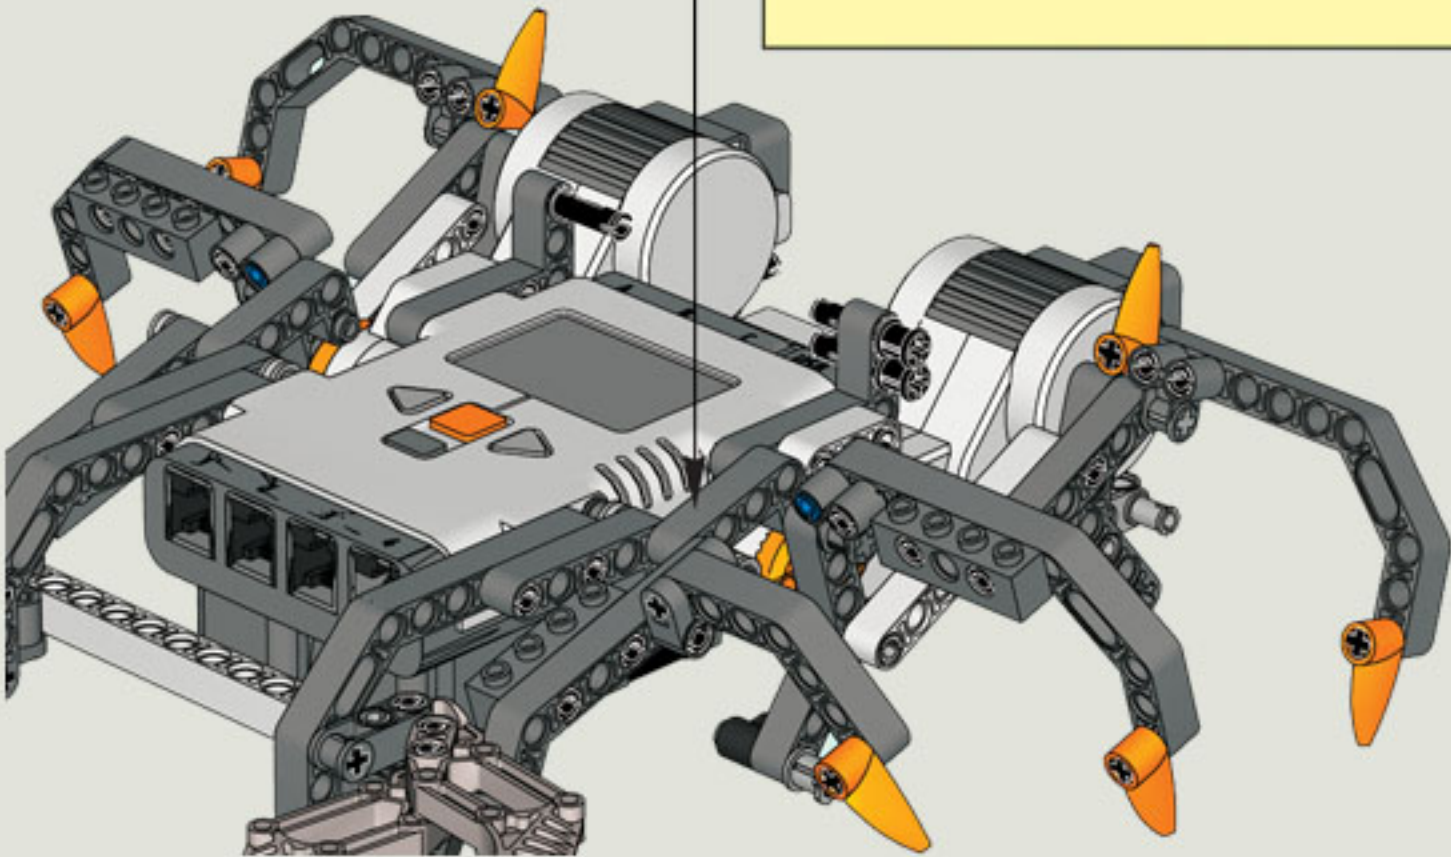

35 CM/14 INCH

2x

1x

1x

5

5

2x

1x

2x

1x

5

2x

The image shows a list of three LEGO parts, each with a quantity of 2x. From left to right: a blue Technic pin, a grey Technic pin with a central hole, and a black Technic pin with a central hole.

2x

2x

2x

1x

2x

1x

1x

35 CM/14 INCH