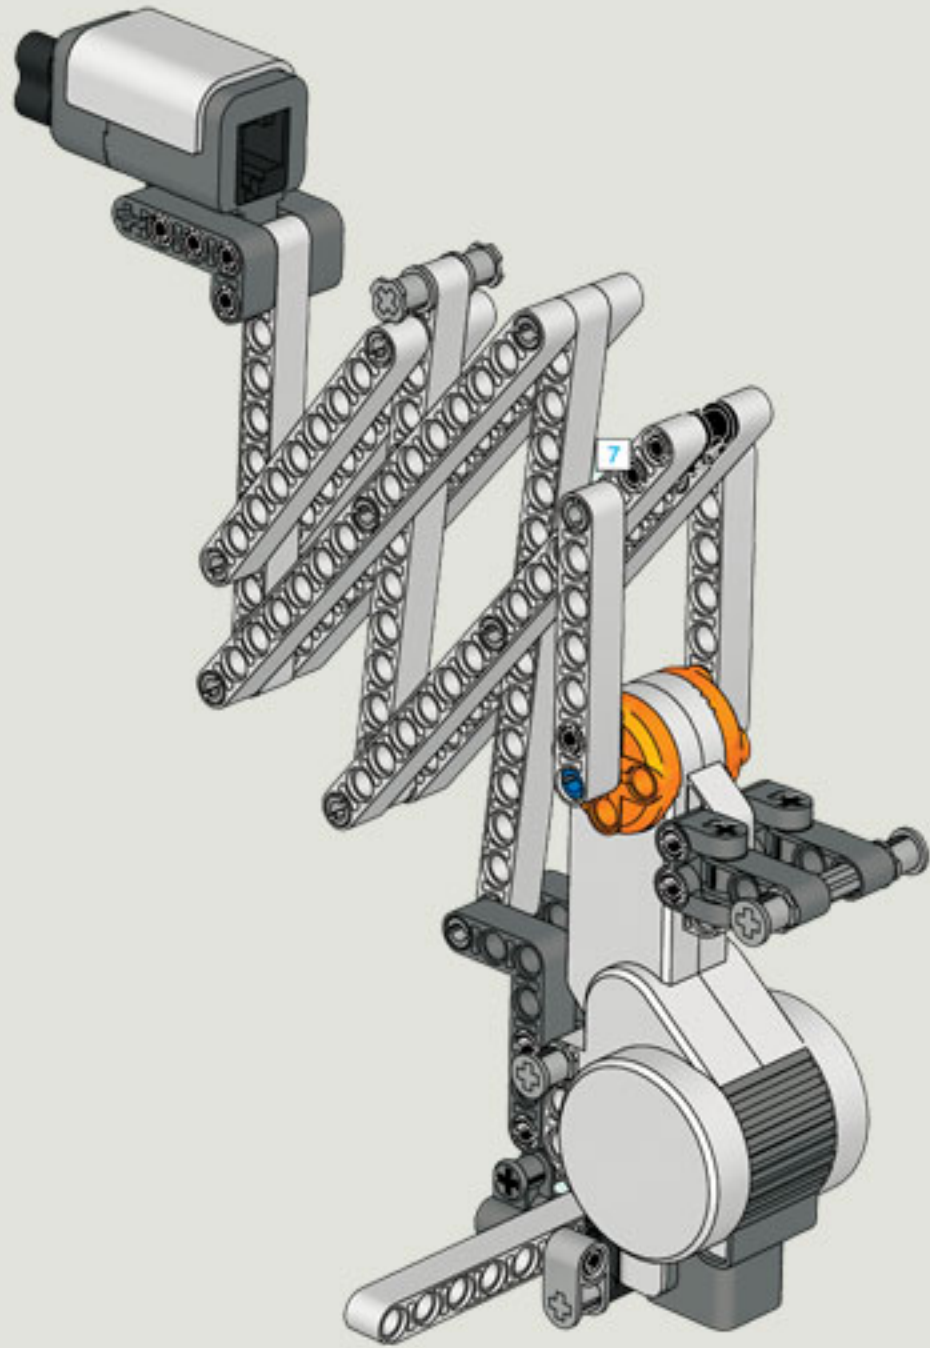

2x

1x

5

2x

The image shows a list of three LEGO parts, each with a quantity of 2x. From left to right: a blue Technic pin, a grey Technic pin with a central hole, and a black Technic pin with a central hole.

2x

2x

2x

1x

2x

1x

1x

35 CM/14 INCH

1x

50 CM/20 INCH

1x

50 CM/20 INCH

35 CM/14 INCH

35 CM/14 INCH

1x

35 CM/14 INCH

4

5

6

20 CM/8 INCH

1x