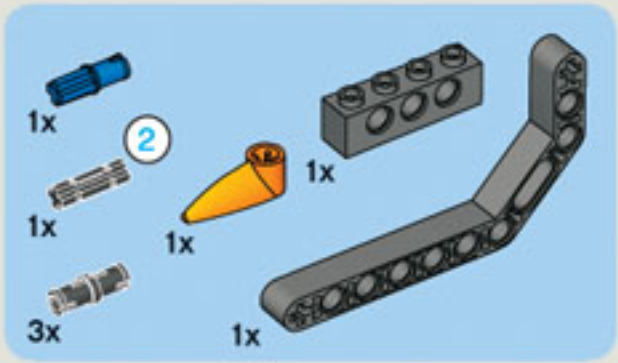

35 CM/14 INCH

2x

1x

1x

5

5

2x

1x

2x

1x

5

2x

The image shows a list of three LEGO parts, each with a quantity of 2x. From left to right: a blue Technic pin, a grey Technic pin with a central hole, and a black Technic pin with a central hole.

2x

2x

2x

1x

2x

1x

1x

35 CM/14 INCH