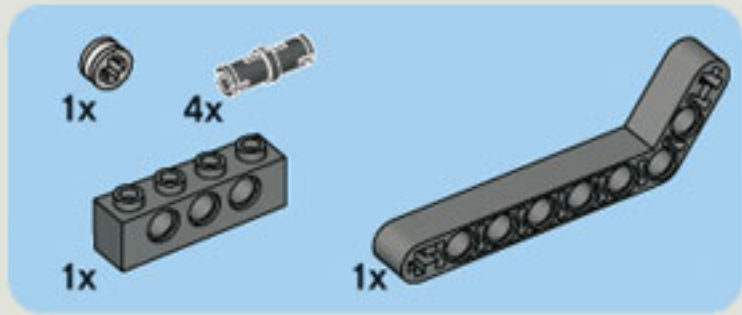

35 CM/14 INCH

2x

1x

1x

5

5

2x

1x

2x

1x

5

2x

The image shows a list of three LEGO parts, each with a quantity of 2x. From left to right: a blue Technic pin, a grey Technic pin with a central hole, and a black Technic pin with a central hole.

2x

2x

2x

1x

2x

1x

1x

35 CM/14 INCH