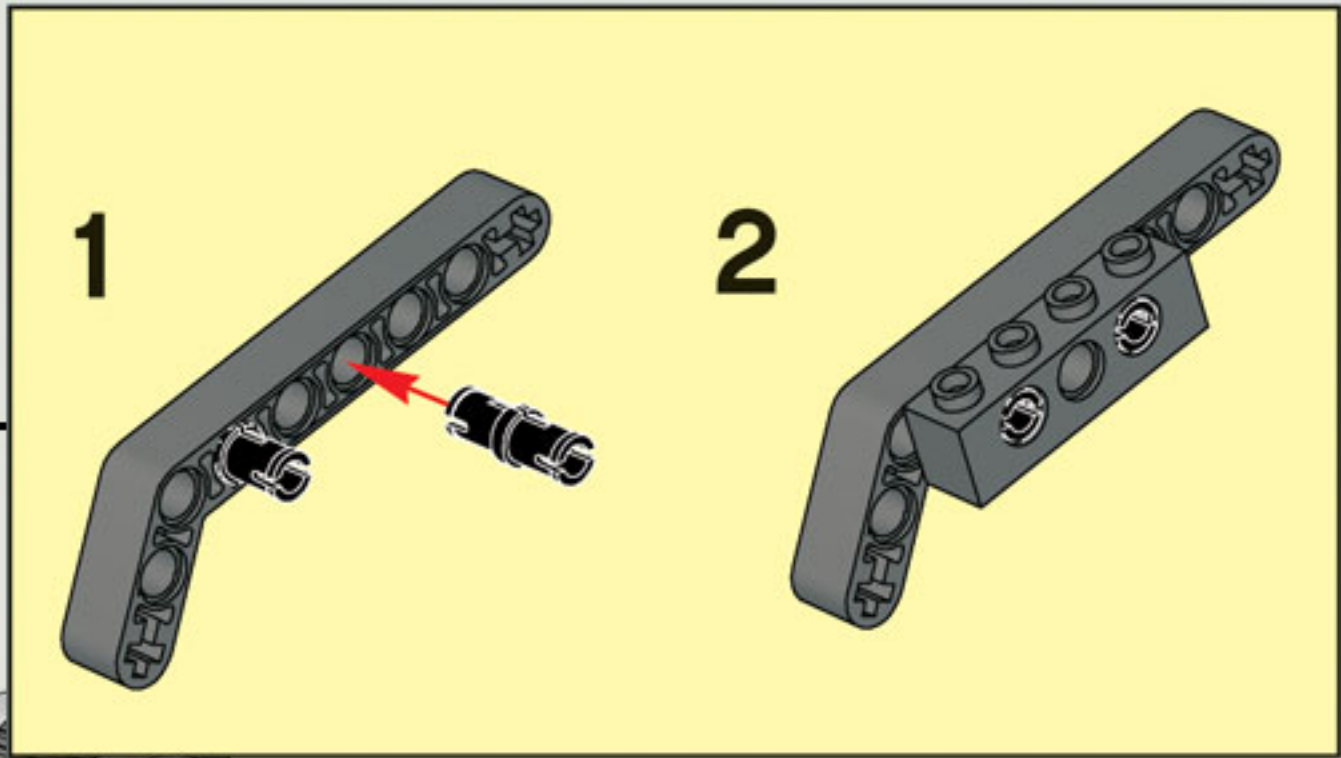

35 CM/14 INCH

2x

1x

1x

5

5

2x

1x

2x

1x

5

2x

The image shows a list of three LEGO parts, each with a quantity of 2x. From left to right: a blue Technic pin, a grey Technic pin with a central hole, and a black Technic pin with a central hole.