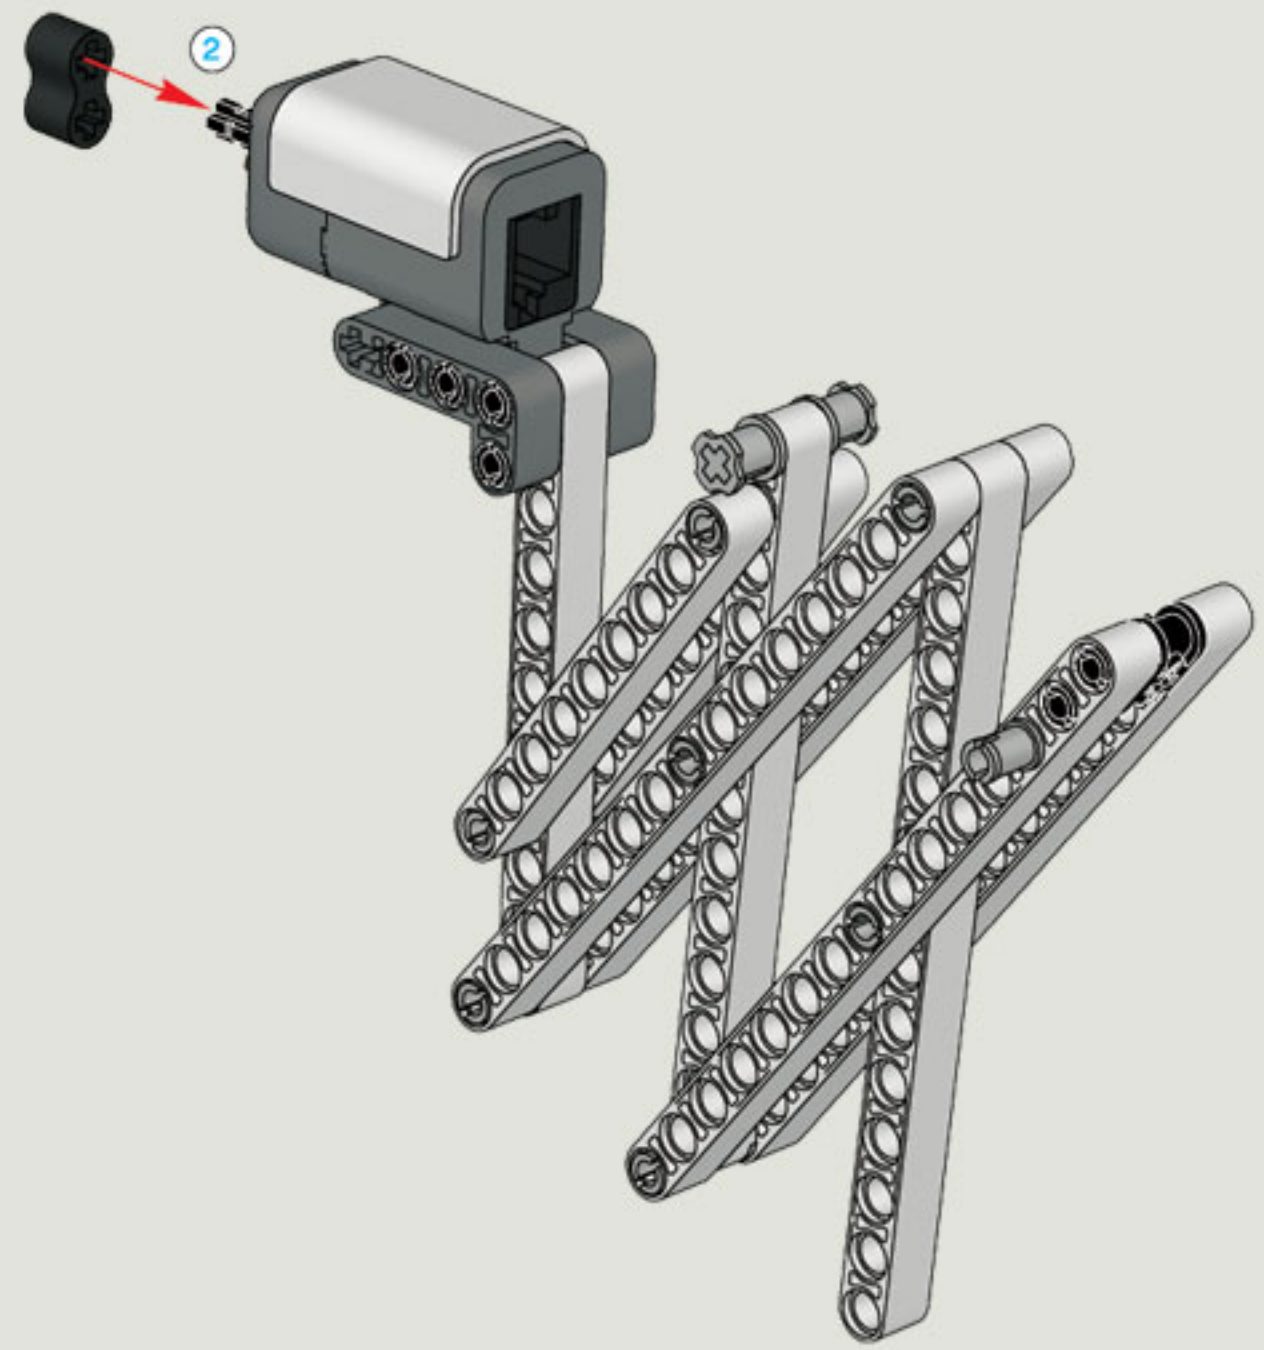

2x

1x

5

2x

The image shows a list of three LEGO parts, each with a quantity of 2x. From left to right: a blue Technic pin, a grey Technic pin with a central hole, and a black Technic pin with a central hole.

2x

2x

2x

1x

2x

1x

1x

35 CM/14 INCH

1x

50 CM/20 INCH

1x

50 CM/20 INCH

35 CM/14 INCH

35 CM/14 INCH

1x

35 CM/14 INCH