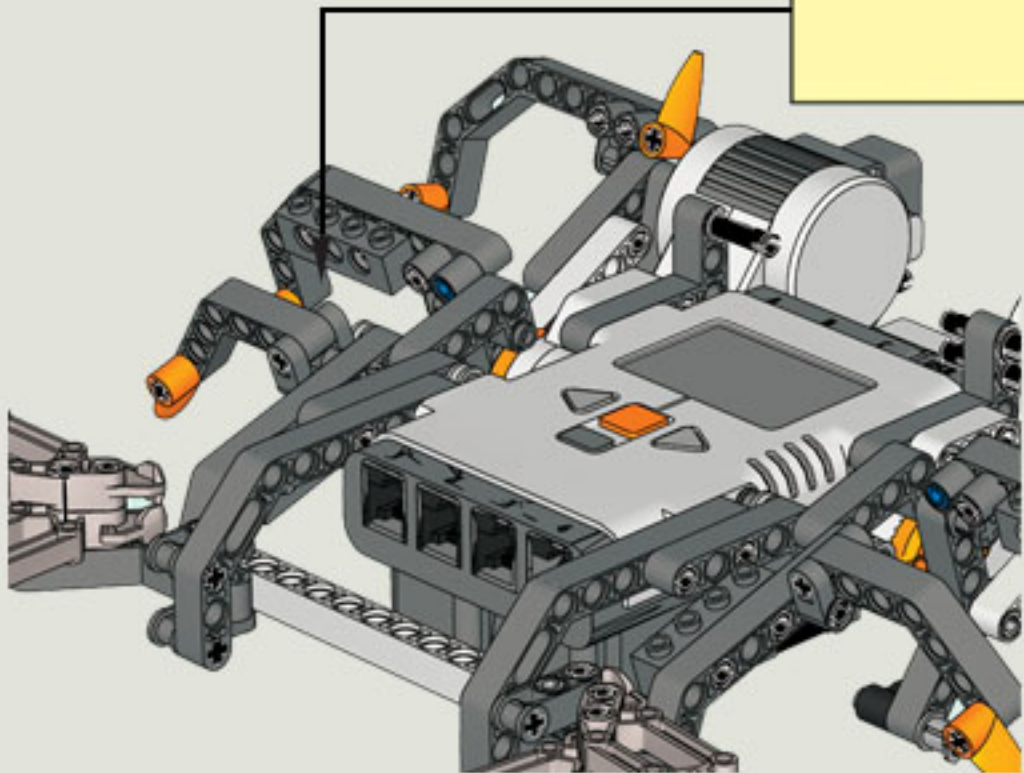

35 CM/14 INCH

2x

1x

1x

5

5

2x

1x

2x

1x

5

2x

The image shows a list of three LEGO parts, each with a quantity of 2x. From left to right: a blue Technic pin, a grey Technic pin with a central hole, and a black Technic pin with a central hole.

2x

2x

2x

1x

2x

1x

1x

35 CM/14 INCH