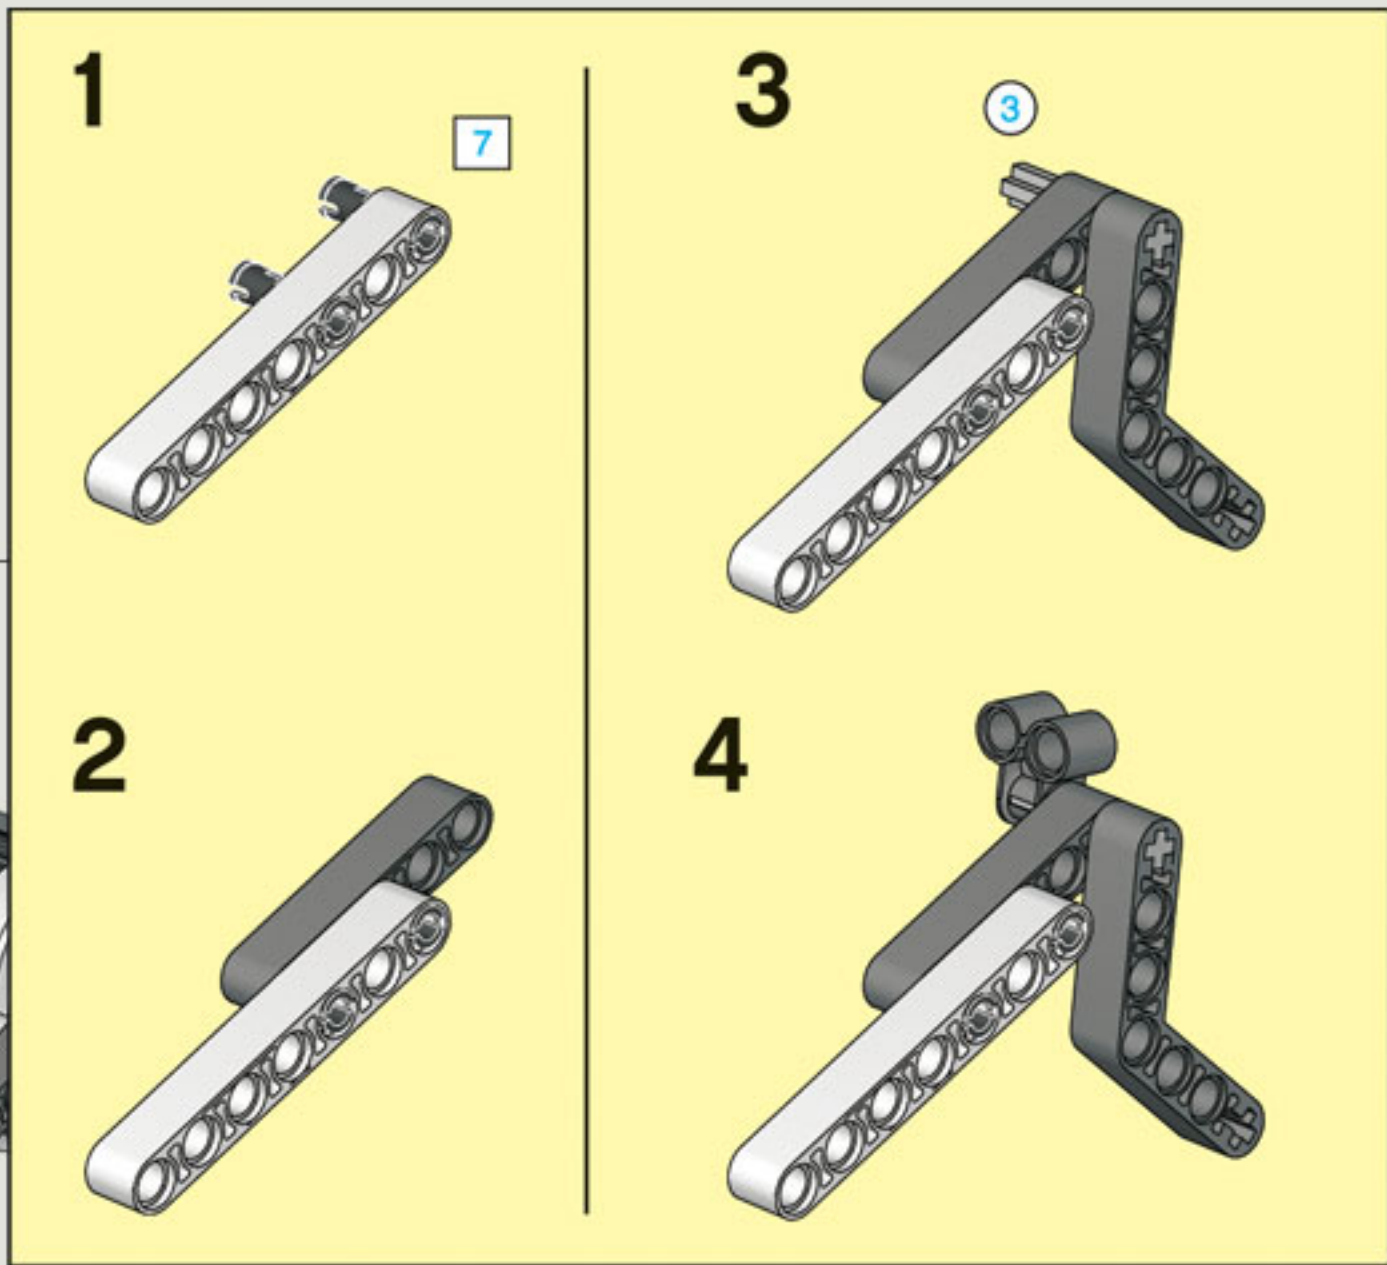

35 CM/14 INCH

2x

1x

1x

5

5

2x

1x

2x

1x

5

2x

The image shows a list of three LEGO parts, each with a quantity of 2x. From left to right: a blue Technic pin, a grey Technic pin with a central hole, and a black Technic pin with a central hole.

2x

2x

2x

1x

2x

1x

1x

35 CM/14 INCH

1x

50 CM/20 INCH

1x

50 CM/20 INCH

35 CM/14 INCH

35 CM/14 INCH

1x

35 CM/14 INCH