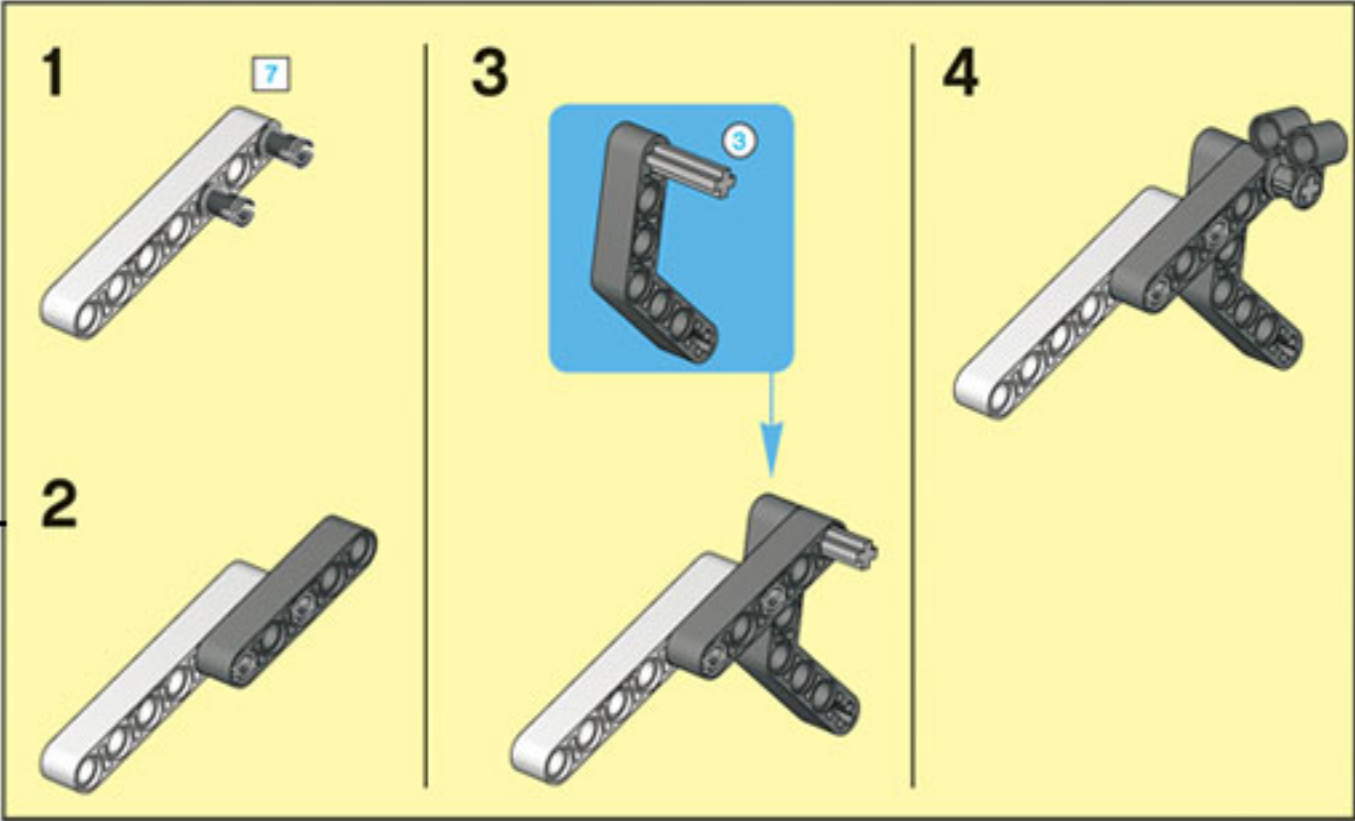

35 CM/14 INCH

2x

1x

1x

5

5

2x

1x

2x

1x

5

2x

The image shows a list of three LEGO parts, each with a quantity of 2x. From left to right: a blue Technic pin, a grey Technic pin with a central hole, and a black Technic pin with a central hole.

2x

2x

2x

1x

2x

1x

1x

35 CM/14 INCH