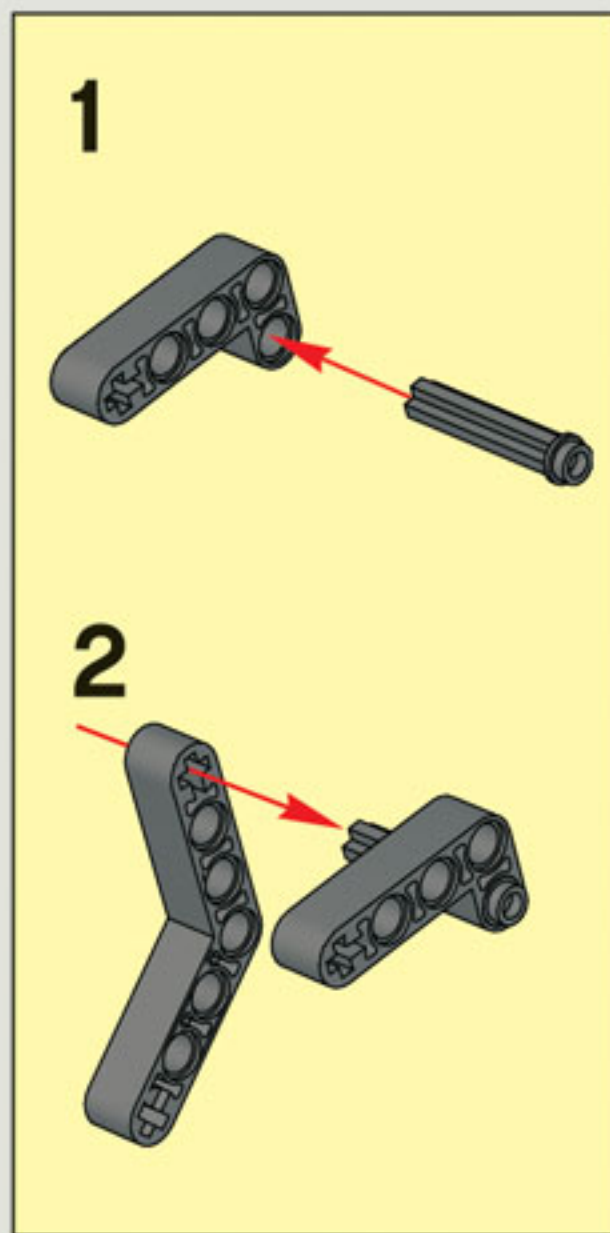

35 CM/14 INCH

2x

1x

1x

5

5

2x

1x

2x

1x

5

2x

The image shows a list of three LEGO parts, each with a quantity of 2x. From left to right: a blue Technic pin, a grey Technic pin with a central hole, and a black Technic pin with a central hole.