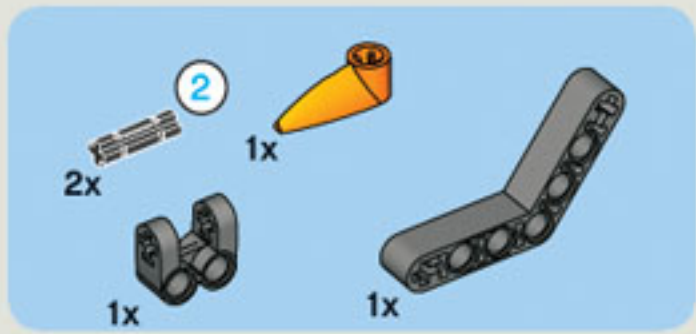

35 CM/14 INCH

2x

1x

1x

5

5

2x

1x

2x

1x

5

2x

The image shows a list of three LEGO parts, each with a quantity of 2x. From left to right: a blue Technic pin, a grey Technic pin with a central hole, and a black Technic pin with a central hole.