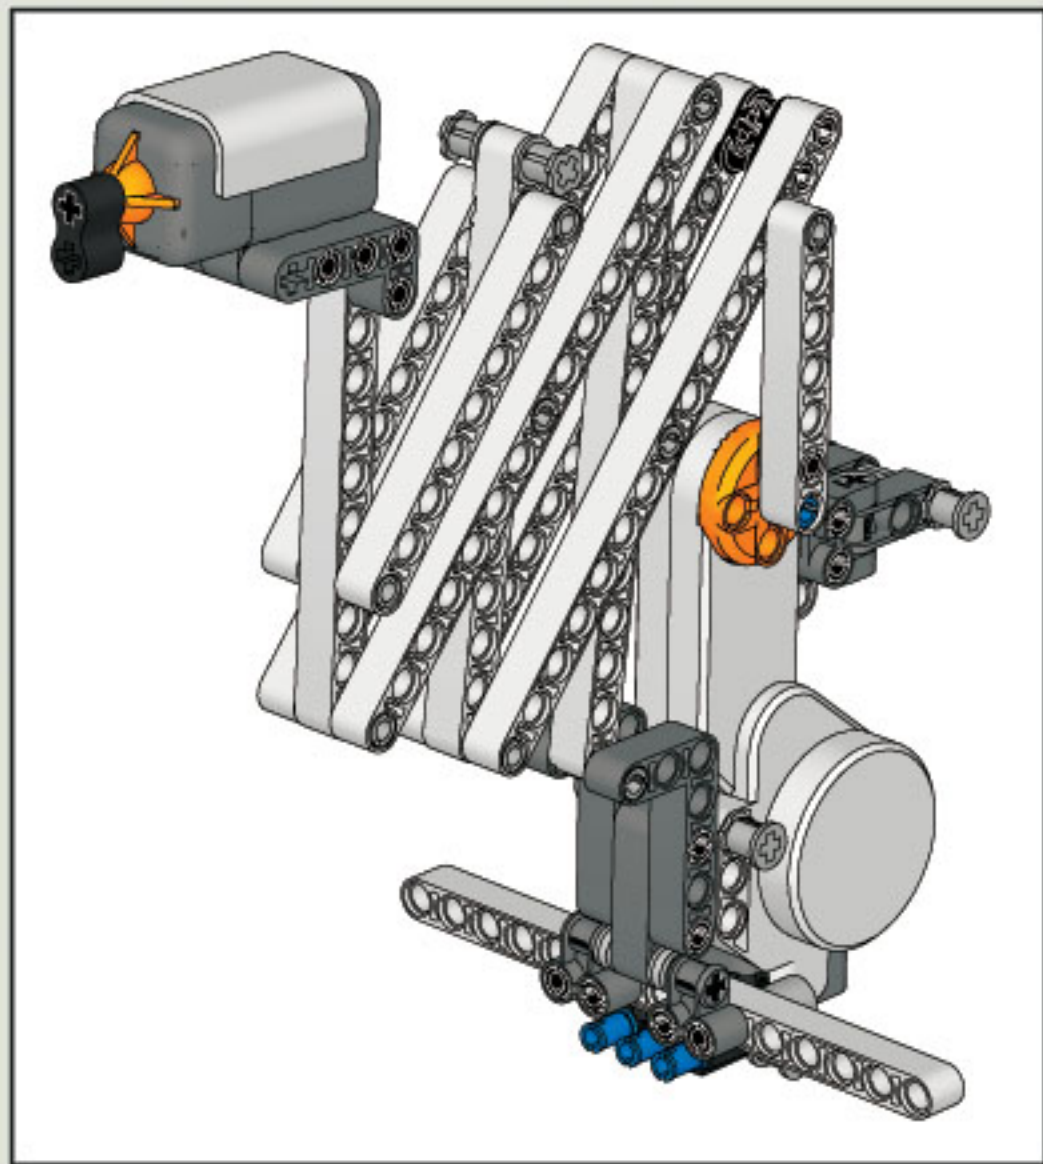

35 CM/14 INCH

2x

1x

1x

5

5

2x

1x

2x

1x

5

2x

The image shows a list of three LEGO parts, each with a quantity of 2x. From left to right: a blue Technic pin, a grey Technic pin with a central hole, and a black Technic pin with a central hole.

2x

2x

2x

1x

2x

1x

1x

35 CM/14 INCH

1x

50 CM/20 INCH

1x

50 CM/20 INCH

35 CM/14 INCH

35 CM/14 INCH

1x

35 CM/14 INCH