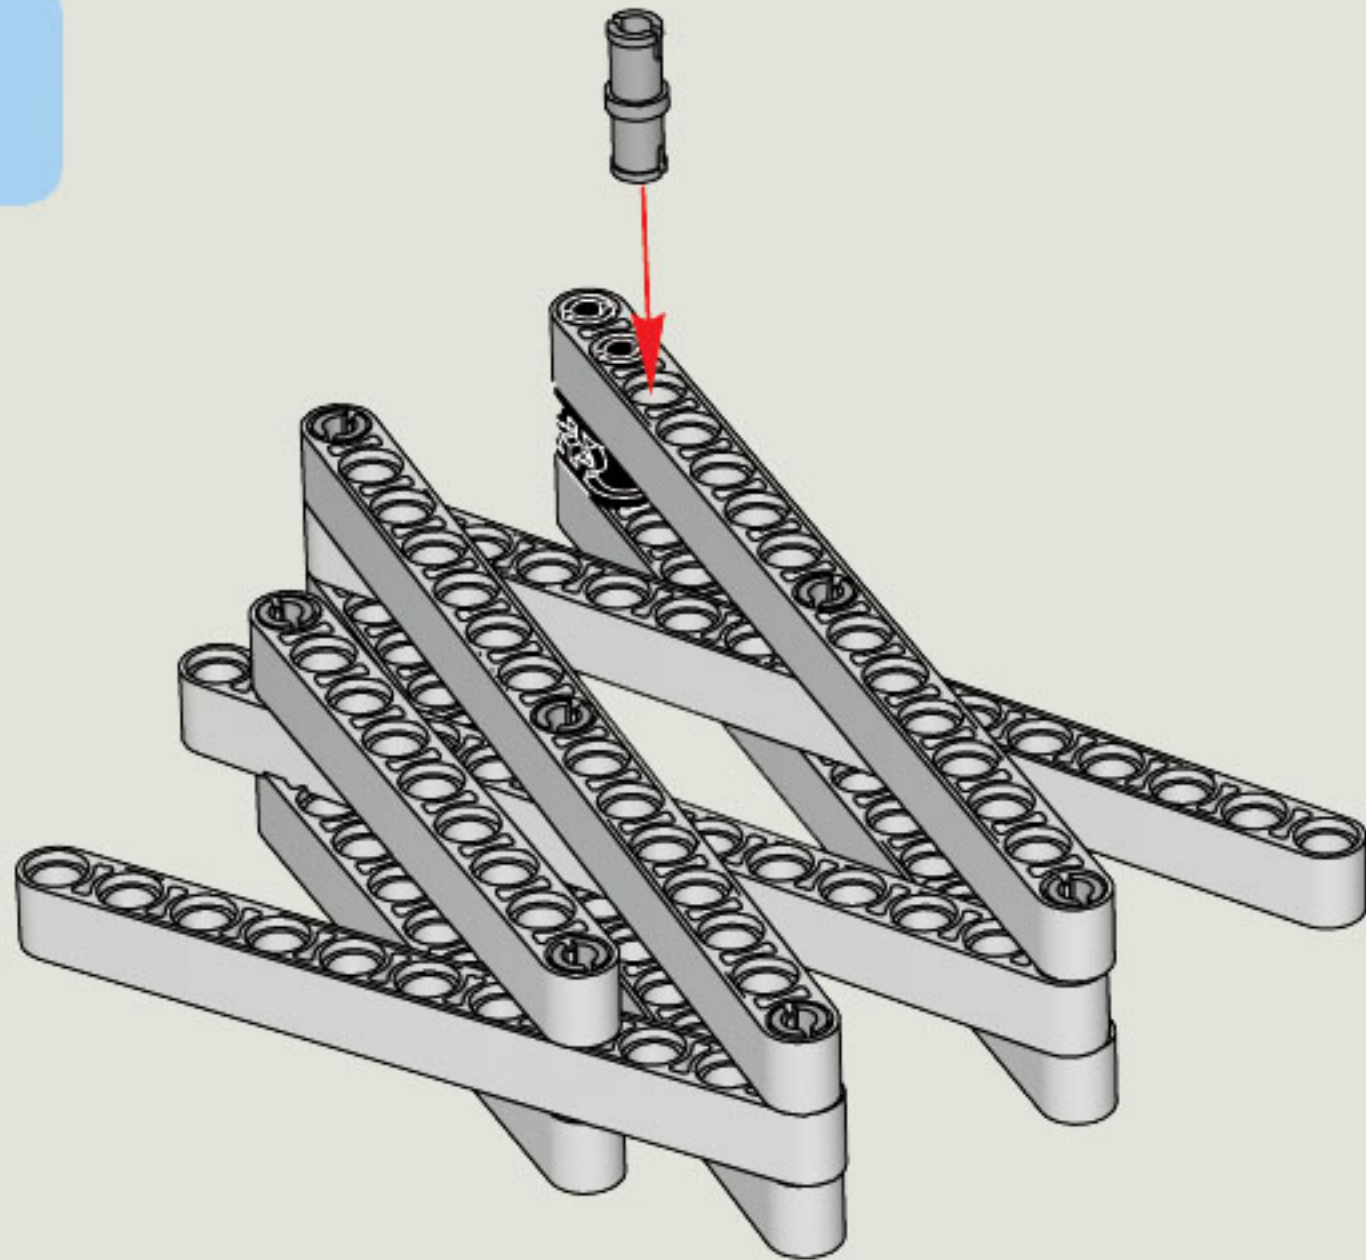

2x

1x

5

2x

The image shows a list of three LEGO parts, each with a quantity of 2x. From left to right: a blue Technic pin, a grey Technic pin with a central hole, and a black Technic pin with a central hole.

2x

2x

2x

1x

2x

1x

1x

35 CM/14 INCH

1x

50 CM/20 INCH

1x

50 CM/20 INCH

35 CM/14 INCH

35 CM/14 INCH

1x

35 CM/14 INCH

4

5

6

20 CM/8 INCH

1x