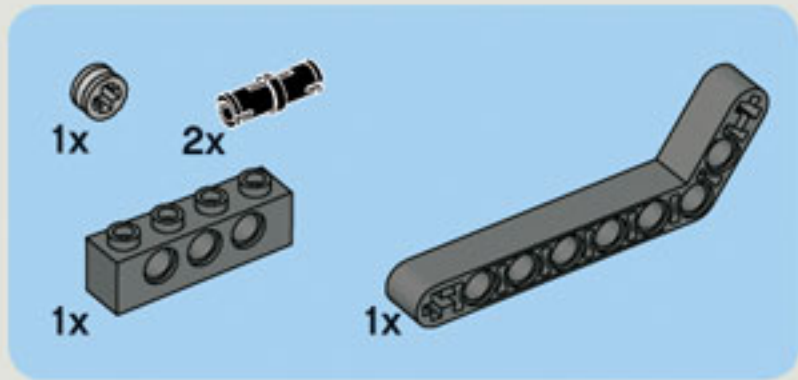

35 CM/14 INCH

2x

1x

1x

5

5

2x

1x

2x

1x

5

2x

The image shows a list of three LEGO parts, each with a quantity of 2x. From left to right: a blue Technic pin, a grey Technic pin with a central hole, and a black Technic pin with a central hole.

2x

2x

2x

1x

2x

1x

1x

35 CM/14 INCH