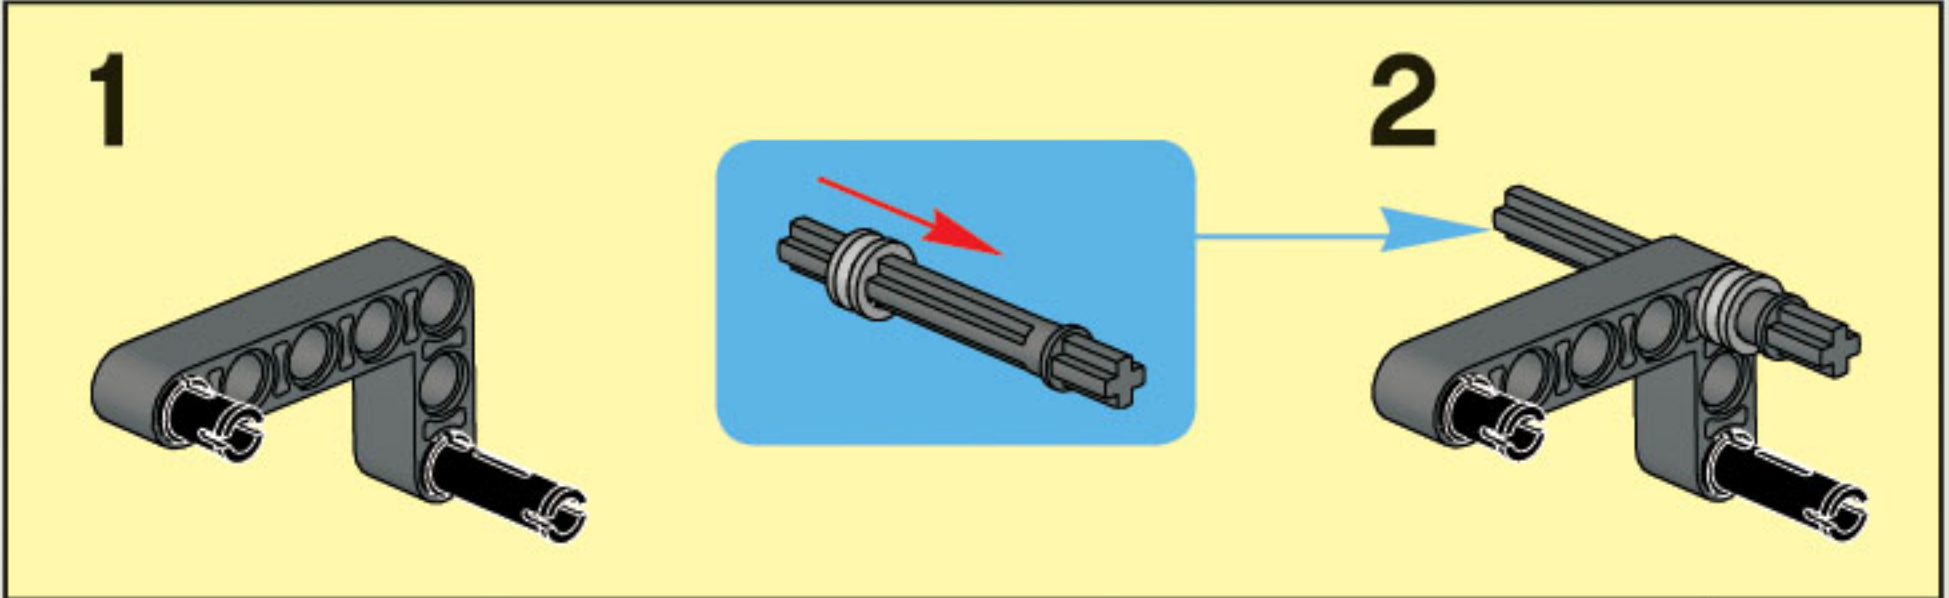

35 CM/14 INCH

2x

1x

1x

5

5

2x

1x

2x

1x

5

2x

The image shows a list of three LEGO parts, each with a quantity of 2x. From left to right: a blue Technic pin, a grey Technic pin with a central hole, and a black Technic pin with a central hole.