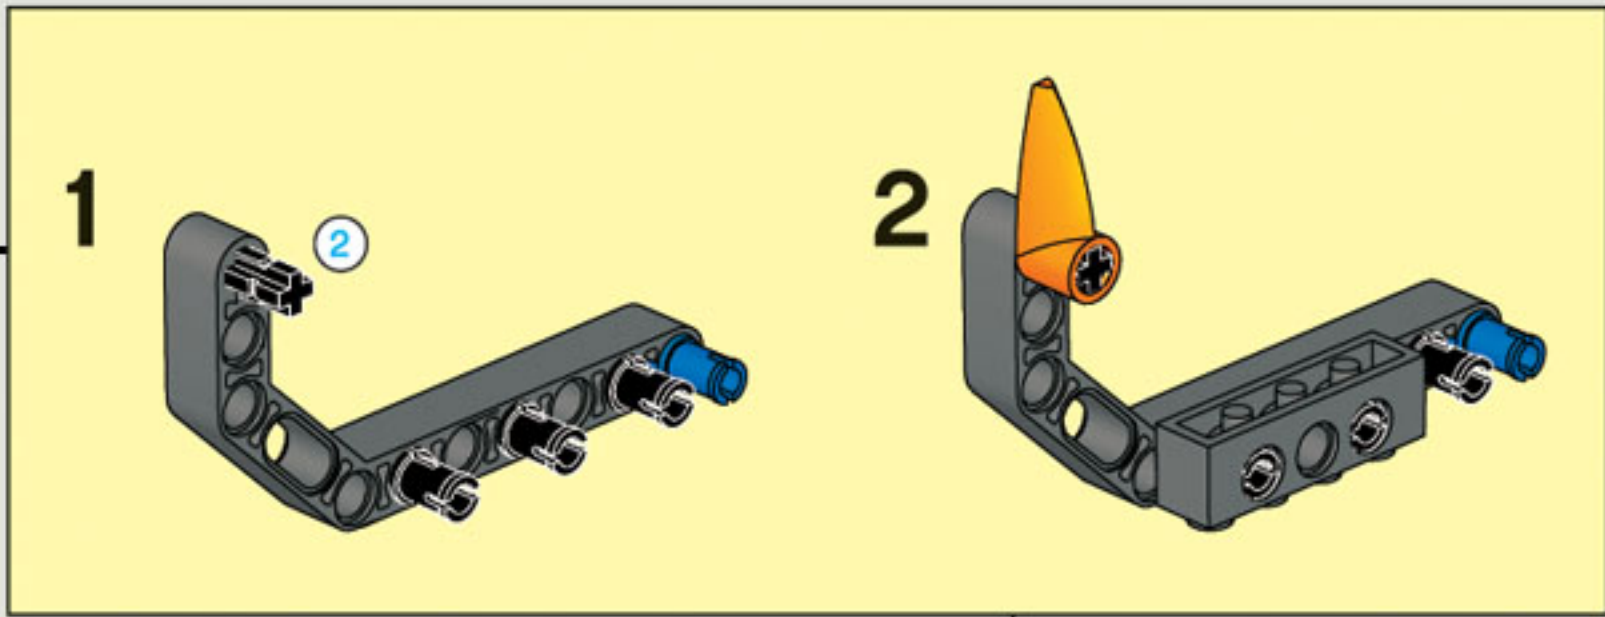

35 CM/14 INCH

2x

1x

1x

5

5

2x

1x

2x

1x

5

2x

The image shows a list of three LEGO parts, each with a quantity of 2x. From left to right: a blue Technic pin, a grey Technic pin with a central hole, and a black Technic pin with a central hole.

2x

2x

2x

1x

2x

1x

1x

35 CM/14 INCH