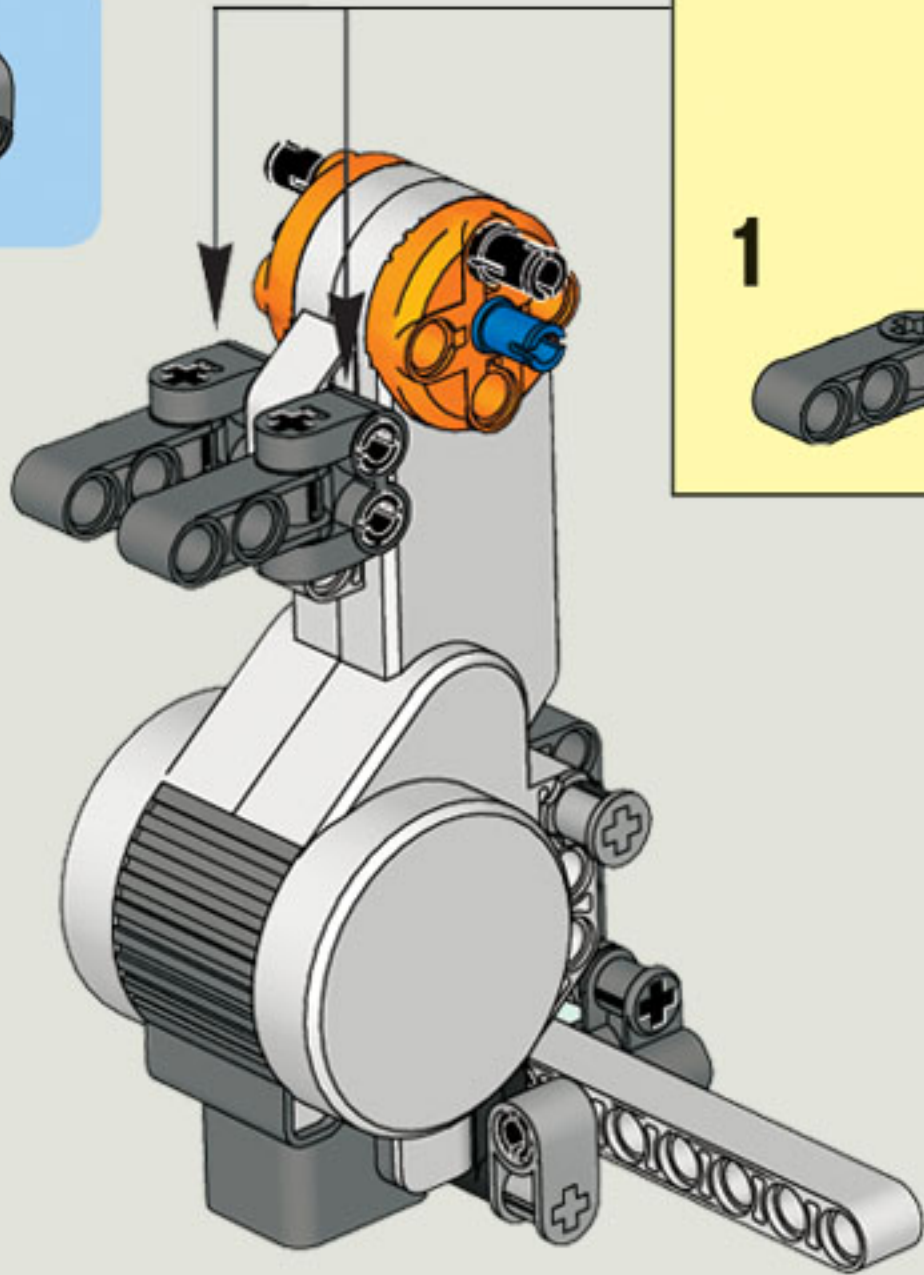

2x

1x

5

2x

The image shows a list of three LEGO parts, each with a quantity of 2x. From left to right: a blue Technic pin, a grey Technic pin with a central hole, and a black Technic pin with a central hole.

2x

2x

2x

1x

2x

1x

1x

35 CM/14 INCH