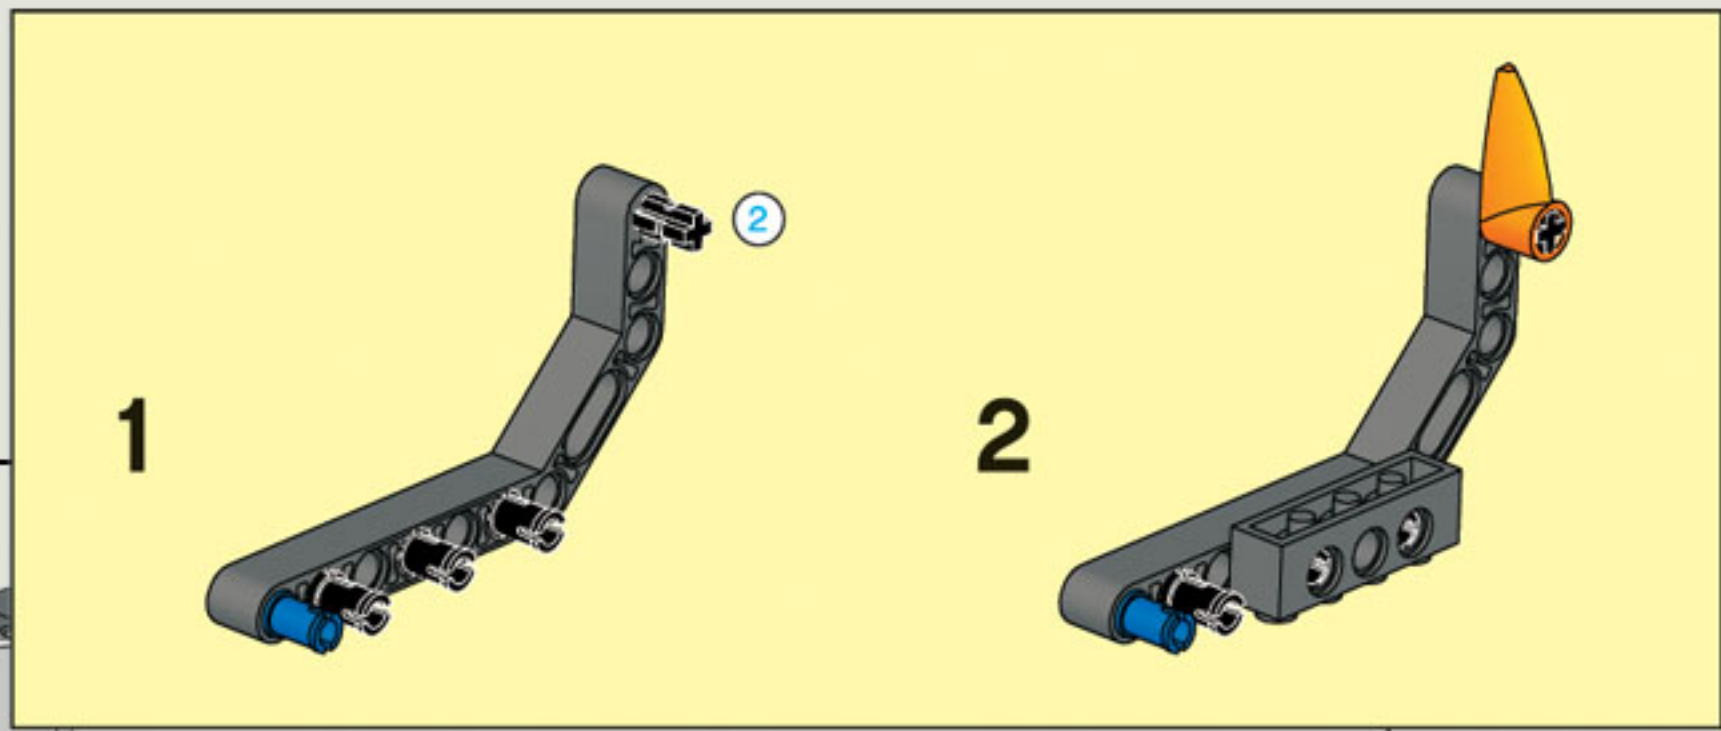

35 CM/14 INCH

2x

1x

1x

5

5

2x

1x

2x

1x

5

2x

The image shows a list of three LEGO parts, each with a quantity of 2x. From left to right: a blue Technic pin, a grey Technic pin with a central hole, and a black Technic pin with a central hole.

2x

2x

2x

1x

2x

1x

1x

35 CM/14 INCH