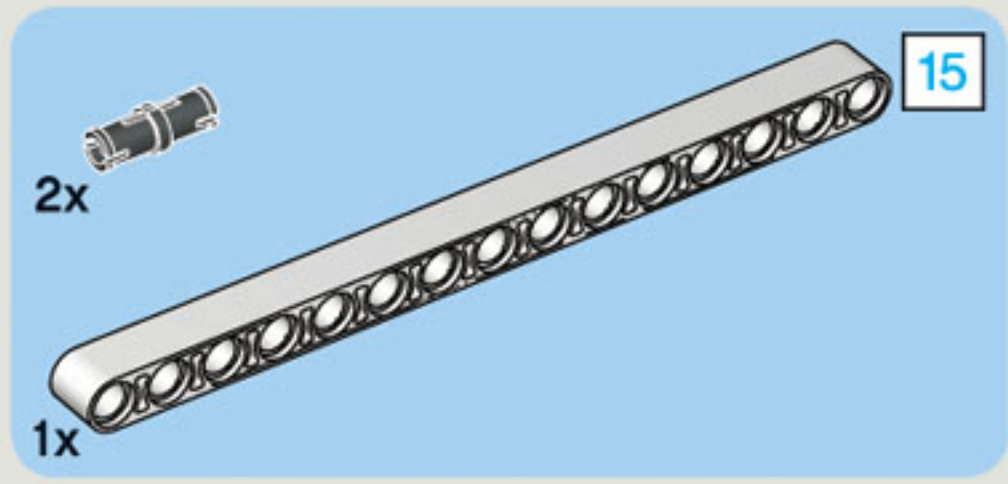

35 CM/14 INCH

2x

1x

1x

5

5

2x

1x

2x

1x

5

2x

The image shows a list of three LEGO parts, each with a quantity of 2x. From left to right: a blue Technic pin, a grey Technic pin with a central hole, and a black Technic pin with a central hole.

2x

2x

2x

1x

2x

1x

1x

35 CM/14 INCH

1x

50 CM/20 INCH

1x

50 CM/20 INCH

35 CM/14 INCH

35 CM/14 INCH

1x

35 CM/14 INCH