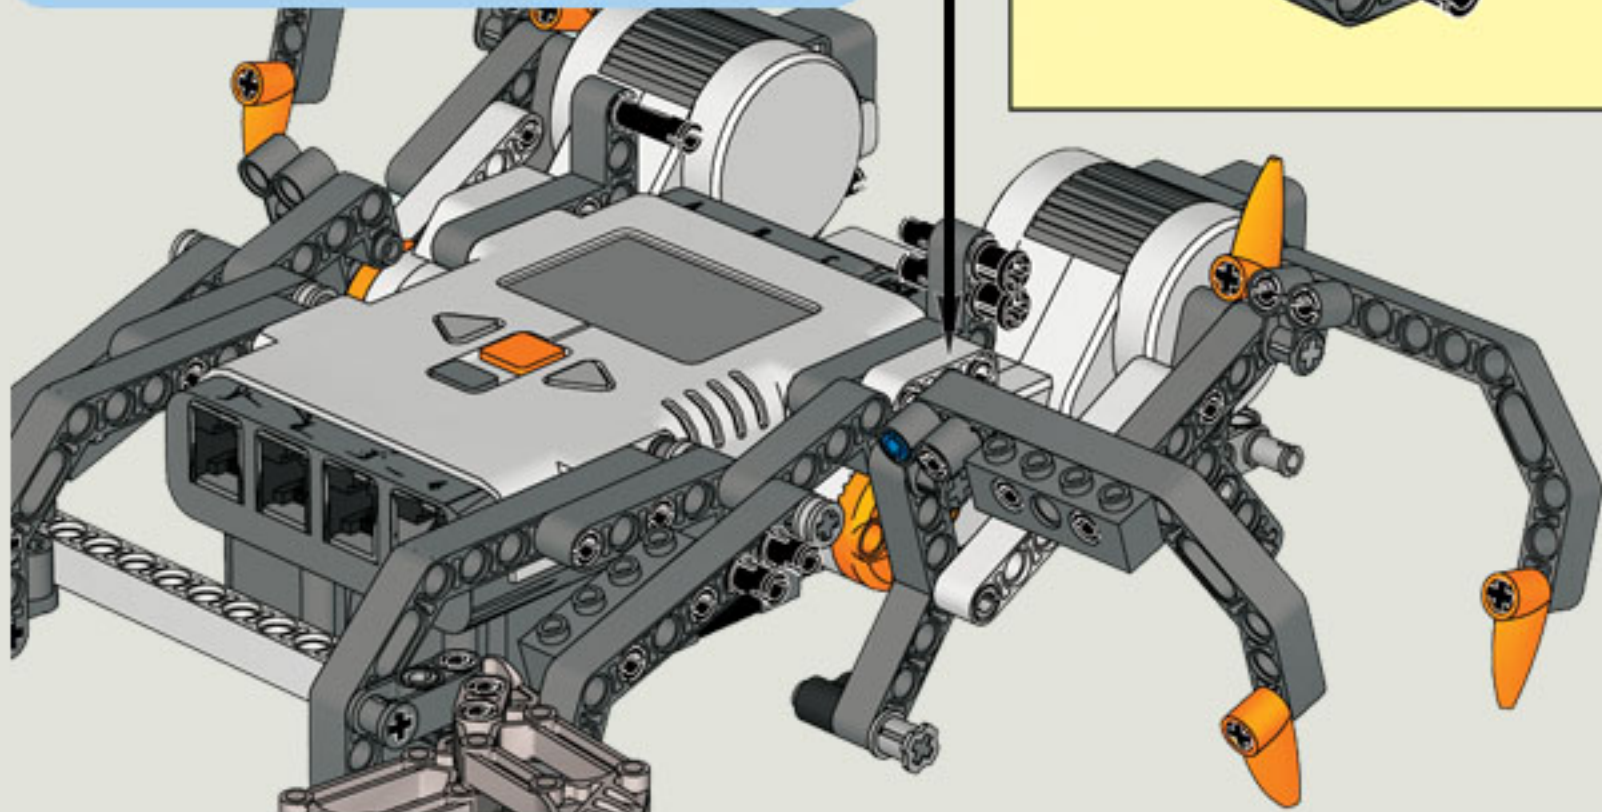

35 CM/14 INCH

2x

1x

1x

5

5

2x

1x

2x

1x

5

2x

The image shows a list of three LEGO parts, each with a quantity of 2x. From left to right: a blue Technic pin, a grey Technic pin with a central hole, and a black Technic pin with a central hole.

2x

2x

2x

1x

2x

1x

1x

35 CM/14 INCH