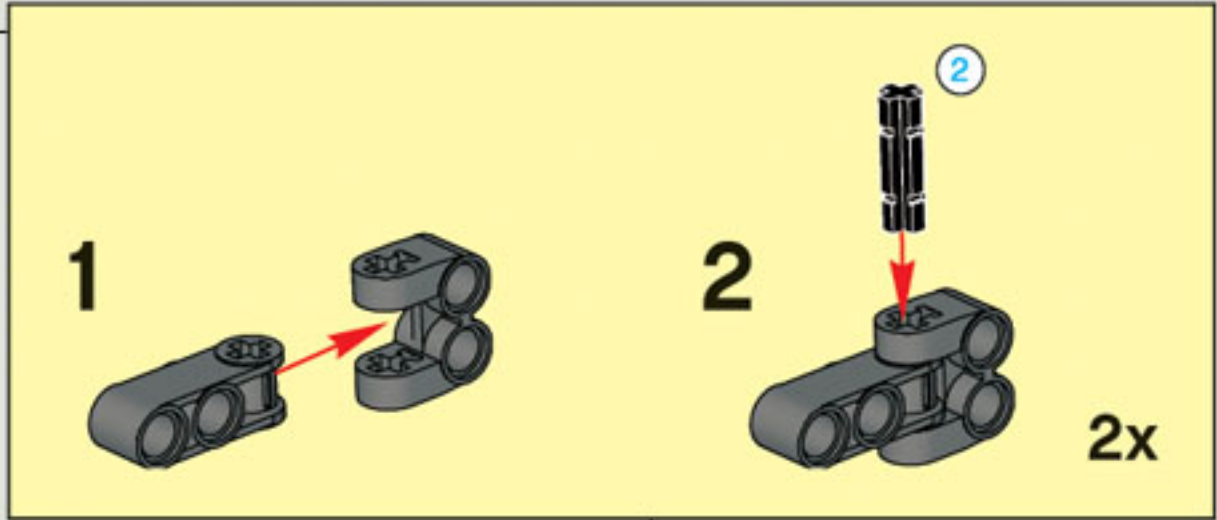

2x

1x

5

2x

The image shows a list of three LEGO parts, each with a quantity of 2x. From left to right: a blue Technic pin, a grey Technic pin with a central hole, and a black Technic pin with a central hole.

2x

2x

2x

1x

2x

1x

1x

35 CM/14 INCH