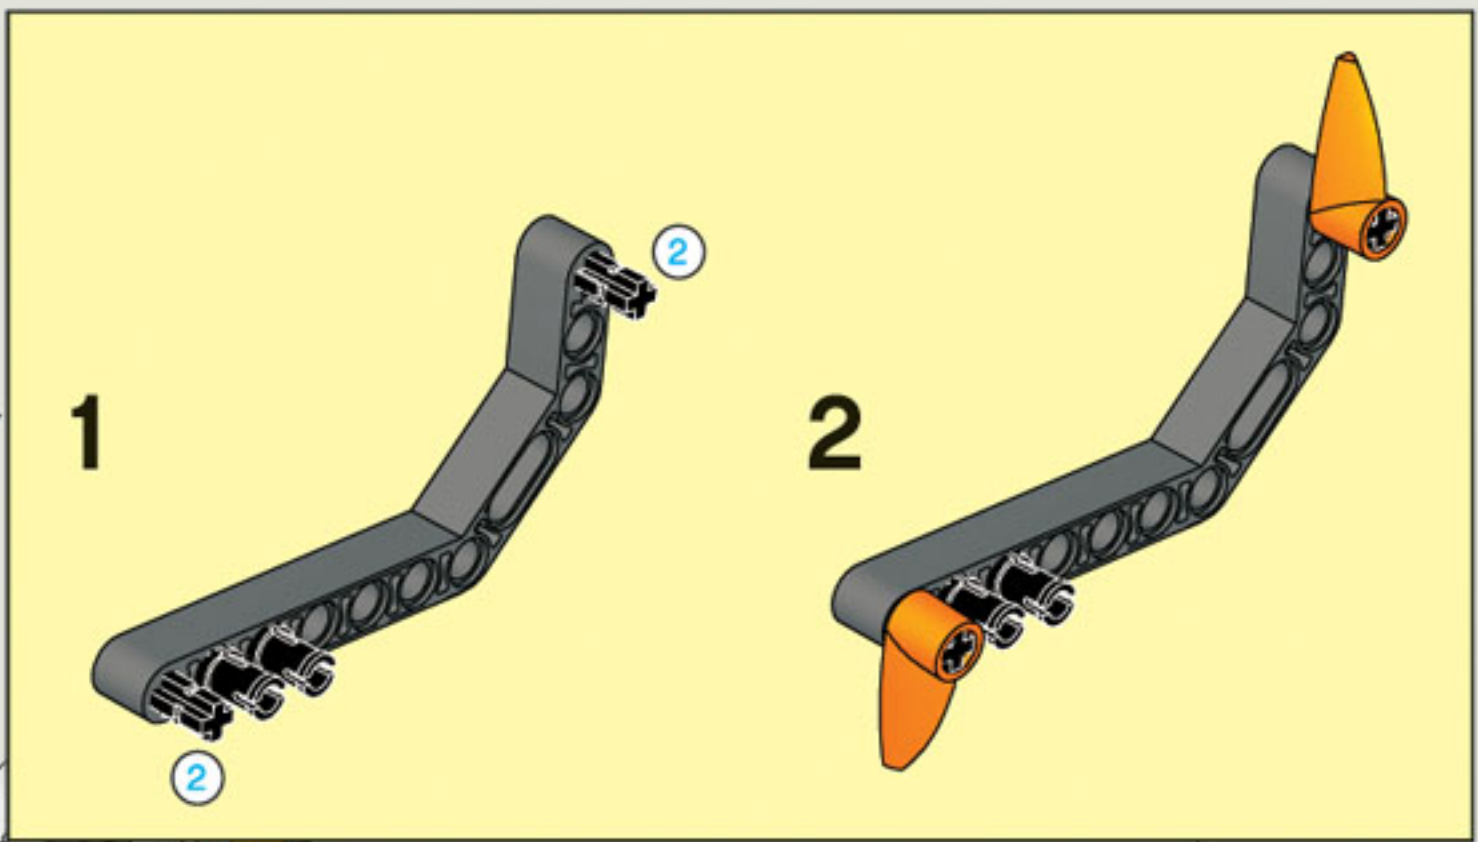

35 CM/14 INCH

2x

1x

1x

5

5

2x

1x

2x

1x

5

2x

The image shows a list of three LEGO parts, each with a quantity of 2x. From left to right: a blue Technic pin, a grey Technic pin with a central hole, and a black Technic pin with a central hole.

2x

2x

2x

1x

2x

1x

1x

35 CM/14 INCH

1x

50 CM/20 INCH

1x

50 CM/20 INCH

35 CM/14 INCH

35 CM/14 INCH

1x

35 CM/14 INCH