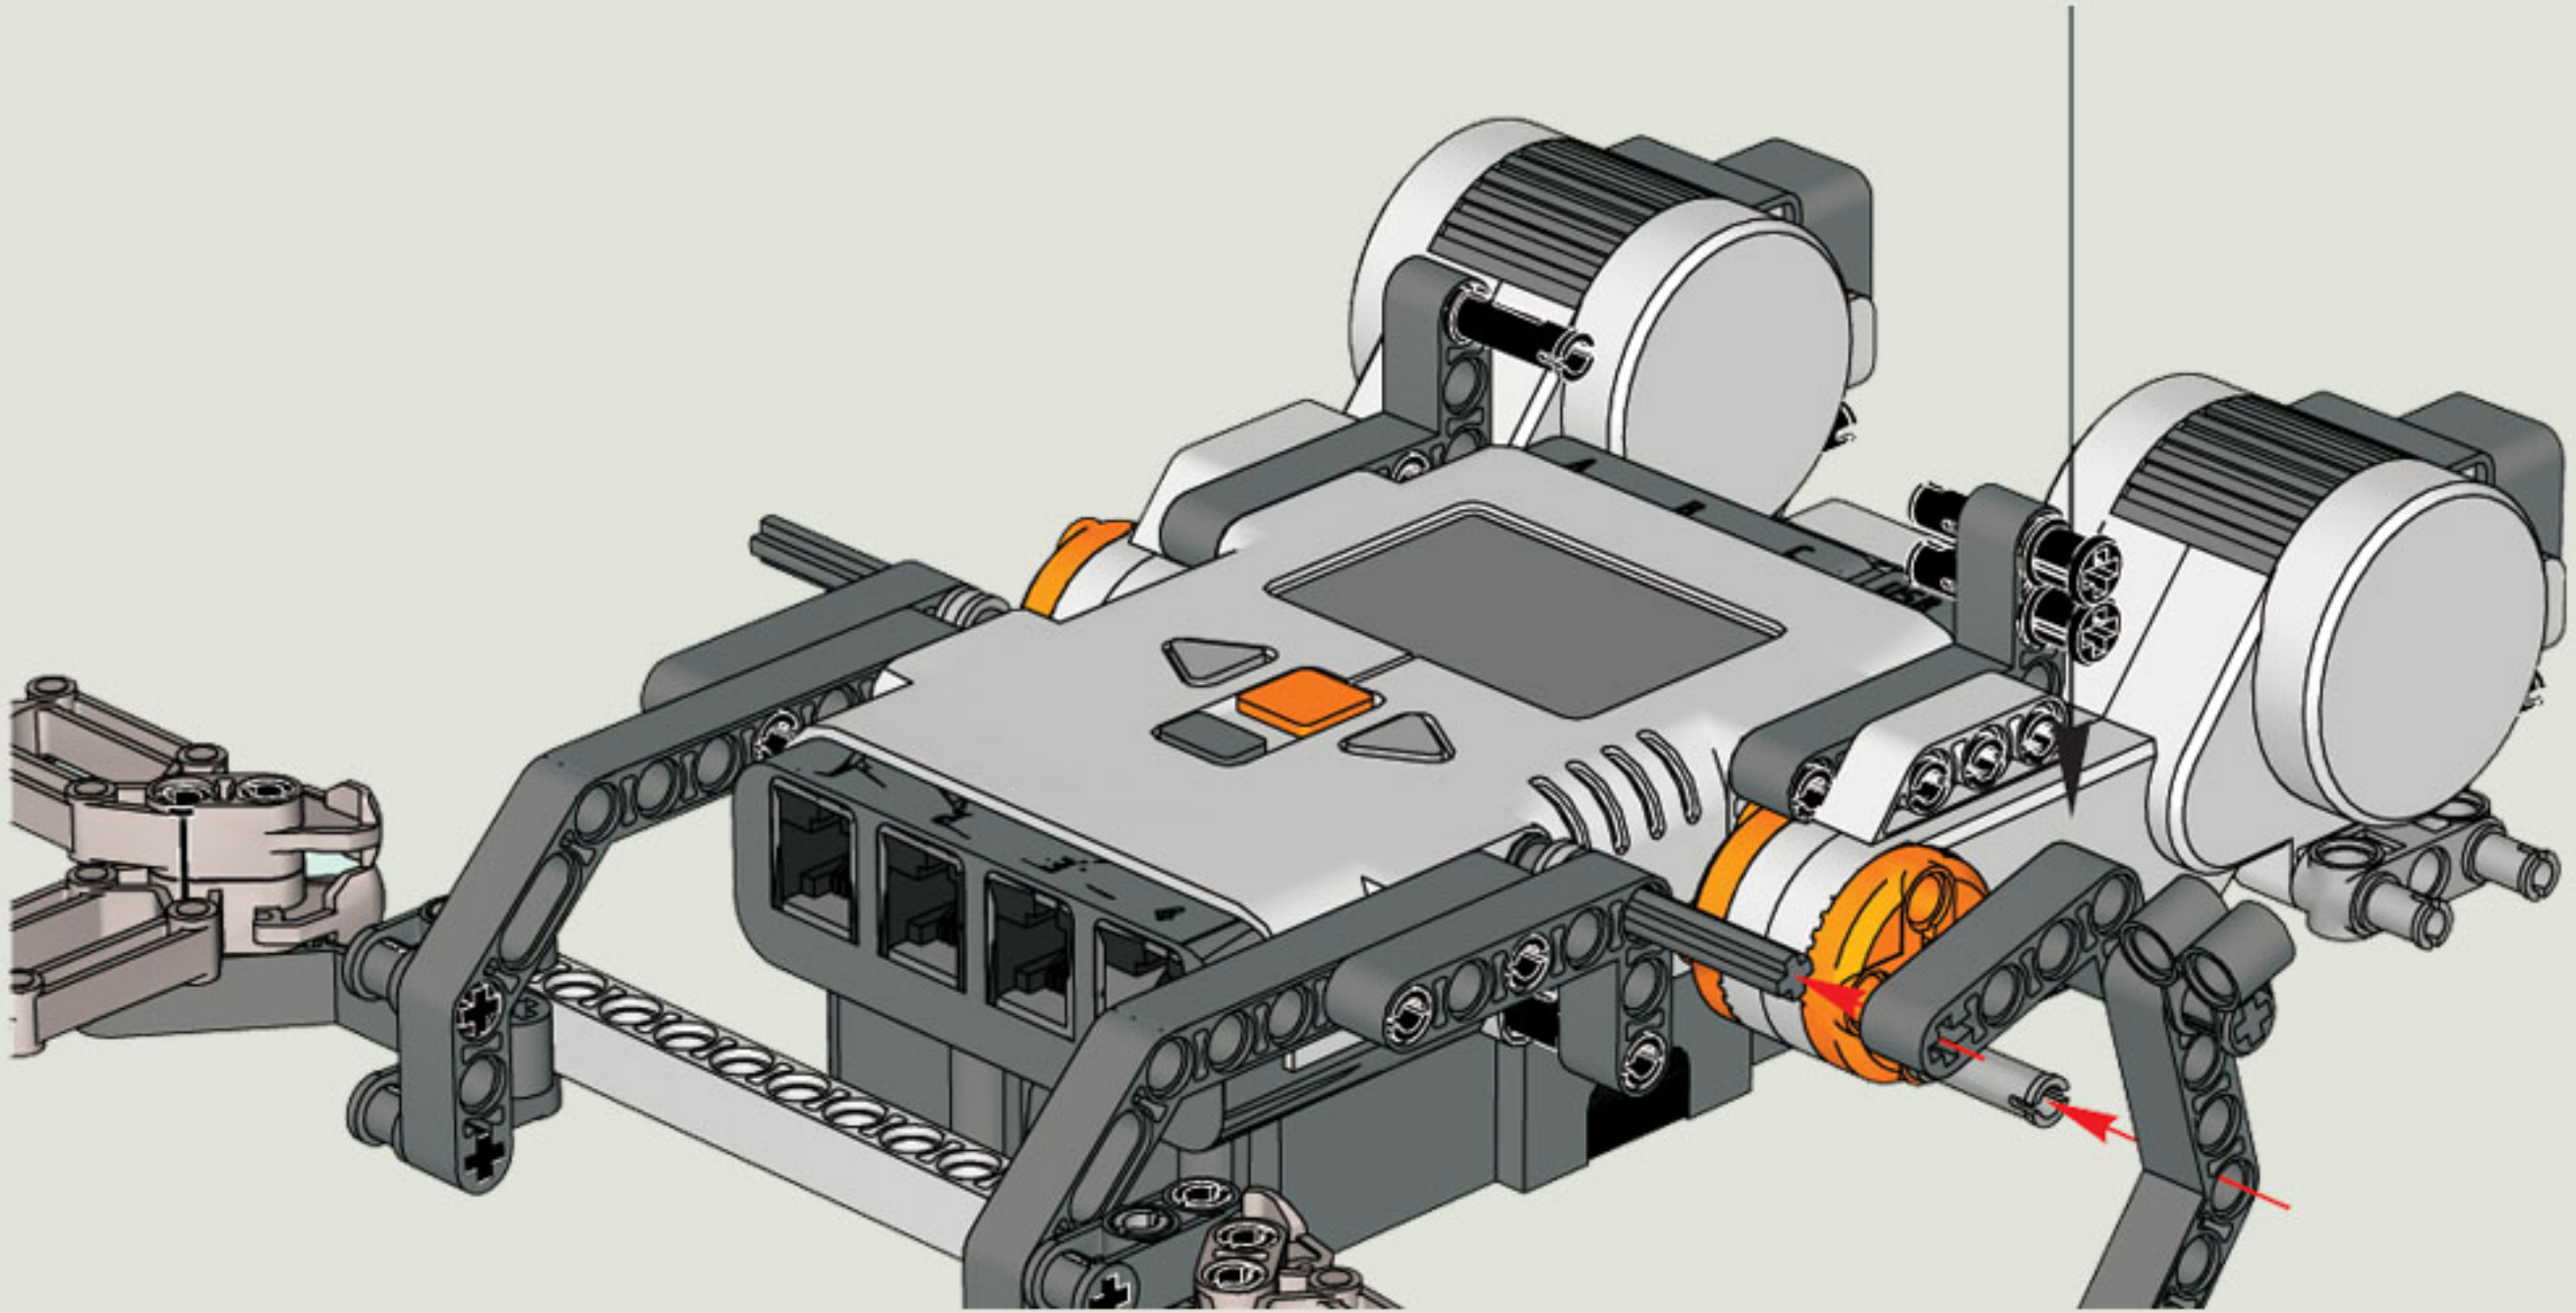

35 CM/14 INCH

2x

1x

1x

5

5

2x

1x

2x

1x

5

2x

The image shows a list of three LEGO parts, each with a quantity of 2x. From left to right: a blue Technic pin, a grey Technic pin with a central hole, and a black Technic pin with a central hole.

2x

2x

2x

1x

2x

1x

1x

35 CM/14 INCH