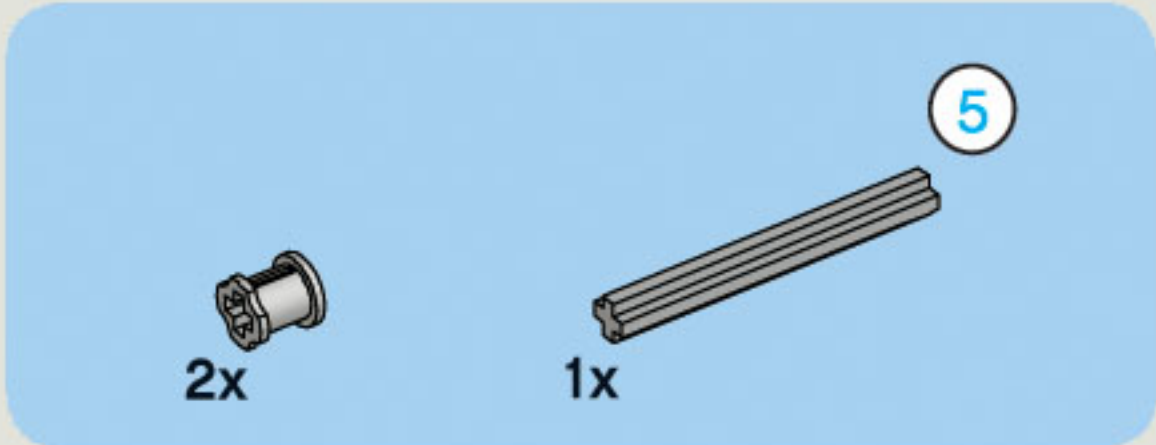

2x

1x

5

2x

The image shows a list of three LEGO parts, each with a quantity of 2x. From left to right: a blue Technic pin, a grey Technic pin with a central hole, and a black Technic pin with a central hole.

2x

2x

2x

1x

2x

1x

1x

35 CM/14 INCH