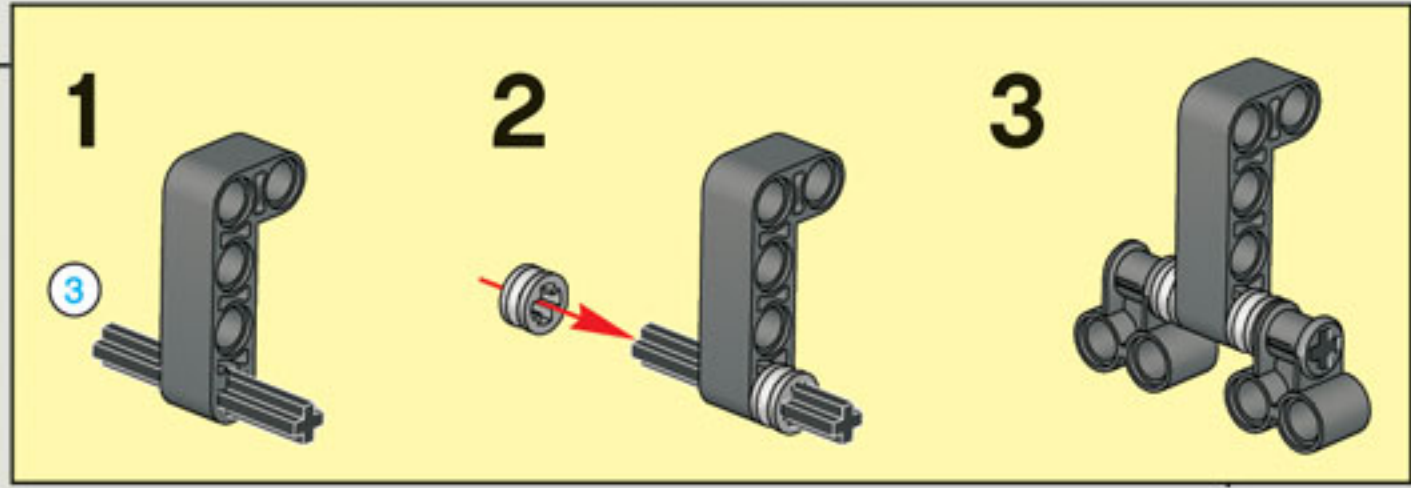

35 CM/14 INCH

2x

1x

1x

5

5

2x

1x

2x

1x

5

2x

The image shows a list of three LEGO parts, each with a quantity of 2x. From left to right: a blue Technic pin, a grey Technic pin with a central hole, and a black Technic pin with a central hole.

2x

2x

2x

1x

2x

1x

1x

35 CM/14 INCH