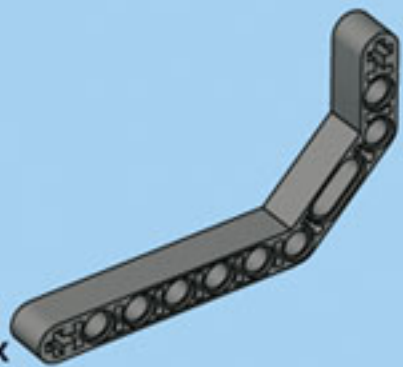

9

2x

1x

9

2x

2x

2x

2x

35 CM/14 INCH

2x

1x

1x

5

5

2x

1x

2x

1x

5

2x

The image shows a list of three LEGO parts, each with a quantity of 2x. From left to right: a blue Technic pin, a grey Technic pin with a central hole, and a black Technic pin with a central hole.

2x

2x

2x

1x

2x

1x

1x

35 CM/14 INCH