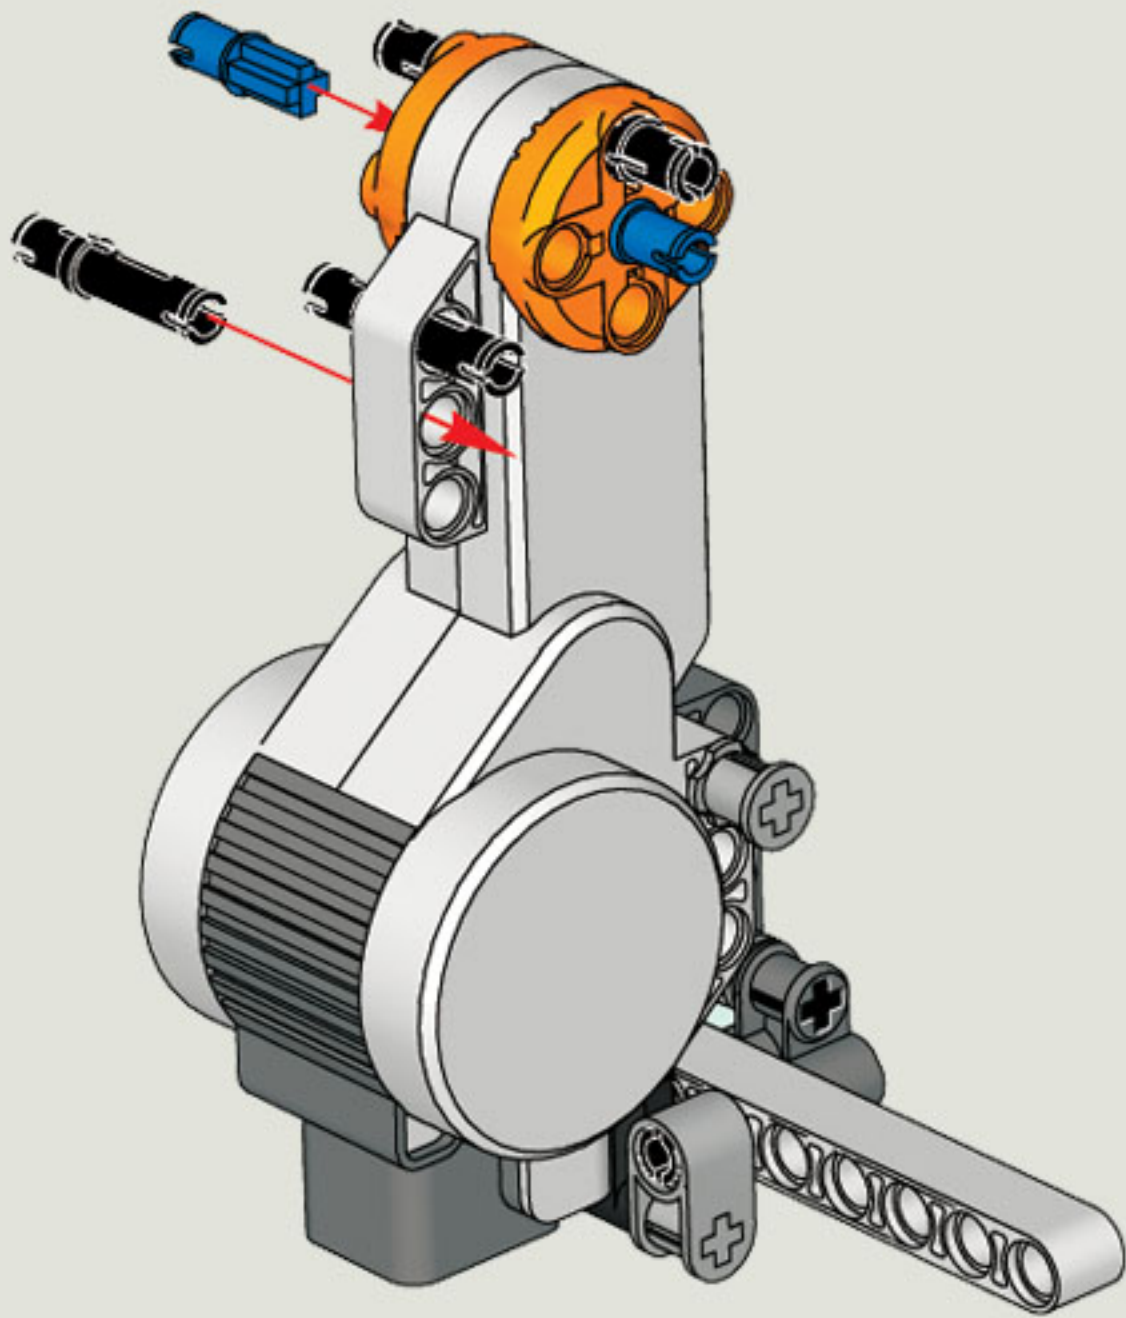

2x

1x

5

2x

The image shows a list of three LEGO parts, each with a quantity of 2x. From left to right: a blue Technic pin, a grey Technic pin with a central hole, and a black Technic pin with a central hole.

2x

2x

2x

1x

2x

1x

1x

35 CM/14 INCH