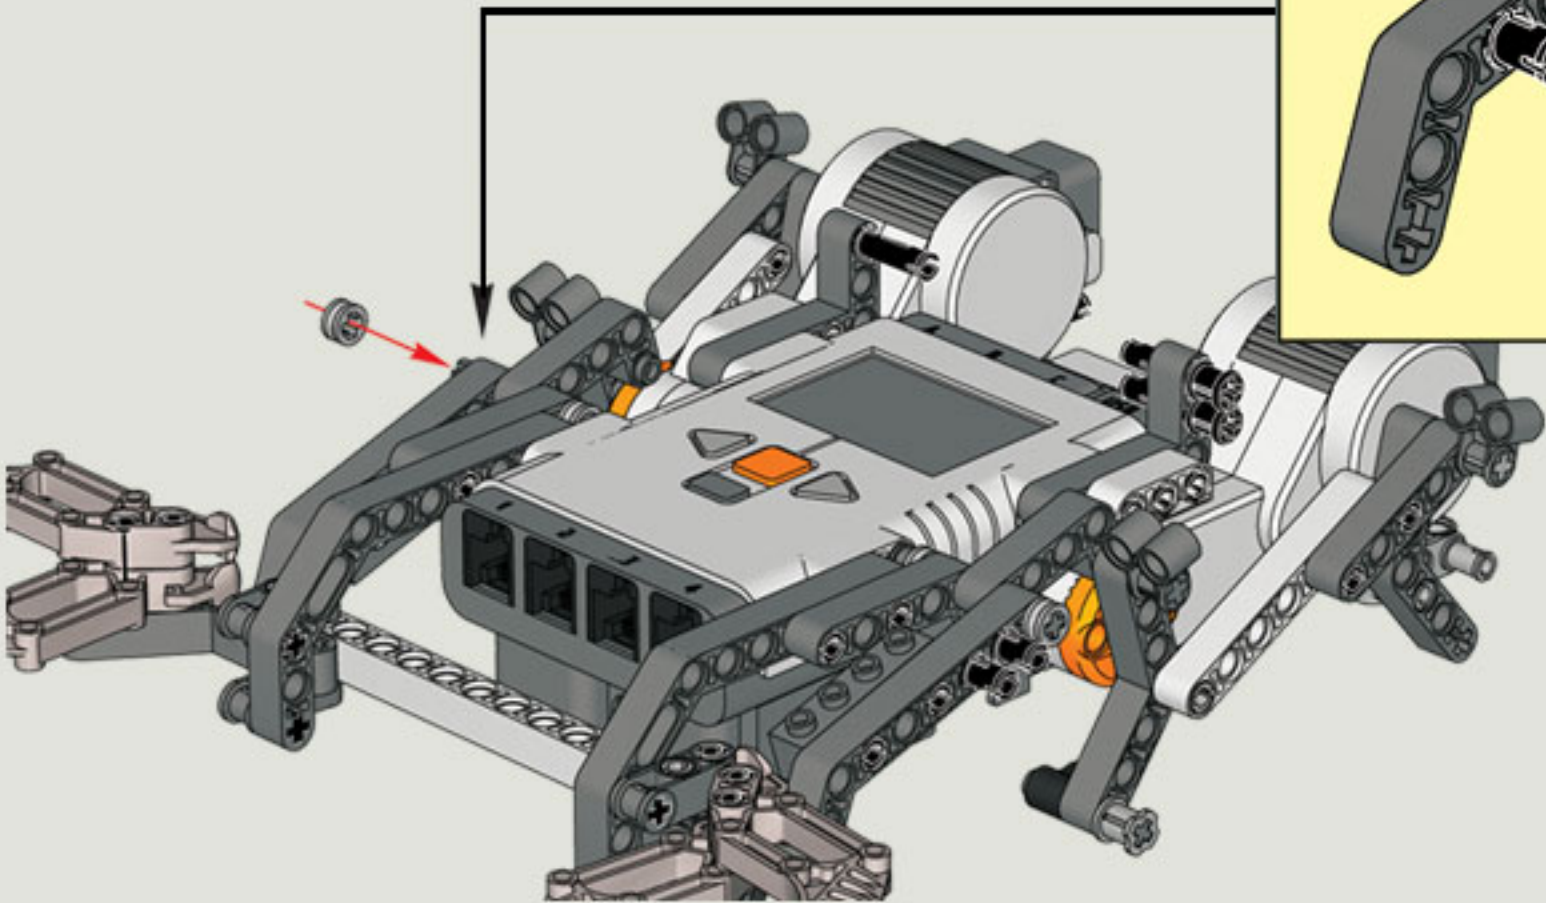

35 CM/14 INCH

2x

1x

1x

5

5

2x

1x

2x

1x

5

2x

The image shows a list of three LEGO parts, each with a quantity of 2x. From left to right: a blue Technic pin, a grey Technic pin with a central hole, and a black Technic pin with a central hole.

2x

2x

2x

1x

2x

1x

1x

35 CM/14 INCH