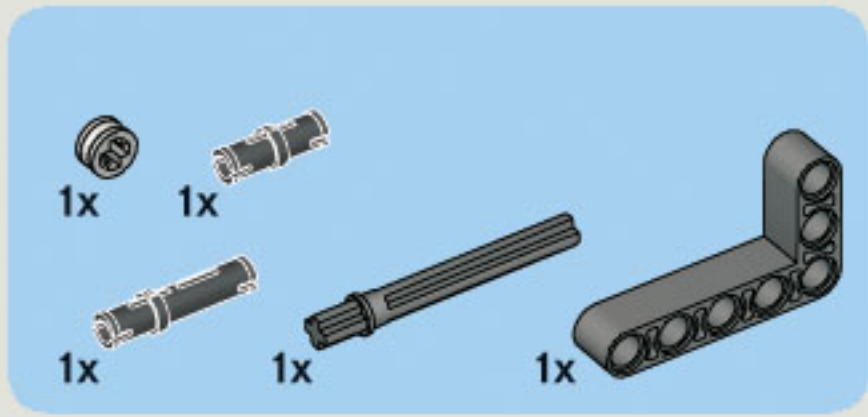

35 CM/14 INCH

2x

1x

1x

5

5

2x

1x

2x

1x

5

2x

The image shows a list of three LEGO parts, each with a quantity of 2x. From left to right: a blue Technic pin, a grey Technic pin with a central hole, and a black Technic pin with a central hole.

2x

2x

2x

1x

2x

1x

1x

35 CM/14 INCH