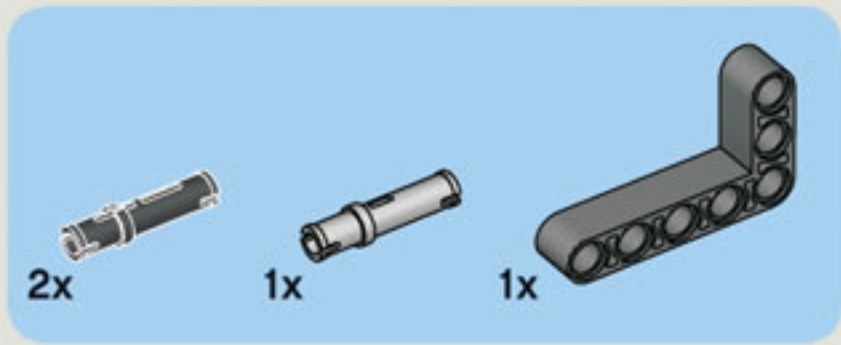

2x

1x

5

2x

The image shows a list of three LEGO parts, each with a quantity of 2x. From left to right: a blue Technic pin, a grey Technic pin with a central hole, and a black Technic pin with a central hole.

2x

2x

2x

1x

2x

1x

1x

35 CM/14 INCH

1x

50 CM/20 INCH

1x

50 CM/20 INCH

35 CM/14 INCH

35 CM/14 INCH

1x

35 CM/14 INCH