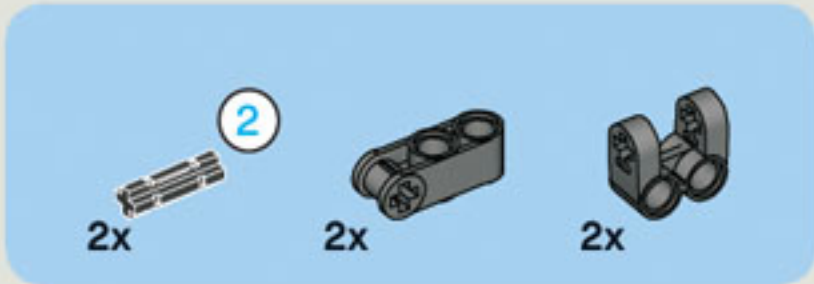

35 CM/14 INCH

2x

1x

1x

5

5

2x

1x

2x

1x

5

2x

The image shows a list of three LEGO parts, each with a quantity of 2x. From left to right: a blue Technic pin, a grey Technic pin with a central hole, and a black Technic pin with a central hole.

2x

2x

2x

1x

2x

1x

1x

35 CM/14 INCH

1x

50 CM/20 INCH

1x

50 CM/20 INCH

35 CM/14 INCH

35 CM/14 INCH

1x

35 CM/14 INCH