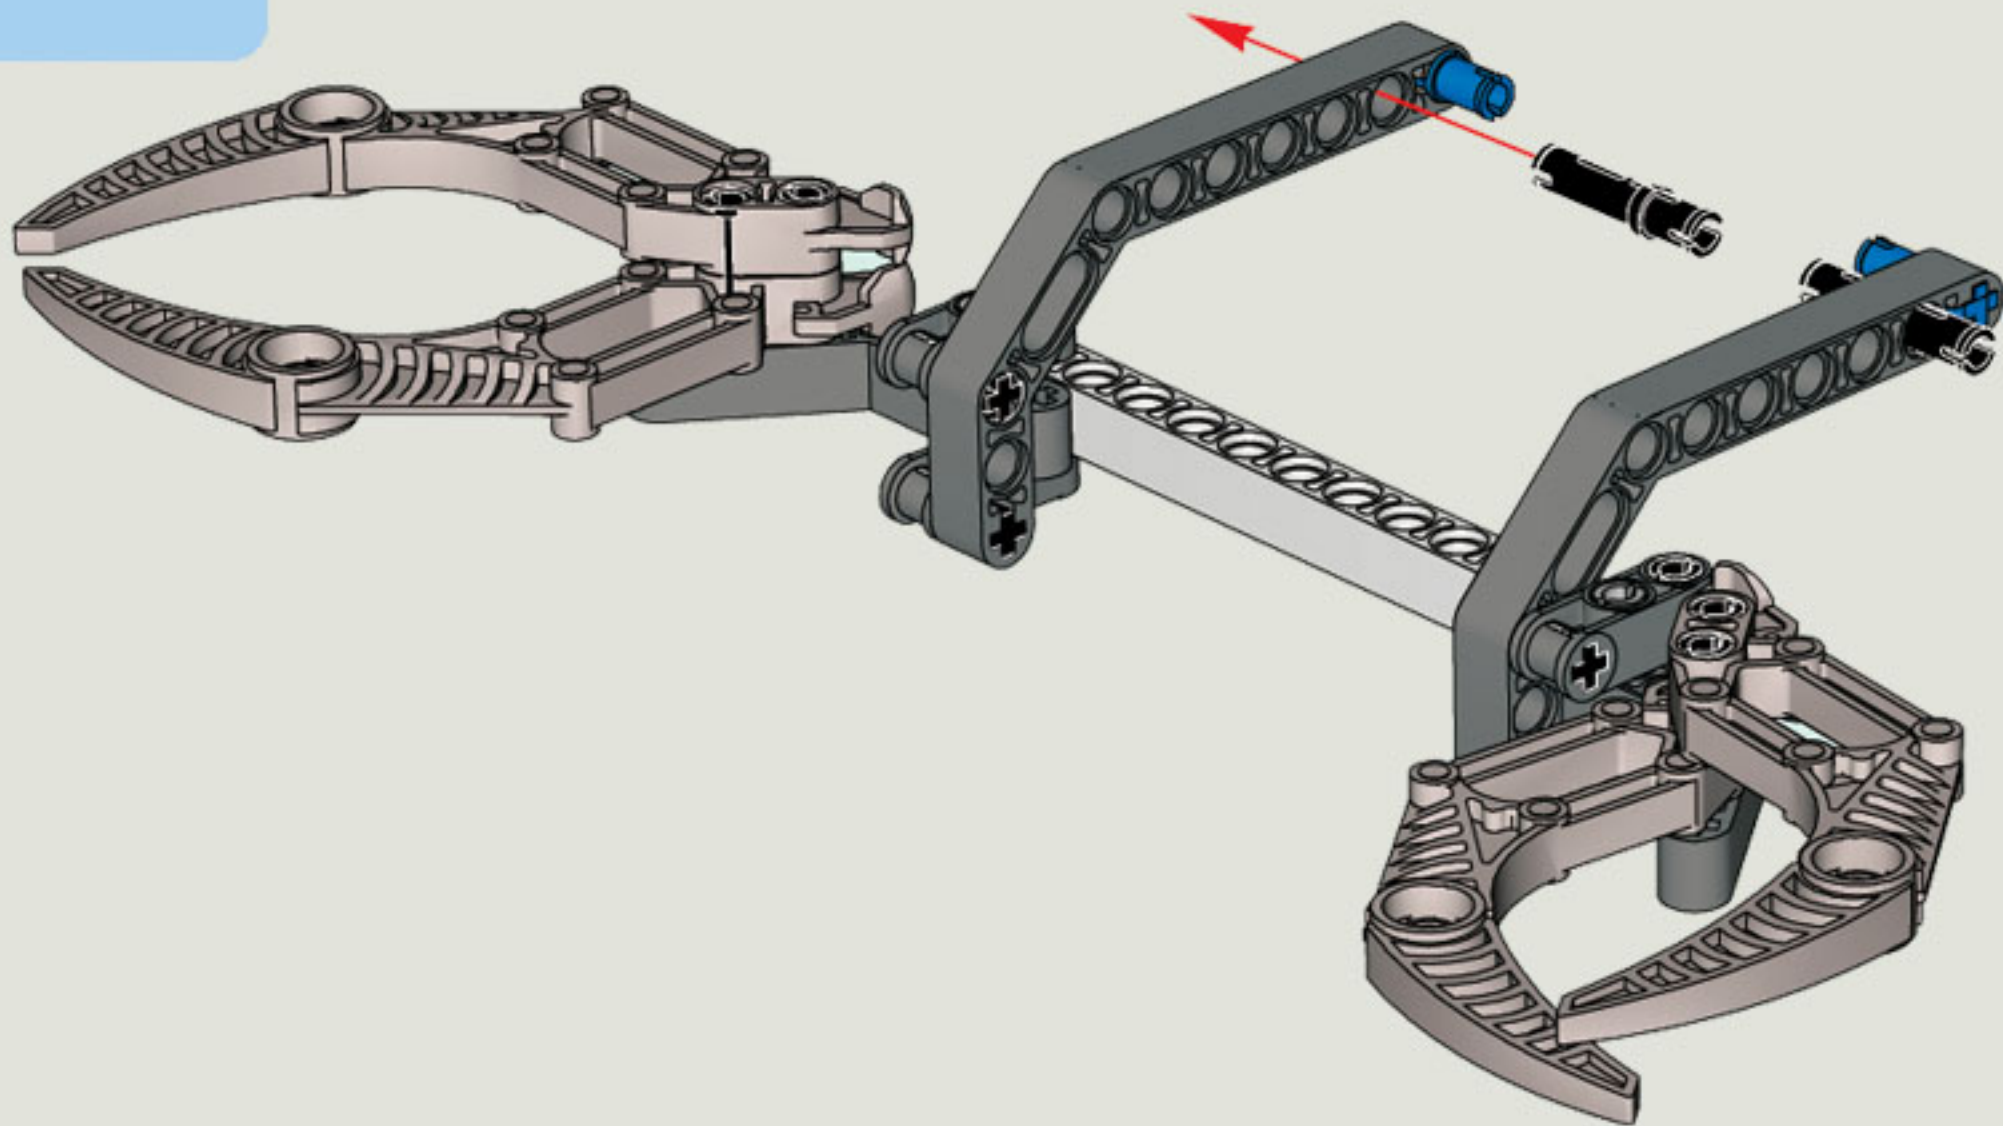

35 CM/14 INCH

2x

1x

1x

5

5

2x

1x

2x

1x

5

2x

The image shows a list of three LEGO parts, each with a quantity of 2x. From left to right: a blue Technic pin, a grey Technic pin with a central hole, and a black Technic pin with a central hole.

2x

2x

2x

1x

2x

1x

1x

35 CM/14 INCH

1x

50 CM/20 INCH

1x

50 CM/20 INCH

35 CM/14 INCH

35 CM/14 INCH

1x

35 CM/14 INCH