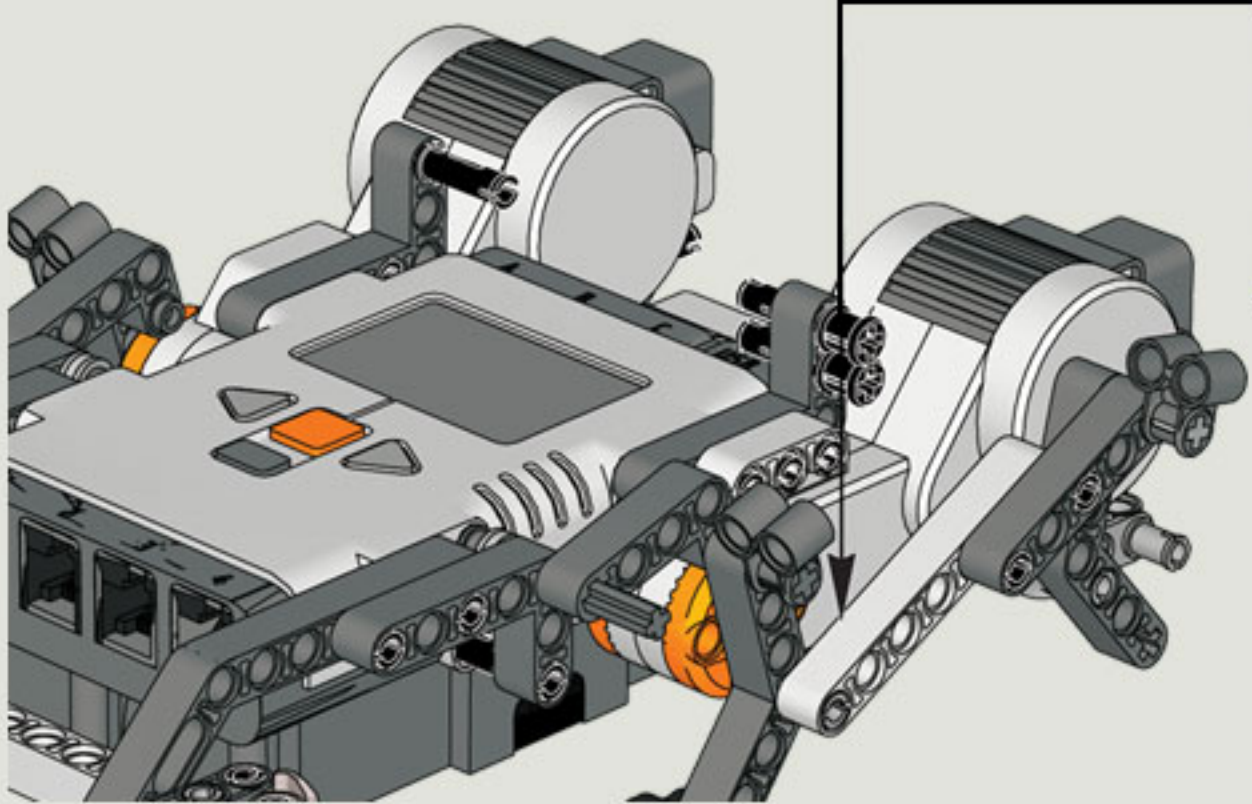

35 CM/14 INCH

2x

1x

1x

5

5

2x

1x

2x

1x

5

2x

The image shows a list of three LEGO parts, each with a quantity of 2x. From left to right: a blue Technic pin, a grey Technic pin with a central hole, and a black Technic pin with a central hole.