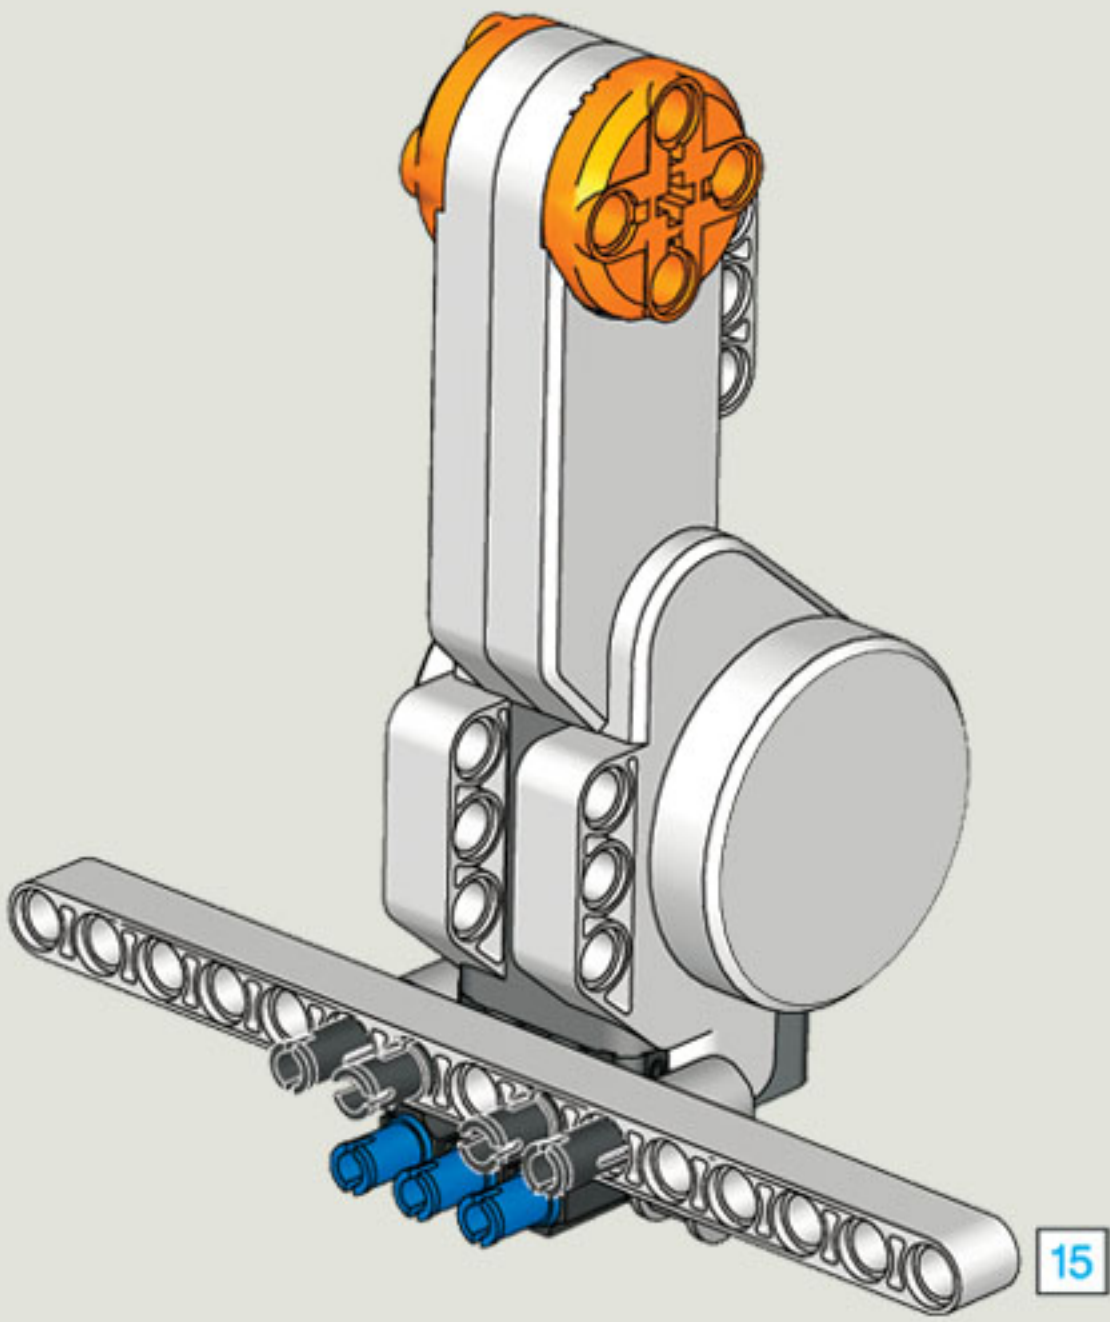

35 CM/14 INCH

2x

1x

1x

5

5

2x

1x

2x

1x

5

2x

The image shows a list of three LEGO parts, each with a quantity of 2x. From left to right: a blue Technic pin, a grey Technic pin with a central hole, and a black Technic pin with a central hole.

2x

2x

2x

1x

2x

1x

1x

35 CM/14 INCH

1x

50 CM/20 INCH

1x

50 CM/20 INCH

35 CM/14 INCH

35 CM/14 INCH

1x

35 CM/14 INCH