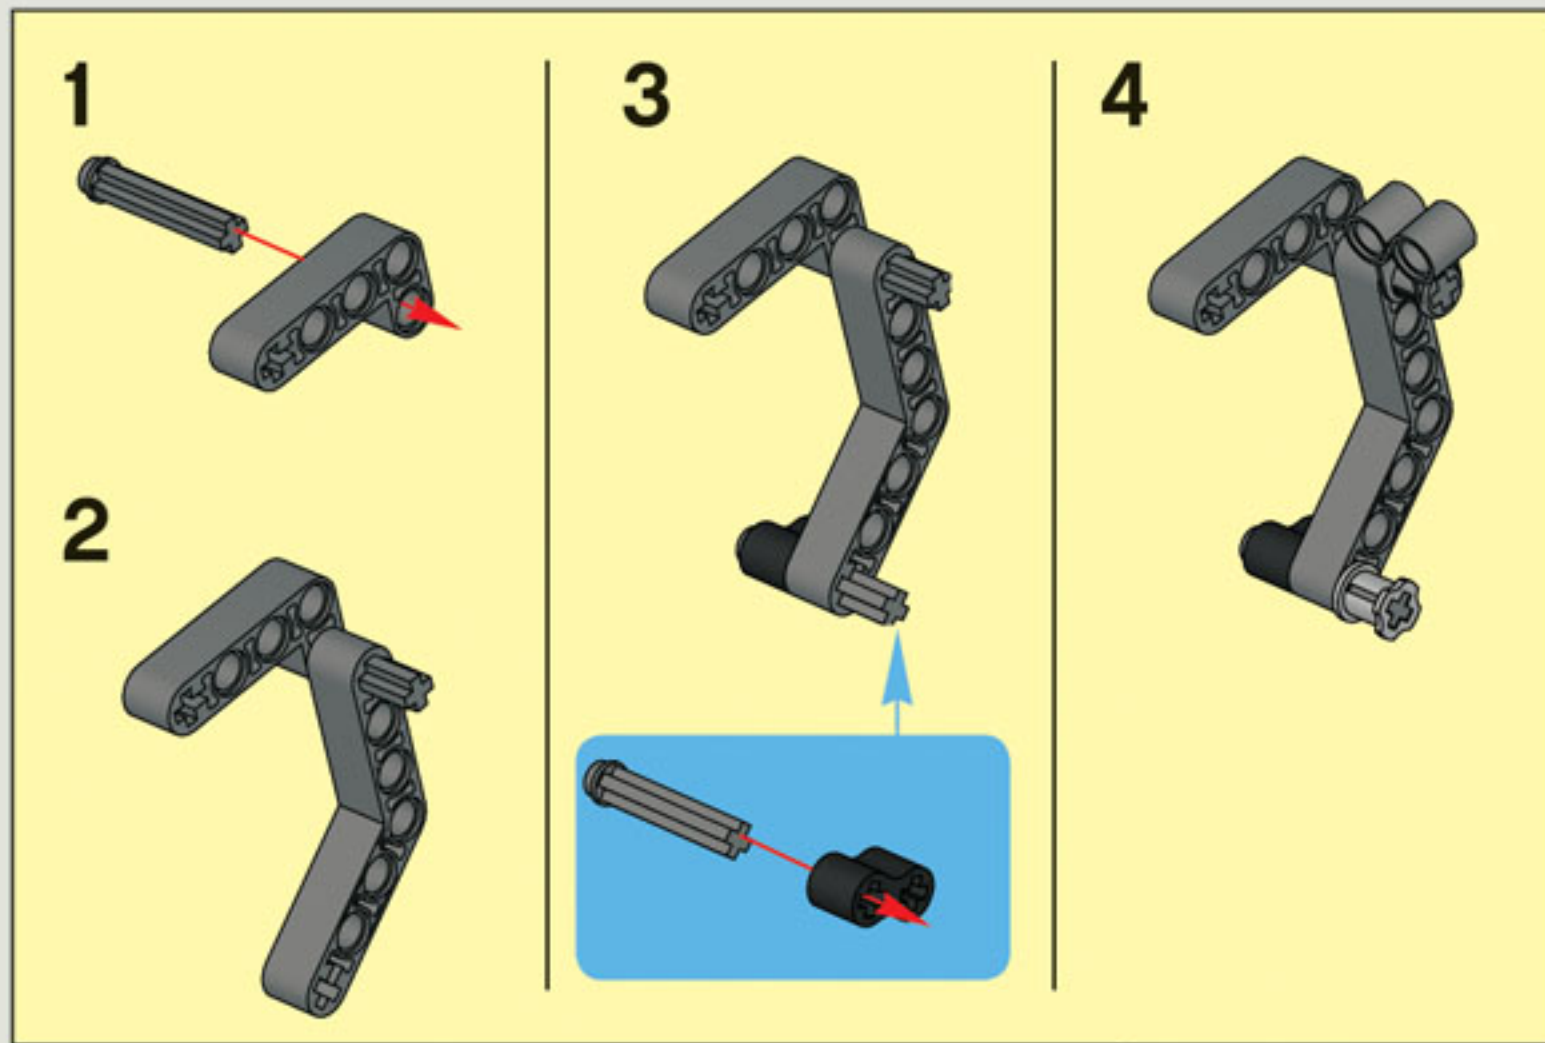

35 CM/14 INCH

2x

1x

1x

5

5

2x

1x

2x

1x

5

2x

The image shows a list of three LEGO parts, each with a quantity of 2x. From left to right: a blue Technic pin, a grey Technic pin with a central hole, and a black Technic pin with a central hole.

2x

2x

2x

1x

2x

1x

1x

35 CM/14 INCH