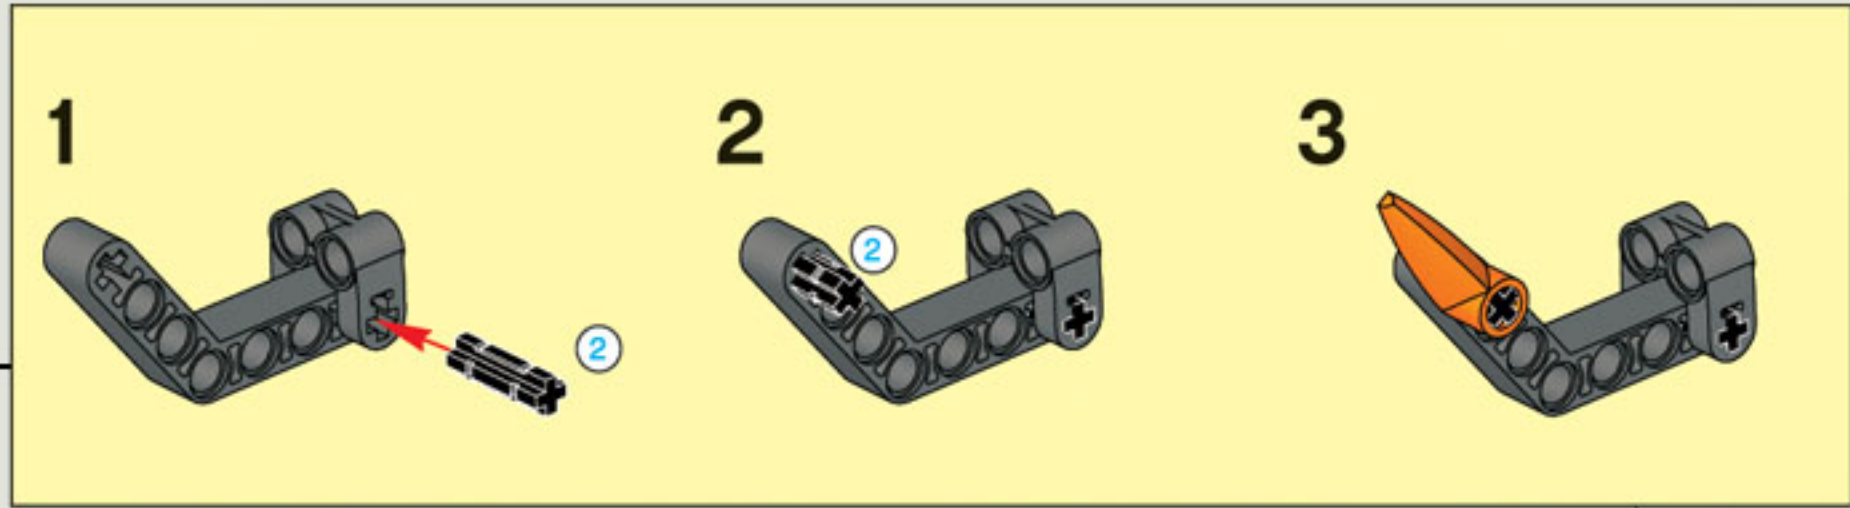

35 CM/14 INCH

2x

1x

1x

5

5

2x

1x

2x

1x

5

2x

The image shows a list of three LEGO parts, each with a quantity of 2x. From left to right: a blue Technic pin, a grey Technic pin with a central hole, and a black Technic pin with a central hole.