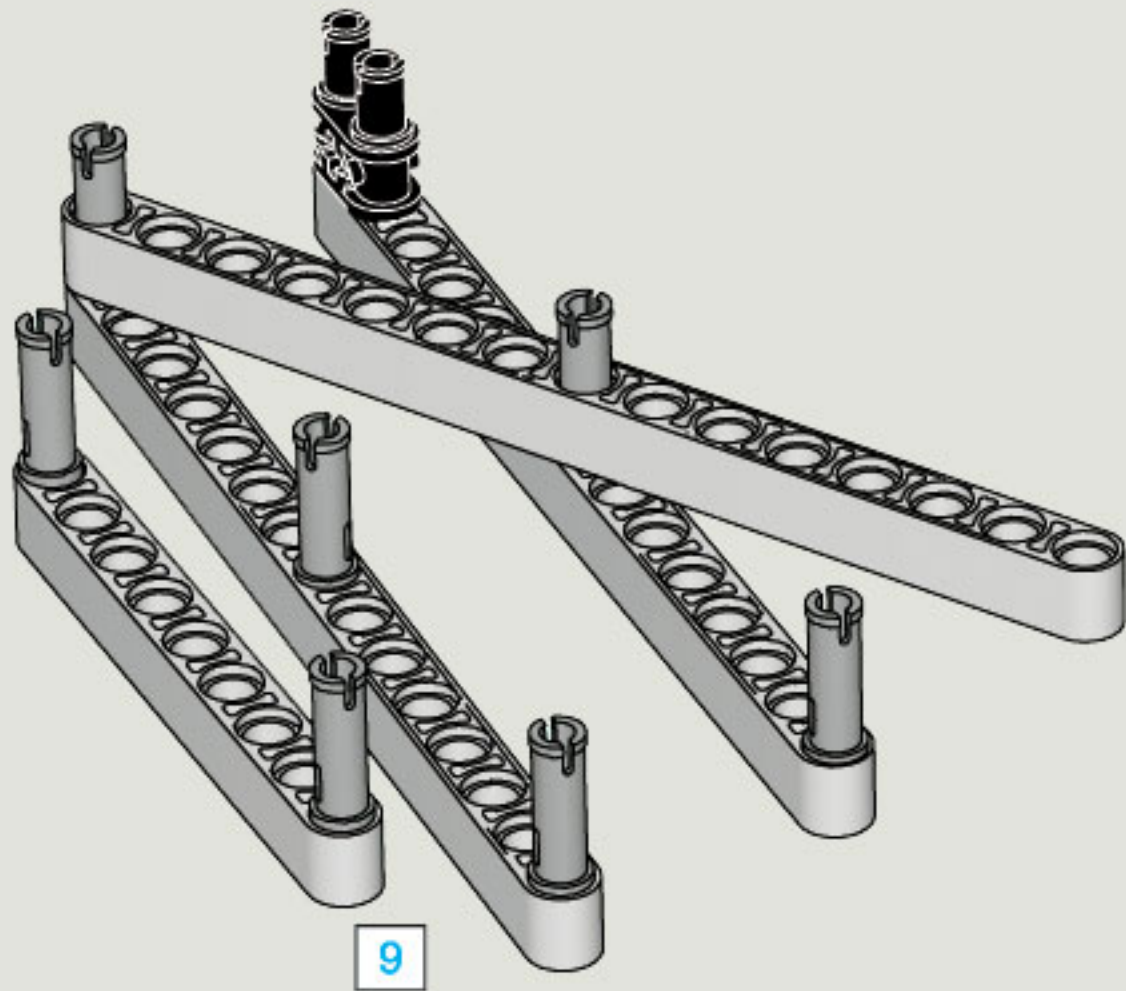

2x

1x

5

2x

The image shows a list of three LEGO parts, each with a quantity of 2x. From left to right: a blue Technic pin, a grey Technic pin with a central hole, and a black Technic pin with a central hole.

2x

2x

2x

1x

2x

1x

1x

35 CM/14 INCH

1x

50 CM/20 INCH

1x

50 CM/20 INCH

35 CM/14 INCH

35 CM/14 INCH

1x

35 CM/14 INCH

4

5

6

20 CM/8 INCH

1x