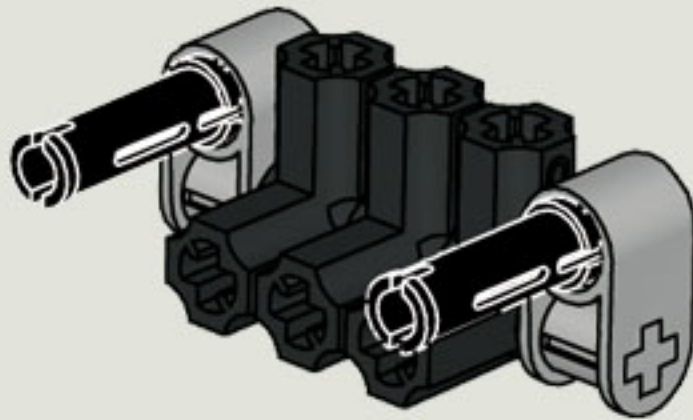

35 CM/14 INCH

2x

1x

1x

5

5

2x

1x

2x

1x

5

2x

The image shows a list of three LEGO parts, each with a quantity of 2x. From left to right: a blue Technic pin, a grey Technic pin with a central hole, and a black Technic pin with a central hole.

2x

2x

2x

1x

2x

1x

1x

35 CM/14 INCH