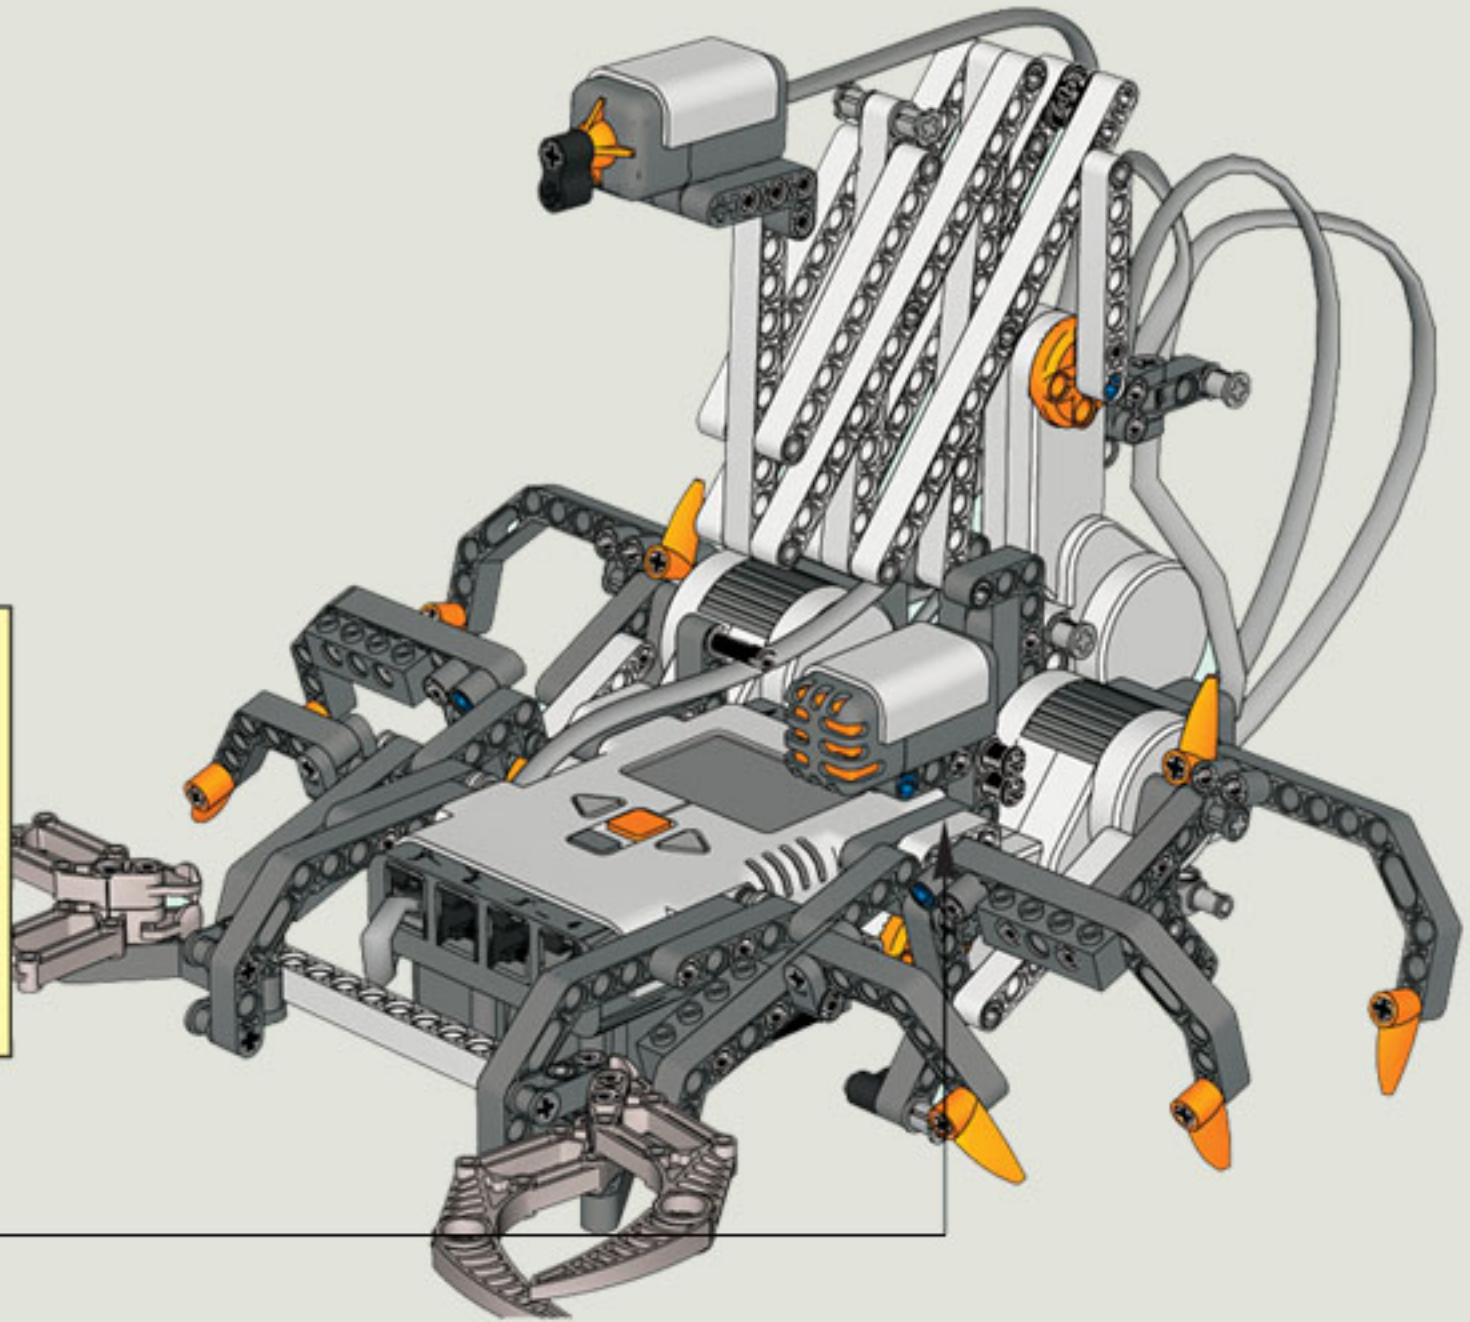

2x

1x

5

2x

The image shows a list of three LEGO parts, each with a quantity of 2x. From left to right: a blue Technic pin, a grey Technic pin with a central hole, and a black Technic pin with a central hole.

1x

50 CM/20 INCH

1x

50 CM/20 INCH

35 CM/14 INCH

35 CM/14 INCH

1x

35 CM/14 INCH

4

5

6

20 CM/8 INCH

1x