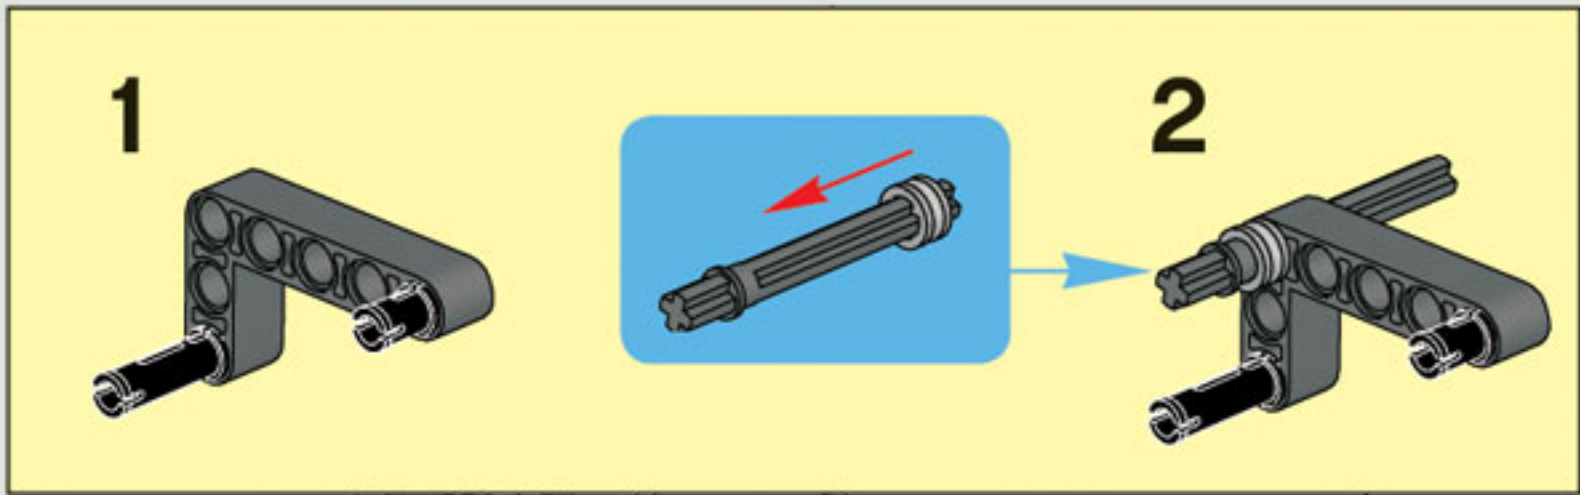

35 CM/14 INCH

2x

1x

1x

5

5

2x

1x

2x

1x

5

2x

The image shows a list of three LEGO parts, each with a quantity of 2x. From left to right: a blue Technic pin, a grey Technic pin with a central hole, and a black Technic pin with a central hole.