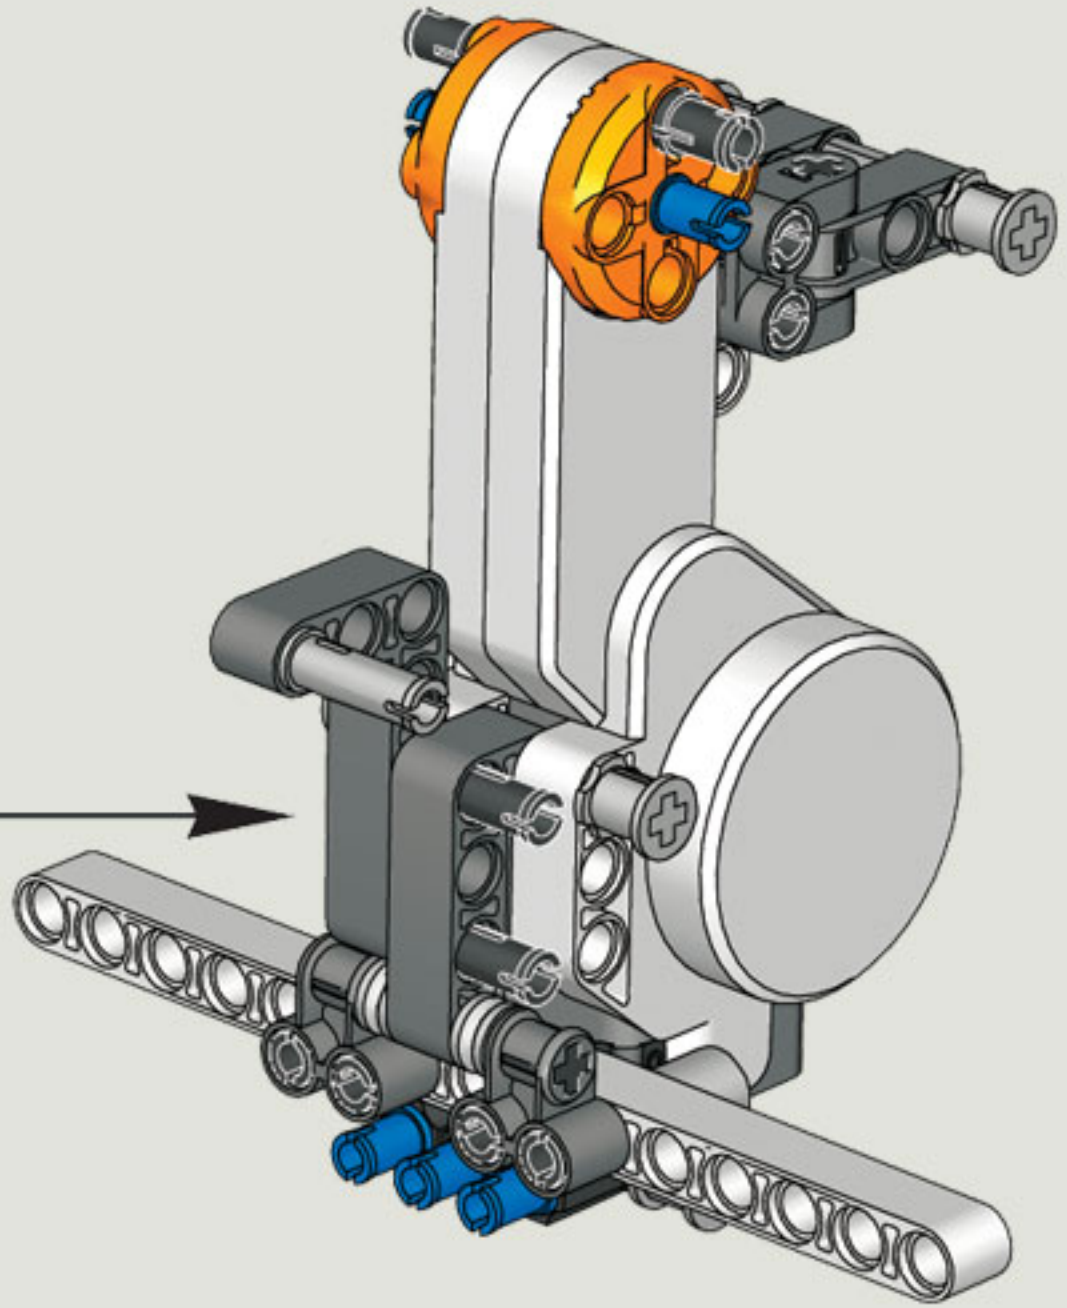

2x

1x

5

2x

The image shows a list of three LEGO parts, each with a quantity of 2x. From left to right: a blue Technic pin, a grey Technic pin with a central hole, and a black Technic pin with a central hole.

2x

2x

2x

1x

2x

1x

1x

35 CM/14 INCH

1x

50 CM/20 INCH

1x

50 CM/20 INCH

35 CM/14 INCH

35 CM/14 INCH

1x

35 CM/14 INCH

4

5

6

20 CM/8 INCH

1x