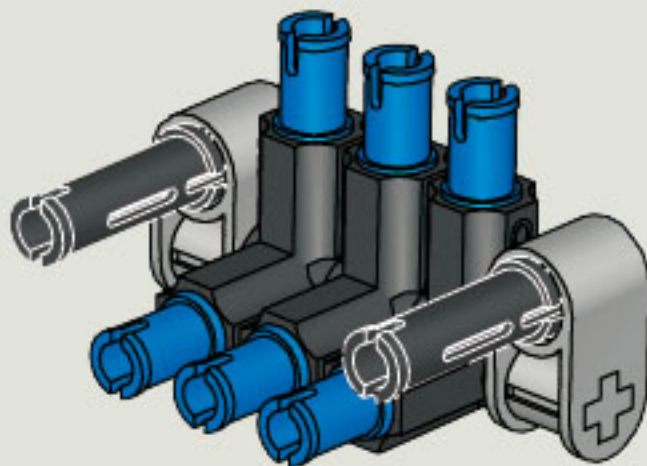

35 CM/14 INCH

2x

1x

1x

5

5

2x

1x

2x

1x

5

2x

The image shows a list of three LEGO parts, each with a quantity of 2x. From left to right: a blue Technic pin, a grey Technic pin with a central hole, and a black Technic pin with a central hole.

2x

2x

2x

1x

2x

1x

1x

35 CM/14 INCH