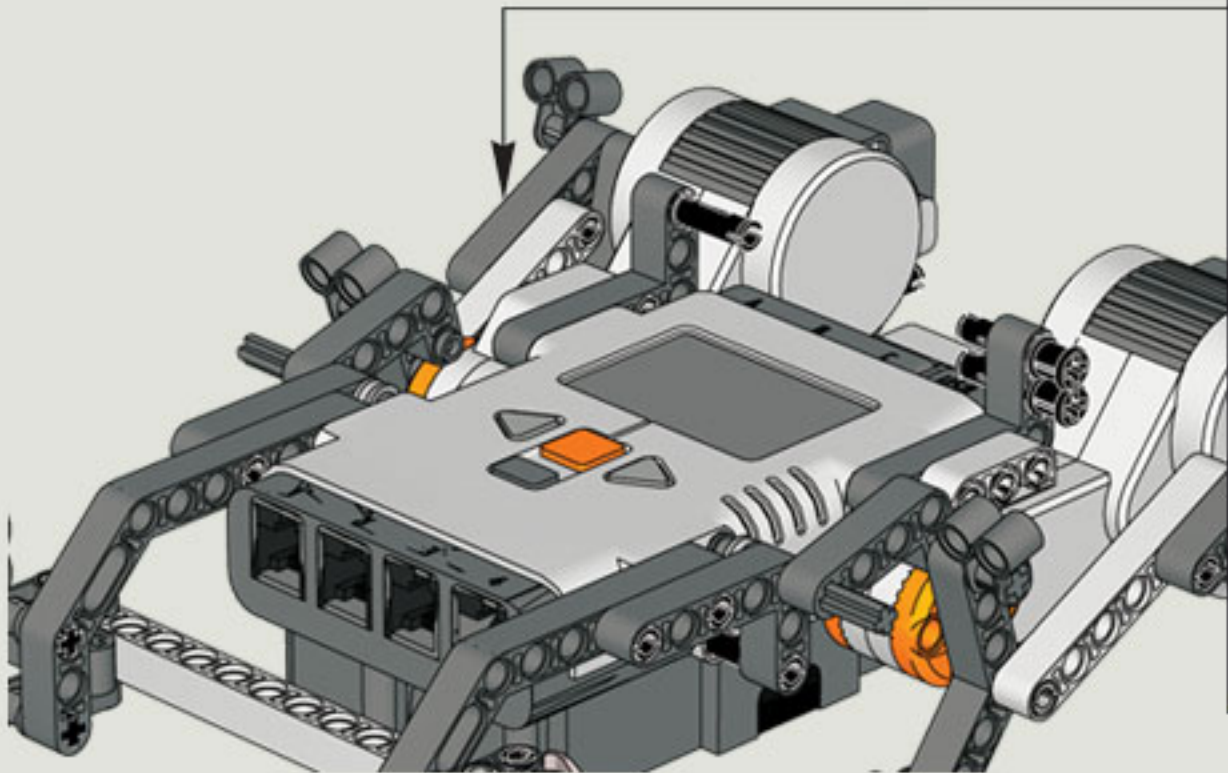

35 CM/14 INCH

2x

1x

1x

5

5

2x

1x

2x

1x

5

2x

The image shows a list of three LEGO parts, each with a quantity of 2x. From left to right: a blue Technic pin, a grey Technic pin with a central hole, and a black Technic pin with a central hole.