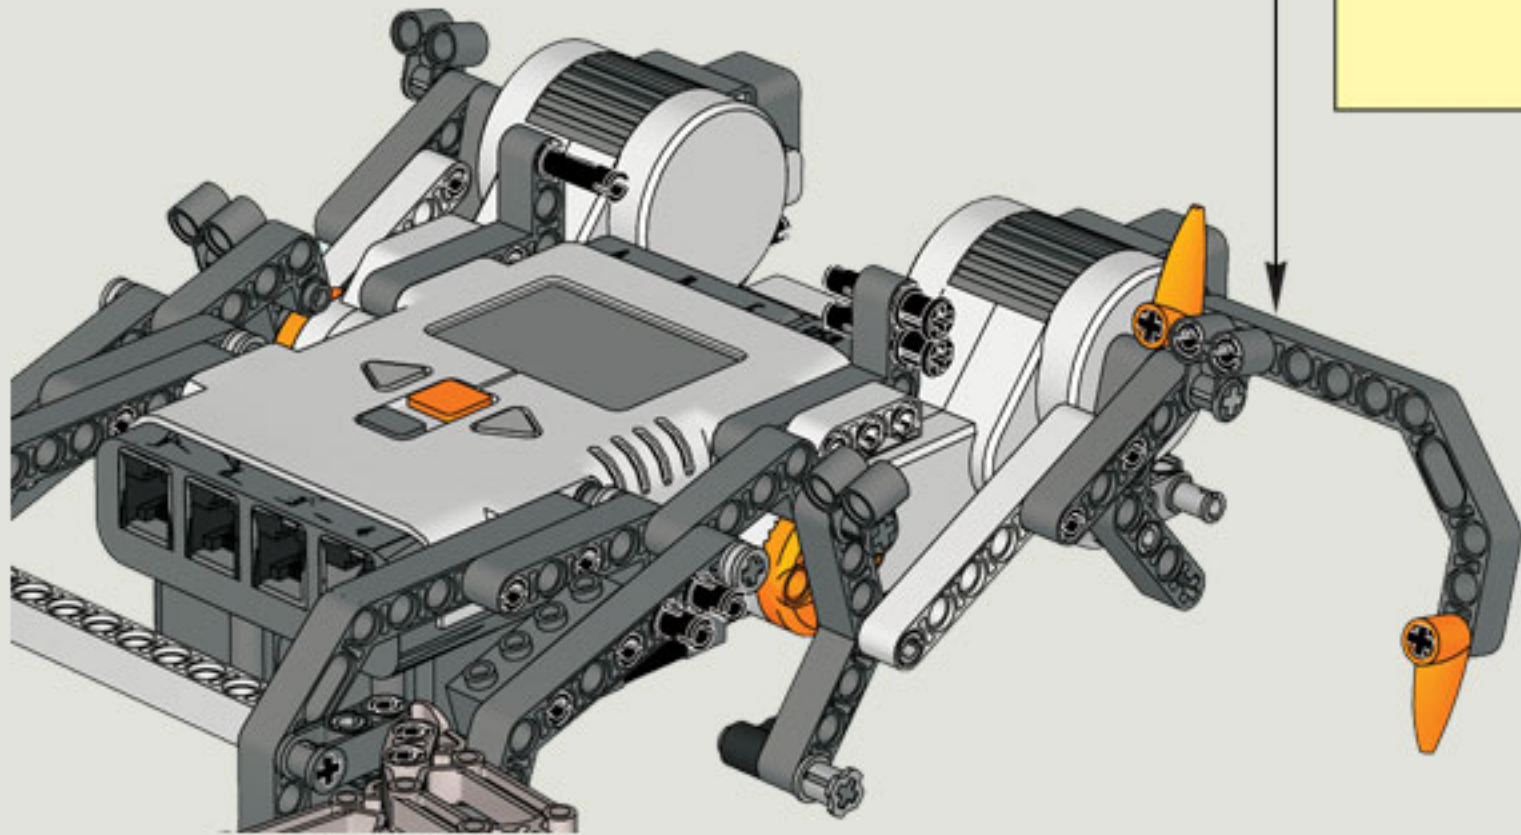

35 CM/14 INCH

2x

1x

1x

5

5

2x

1x

2x

1x

5

2x

The image shows a list of three LEGO parts, each with a quantity of 2x. From left to right: a blue Technic pin, a grey Technic pin with a central hole, and a black Technic pin with a central hole.

2x

2x

2x

1x

2x

1x

1x

35 CM/14 INCH