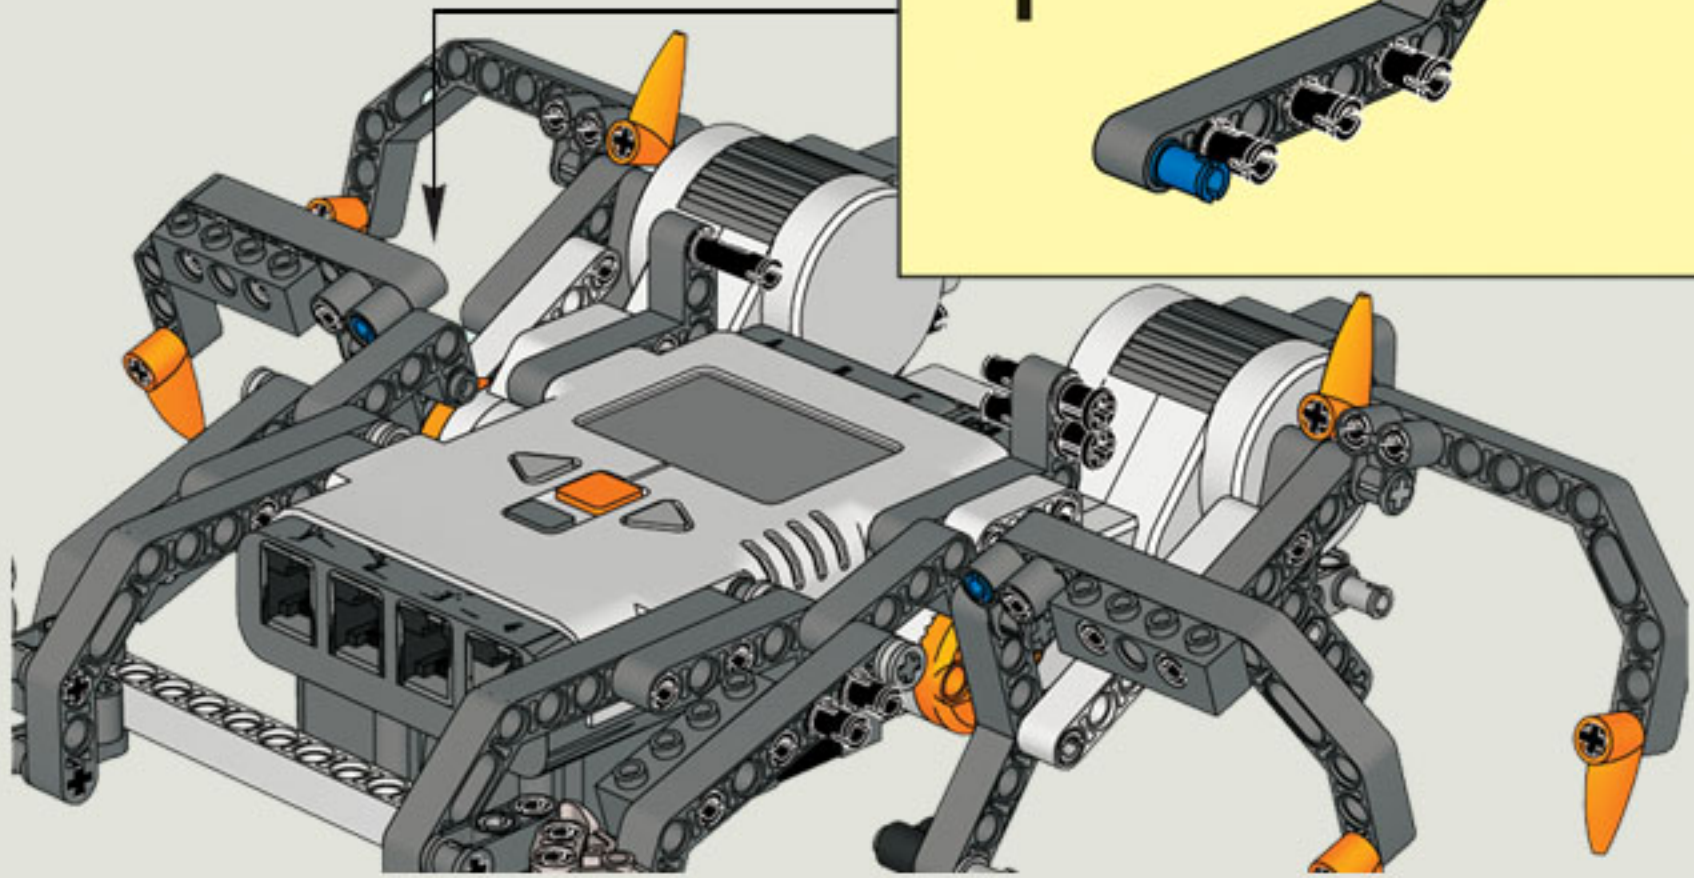

35 CM/14 INCH

2x

1x

1x

5

5

2x

1x

2x

1x

5

2x

The image shows a list of three LEGO parts, each with a quantity of 2x. From left to right: a blue Technic pin, a grey Technic pin with a central hole, and a black Technic pin with a central hole.

2x

2x

2x

1x

2x

1x

1x

35 CM/14 INCH