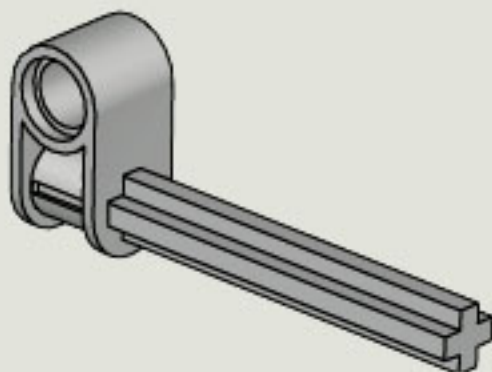

35 CM/14 INCH

2x

1x

1x

5

5

2x

1x

2x

1x

5

2x

The image shows a list of three LEGO parts, each with a quantity of 2x. From left to right: a blue Technic pin, a grey Technic pin with a central hole, and a black Technic pin with a central hole.

2x

2x

2x

1x

2x

1x

1x

35 CM/14 INCH

1x

50 CM/20 INCH

1x

50 CM/20 INCH

35 CM/14 INCH

35 CM/14 INCH

1x

35 CM/14 INCH