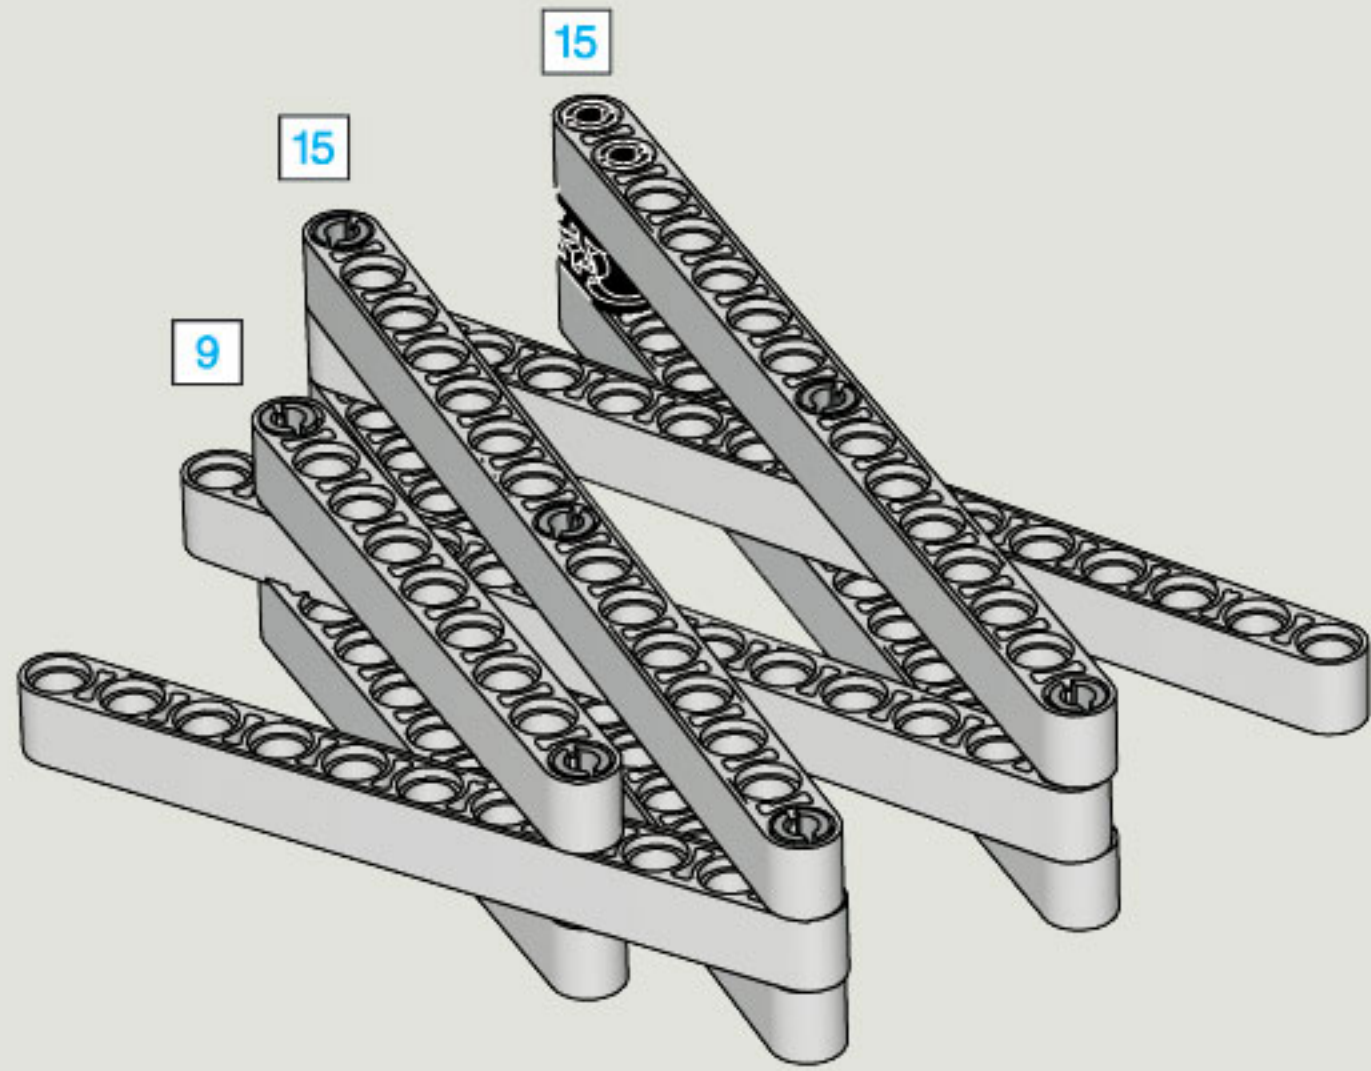

2x

1x

5

2x

The image shows a list of three LEGO parts, each with a quantity of 2x. From left to right: a blue Technic pin, a grey Technic pin with a central hole, and a black Technic pin with a central hole.

2x

2x

2x

1x

2x

1x

1x

35 CM/14 INCH

1x

50 CM/20 INCH

1x

50 CM/20 INCH

35 CM/14 INCH

35 CM/14 INCH

1x

35 CM/14 INCH

4

5

6

20 CM/8 INCH

1x