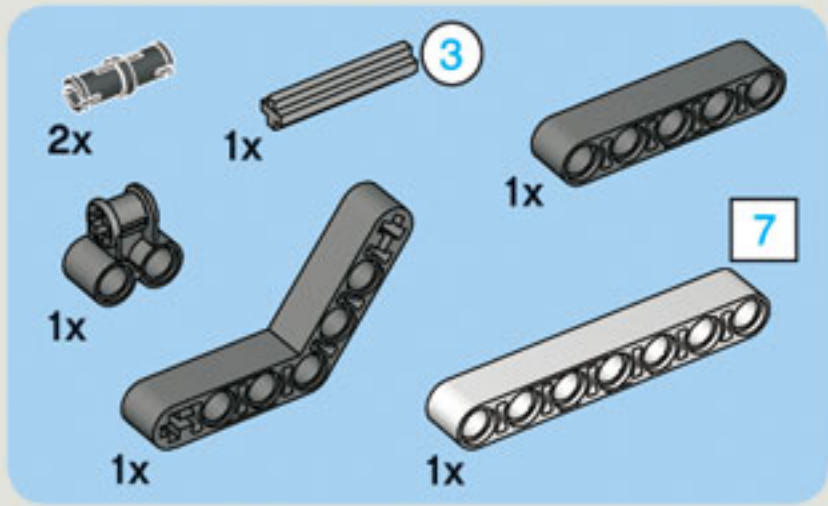

35 CM/14 INCH

2x

1x

1x

5

5

2x

1x

2x

1x

5

2x

The image shows a list of three LEGO parts, each with a quantity of 2x. From left to right: a blue Technic pin, a grey Technic pin with a central hole, and a black Technic pin with a central hole.

2x

2x

2x

1x

2x

1x

1x

35 CM/14 INCH

1x

50 CM/20 INCH

1x

50 CM/20 INCH

35 CM/14 INCH

35 CM/14 INCH

1x

35 CM/14 INCH