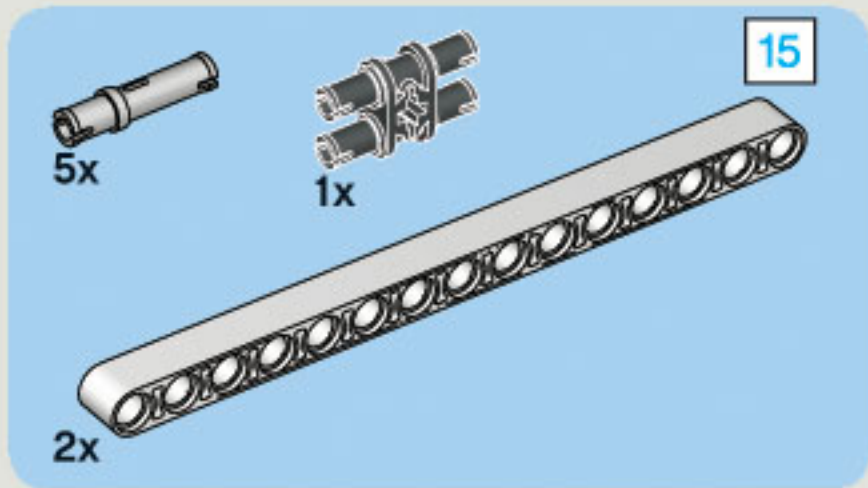

2x

1x

5

2x

The image shows a list of three LEGO parts, each with a quantity of 2x. From left to right: a blue Technic pin, a grey Technic pin with a central hole, and a black Technic pin with a central hole.

2x

2x

2x

1x

2x

1x

1x

35 CM/14 INCH

1x

50 CM/20 INCH

1x

50 CM/20 INCH

35 CM/14 INCH

35 CM/14 INCH

1x

35 CM/14 INCH

4

5

6

20 CM/8 INCH

1x