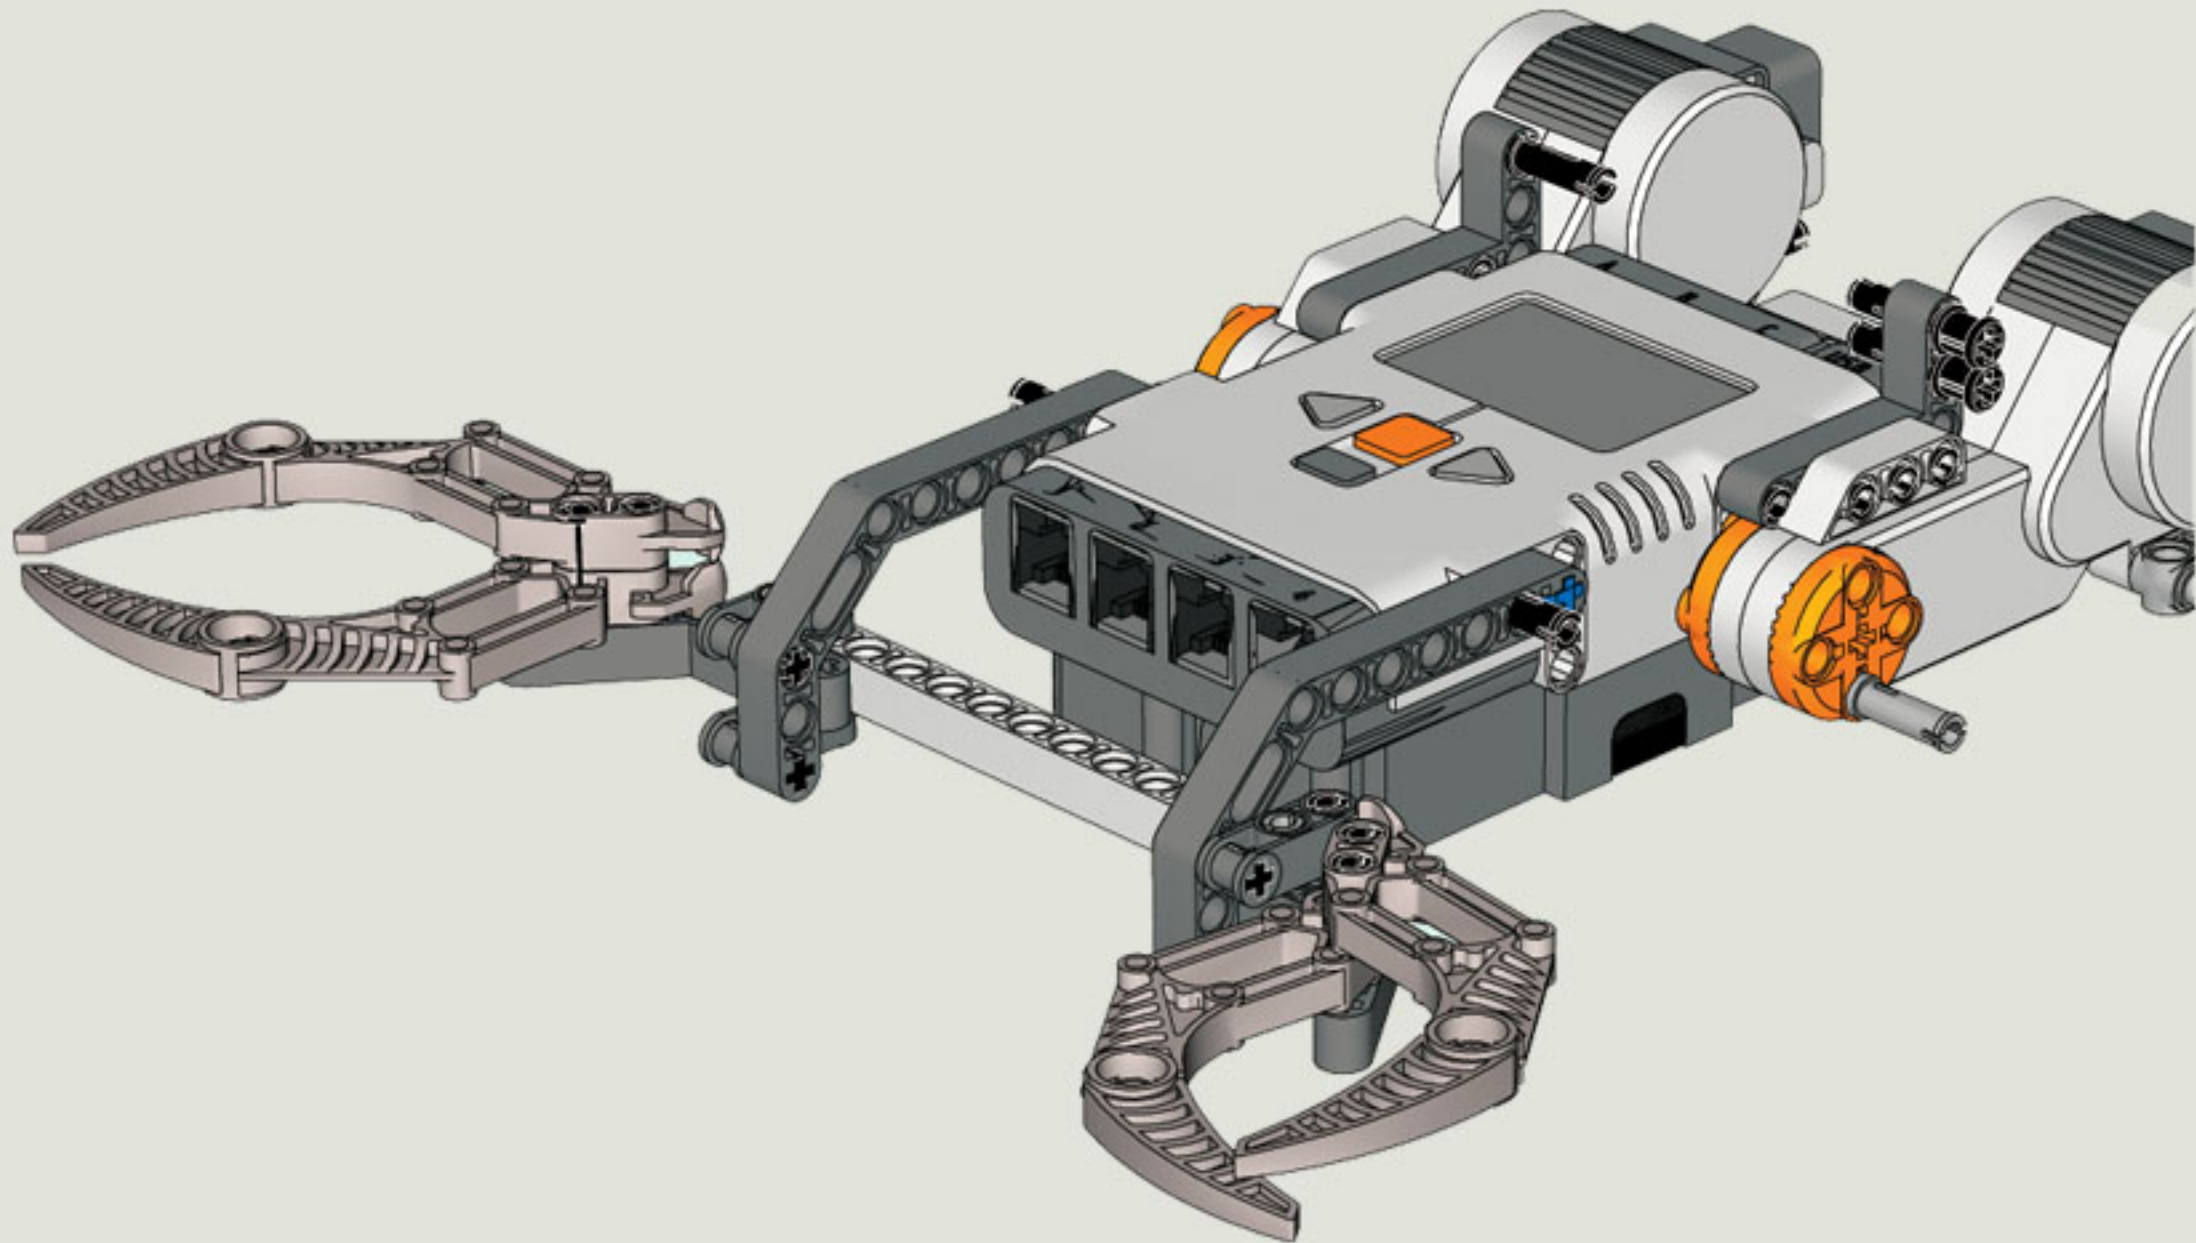

35 CM/14 INCH

2x

1x

1x

5

5

2x

1x

2x

1x

5

2x

The image shows a list of three LEGO parts, each with a quantity of 2x. From left to right: a blue Technic pin, a grey Technic pin with a central hole, and a black Technic pin with a central hole.

2x

2x

2x

1x

2x

1x

1x

35 CM/14 INCH

1x

50 CM/20 INCH

1x

50 CM/20 INCH

35 CM/14 INCH

35 CM/14 INCH

1x

35 CM/14 INCH