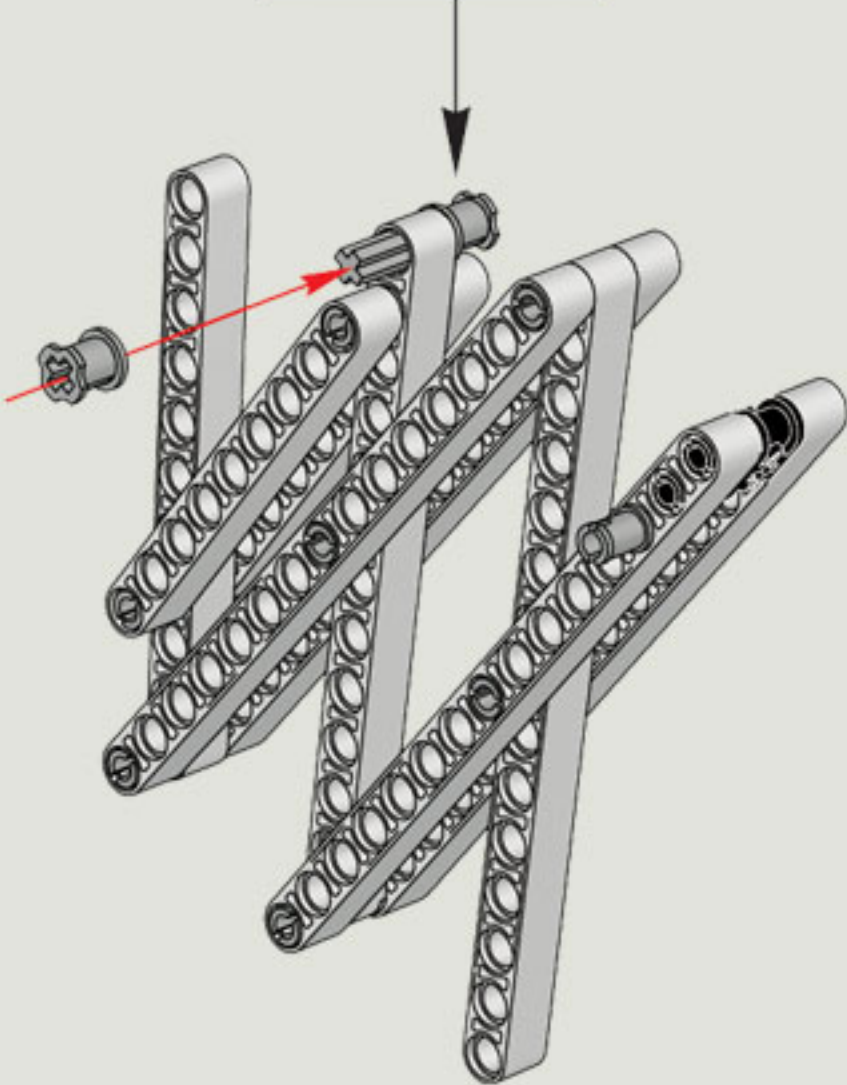

2x

1x

5

2x

The image shows a list of three LEGO parts, each with a quantity of 2x. From left to right: a blue Technic pin, a grey Technic pin with a central hole, and a black Technic pin with a central hole.

2x

2x

2x

1x

2x

1x

1x

35 CM/14 INCH

1x

50 CM/20 INCH

1x

50 CM/20 INCH

35 CM/14 INCH

35 CM/14 INCH

1x

35 CM/14 INCH

4

5

6

20 CM/8 INCH

1x