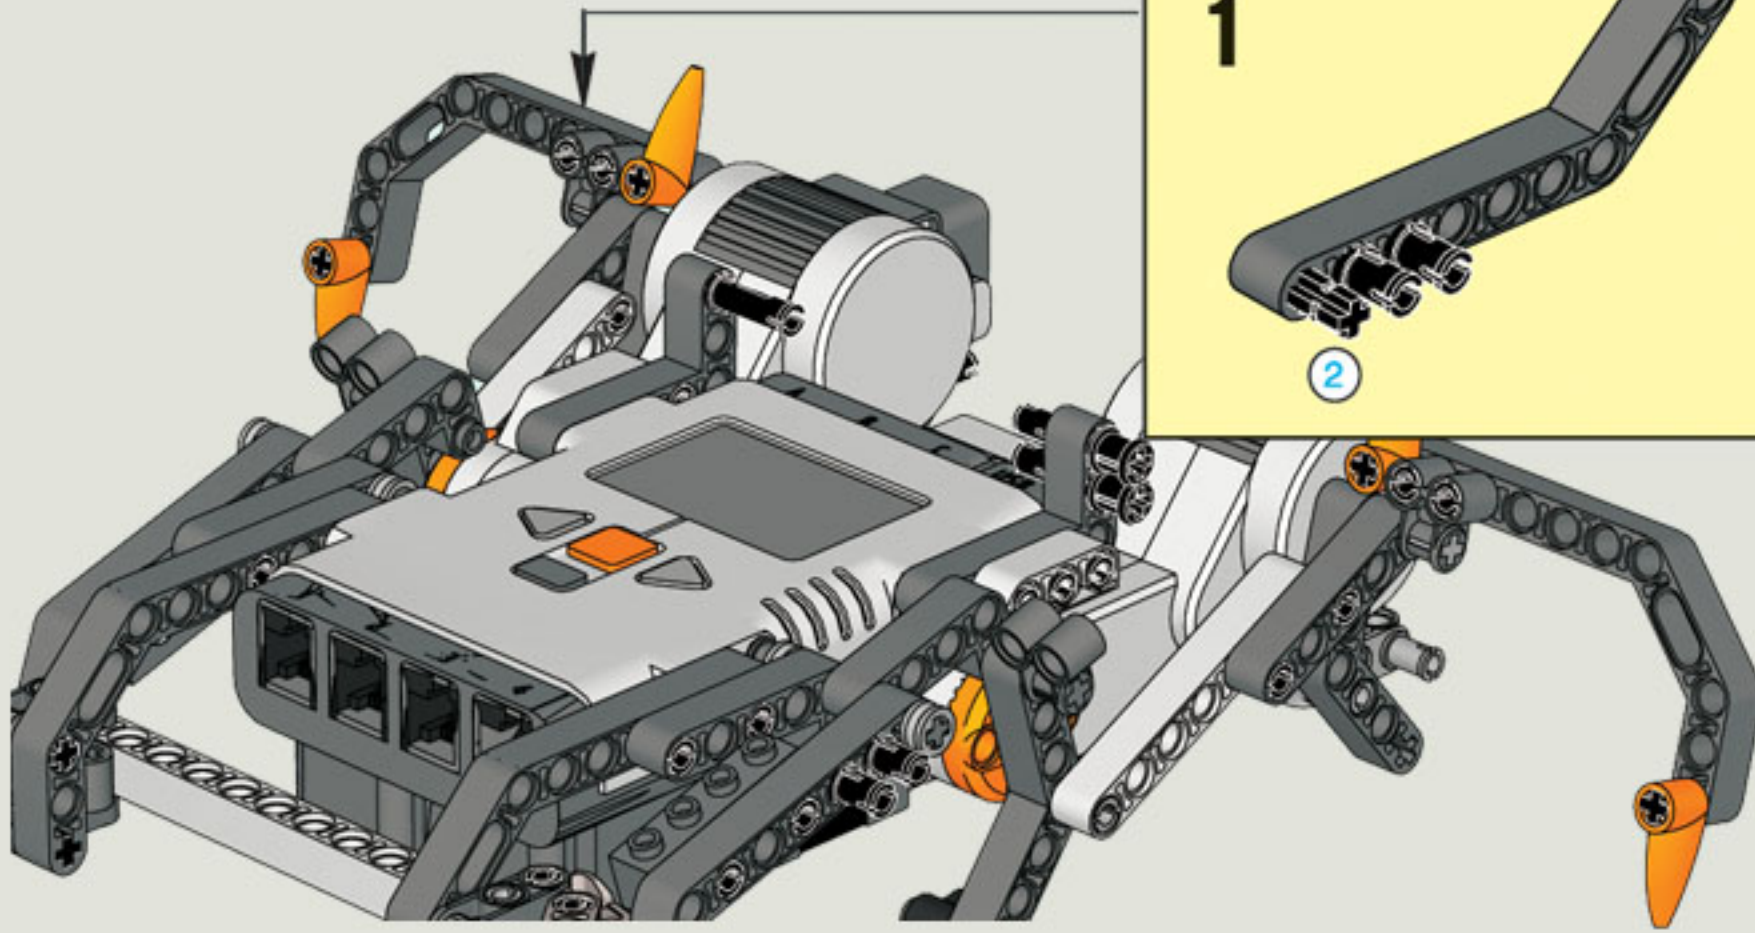

35 CM/14 INCH

2x

1x

1x

5

5

2x

1x

2x

1x

5

2x

The image shows a list of three LEGO parts, each with a quantity of 2x. From left to right: a blue Technic pin, a grey Technic pin with a central hole, and a black Technic pin with a central hole.

2x

2x

2x

1x

2x

1x

1x

35 CM/14 INCH