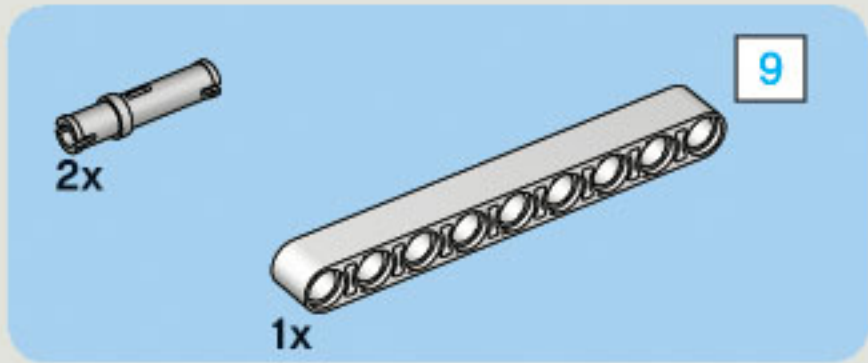

2x

1x

5

2x

The image shows a list of three LEGO parts, each with a quantity of 2x. From left to right: a blue Technic pin, a grey Technic pin with a central hole, and a black Technic pin with a central hole.

2x

2x

2x

1x

2x

1x

1x

35 CM/14 INCH

1x

50 CM/20 INCH

1x

50 CM/20 INCH

35 CM/14 INCH

35 CM/14 INCH

1x

35 CM/14 INCH