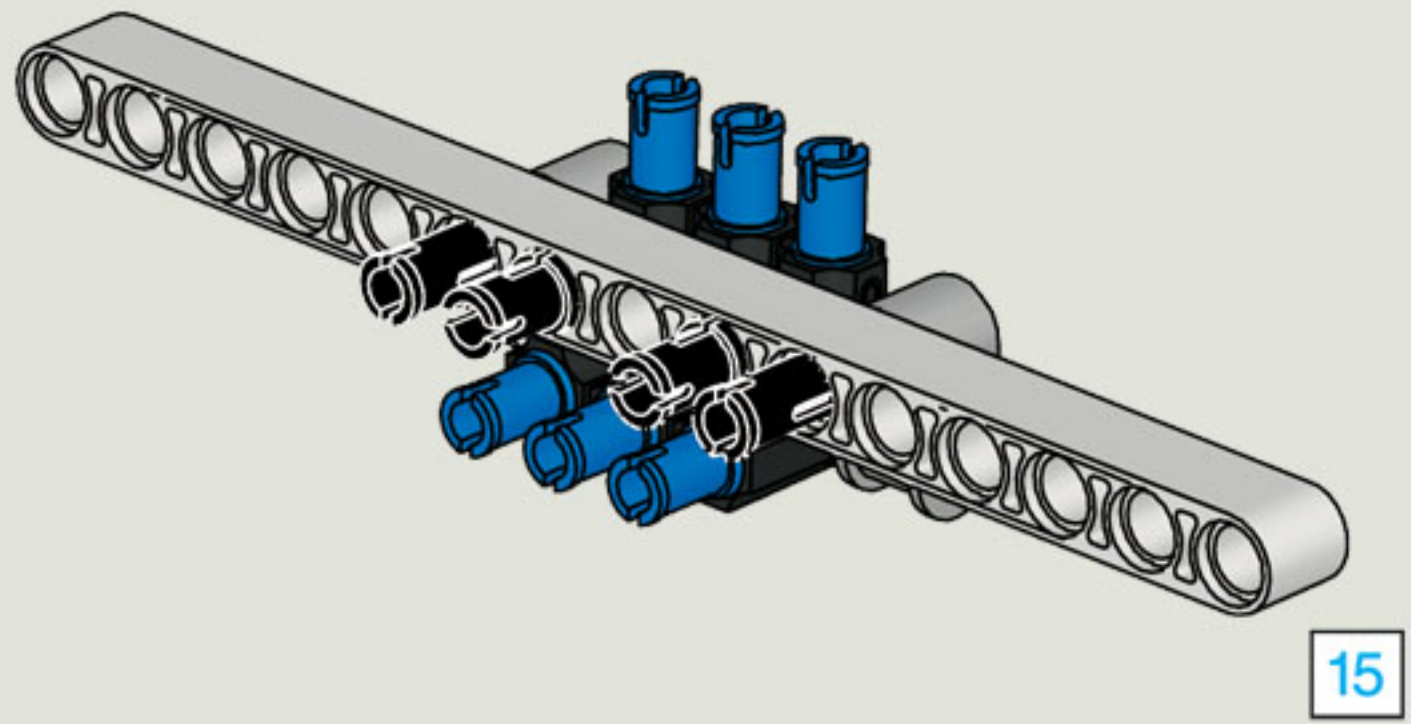

35 CM/14 INCH

2x

1x

1x

5

5

2x

1x

2x

1x

5

2x

The image shows a list of three LEGO parts, each with a quantity of 2x. From left to right: a blue Technic pin, a grey Technic pin with a central hole, and a black Technic pin with a central hole.

2x

2x

2x

1x

2x

1x

1x

35 CM/14 INCH

1x

50 CM/20 INCH

1x

50 CM/20 INCH

35 CM/14 INCH

35 CM/14 INCH

1x

35 CM/14 INCH