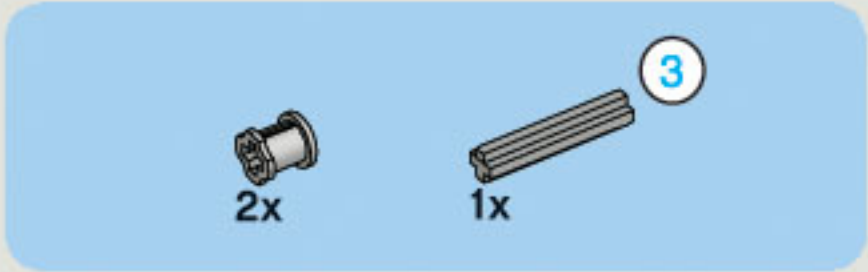

2x

1x

5

2x

The image shows a list of three LEGO parts, each with a quantity of 2x. From left to right: a blue Technic pin, a grey Technic pin with a central hole, and a black Technic pin with a central hole.

2x

2x

2x

1x

2x

1x

1x

35 CM/14 INCH

1x

50 CM/20 INCH

1x

50 CM/20 INCH

35 CM/14 INCH

35 CM/14 INCH

1x

35 CM/14 INCH