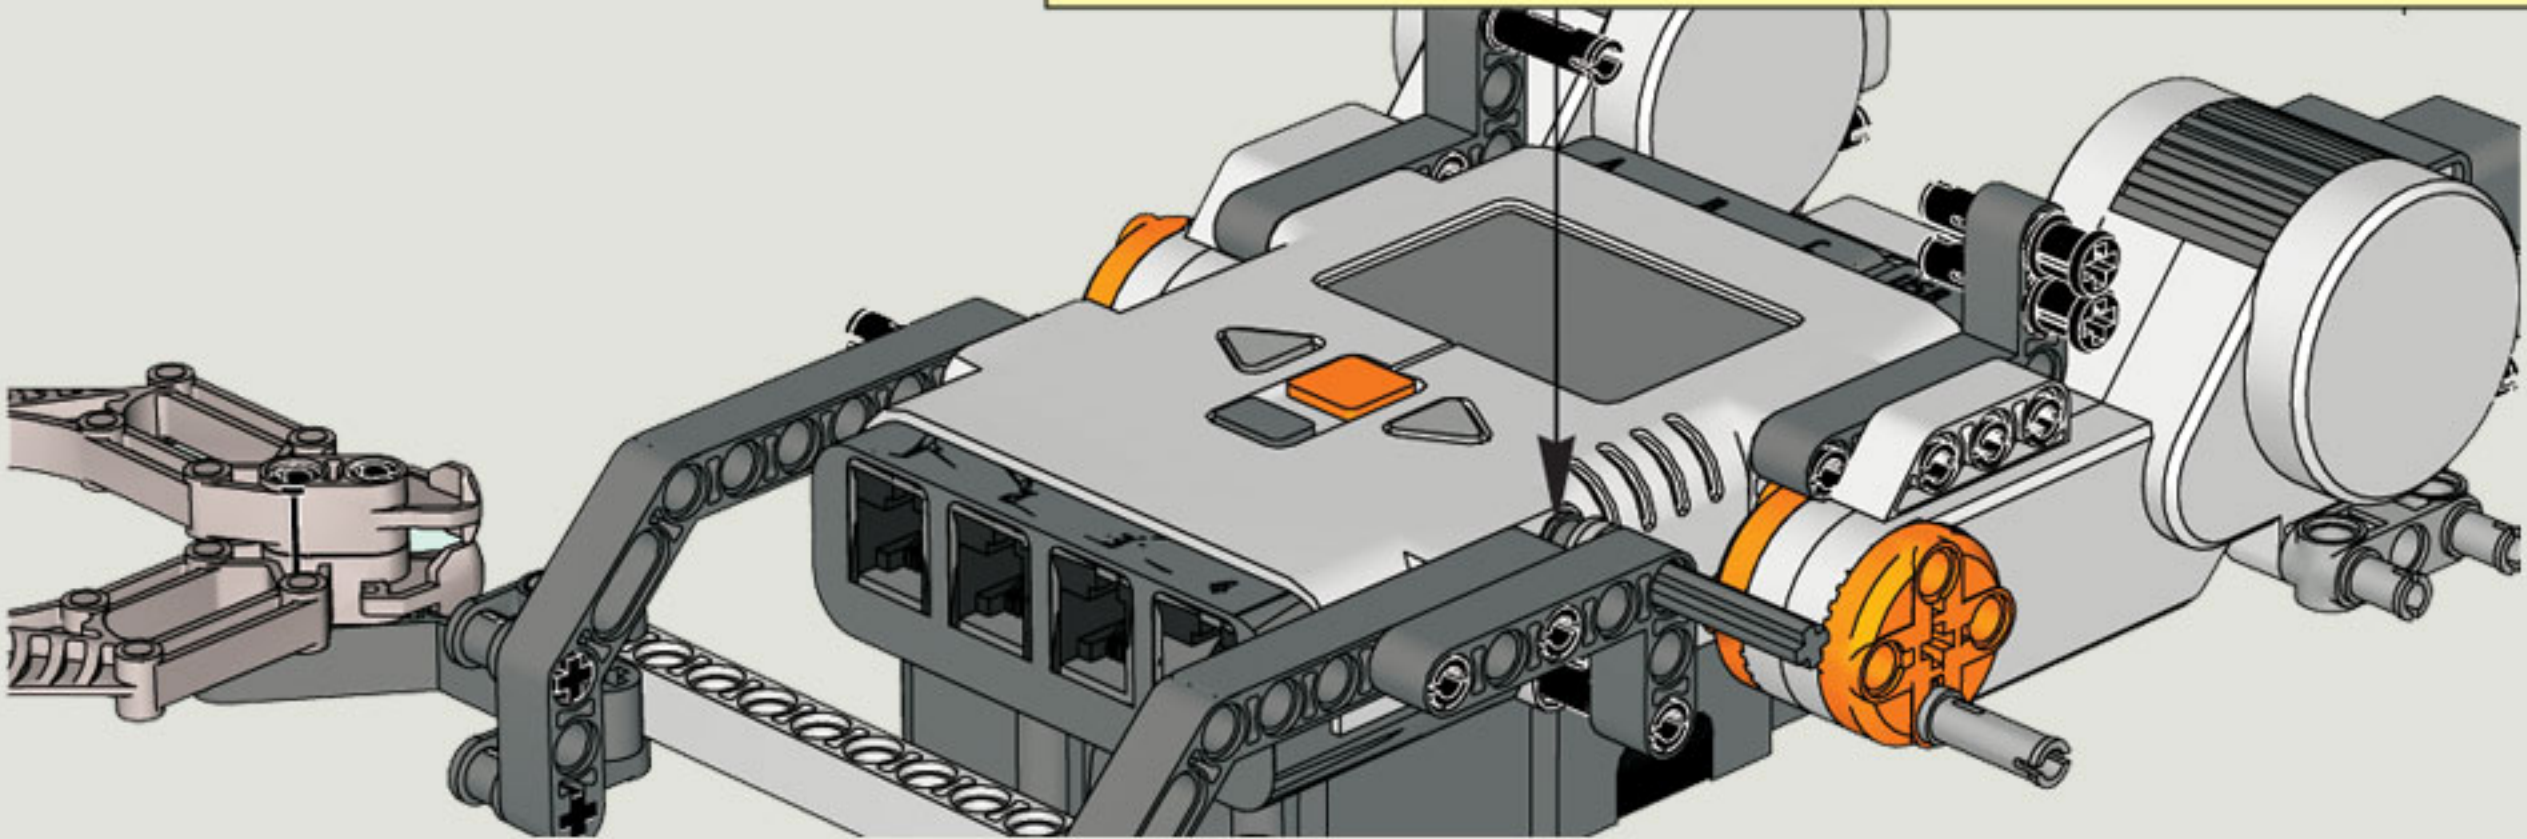

35 CM/14 INCH

2x

1x

1x

5

5

2x

1x

2x

1x

5

2x

The image shows a list of three LEGO parts, each with a quantity of 2x. From left to right: a blue Technic pin, a grey Technic pin with a central hole, and a black Technic pin with a central hole.

2x

2x

2x

1x

2x

1x

1x

35 CM/14 INCH

1x

50 CM/20 INCH

1x

50 CM/20 INCH

35 CM/14 INCH

35 CM/14 INCH

1x

35 CM/14 INCH