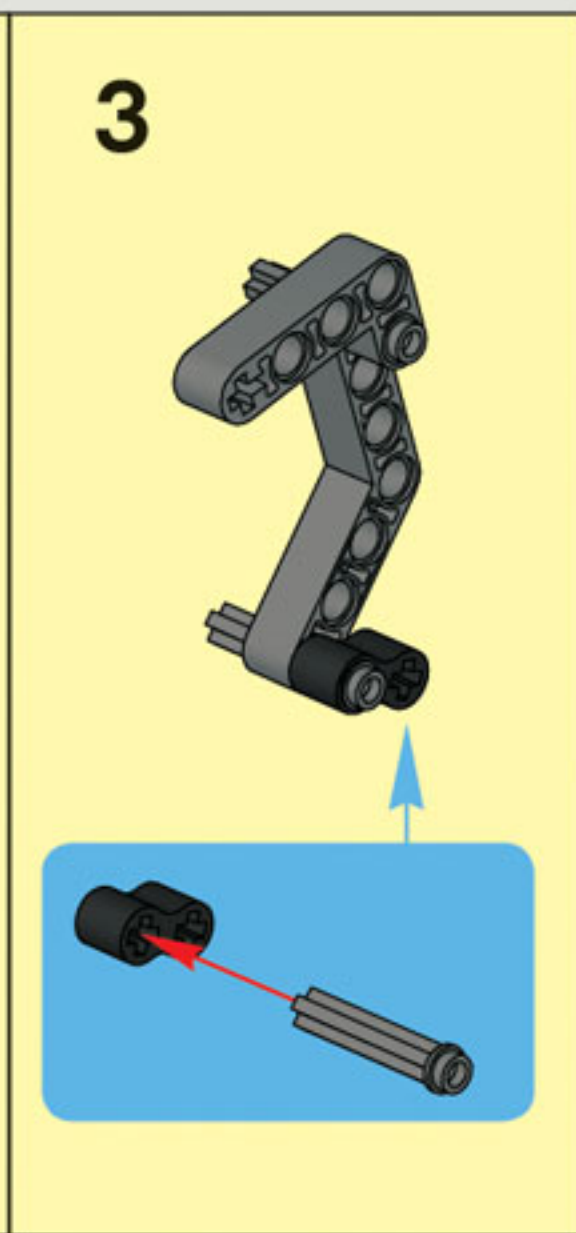

35 CM/14 INCH

2x

1x

1x

5

5

2x

1x

2x

1x

5

2x

The image shows a list of three LEGO parts, each with a quantity of 2x. From left to right: a blue Technic pin, a grey Technic pin with a central hole, and a black Technic pin with a central hole.