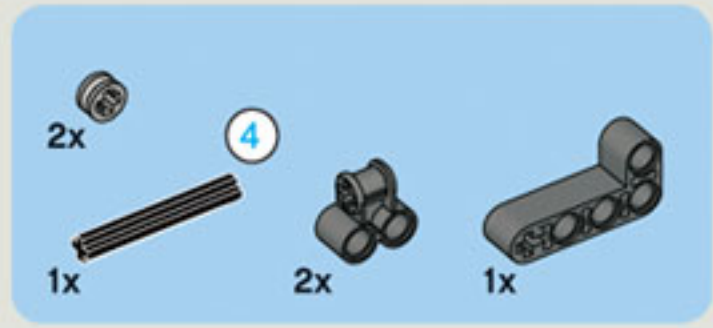

35 CM/14 INCH

2x

1x

1x

5

5

2x

1x

2x

1x

5

2x

The image shows a list of three LEGO parts, each with a quantity of 2x. From left to right: a blue Technic pin, a grey Technic pin with a central hole, and a black Technic pin with a central hole.

2x

2x

2x

1x

2x

1x

1x

35 CM/14 INCH