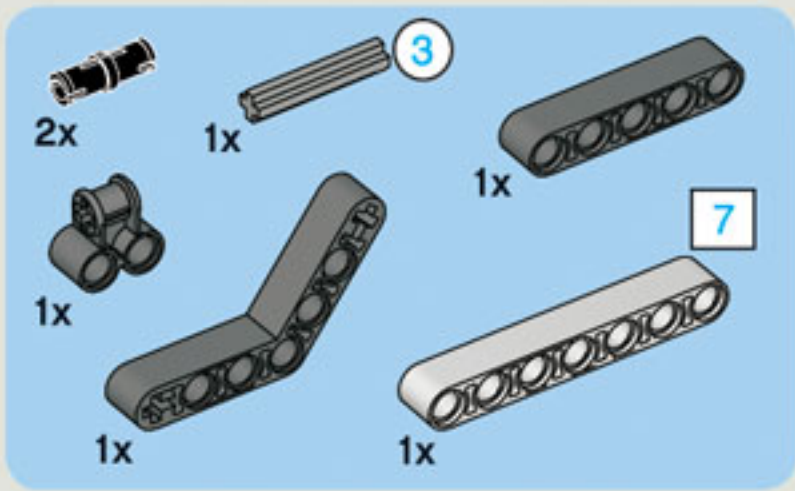

35 CM/14 INCH

2x

1x

1x

5

5

2x

1x

2x

1x

5

2x

The image shows a list of three LEGO parts, each with a quantity of 2x. From left to right: a blue Technic pin, a grey Technic pin with a central hole, and a black Technic pin with a central hole.

2x

2x

2x

1x

2x

1x

1x

35 CM/14 INCH

1x

50 CM/20 INCH

1x

50 CM/20 INCH

35 CM/14 INCH

35 CM/14 INCH

1x

35 CM/14 INCH