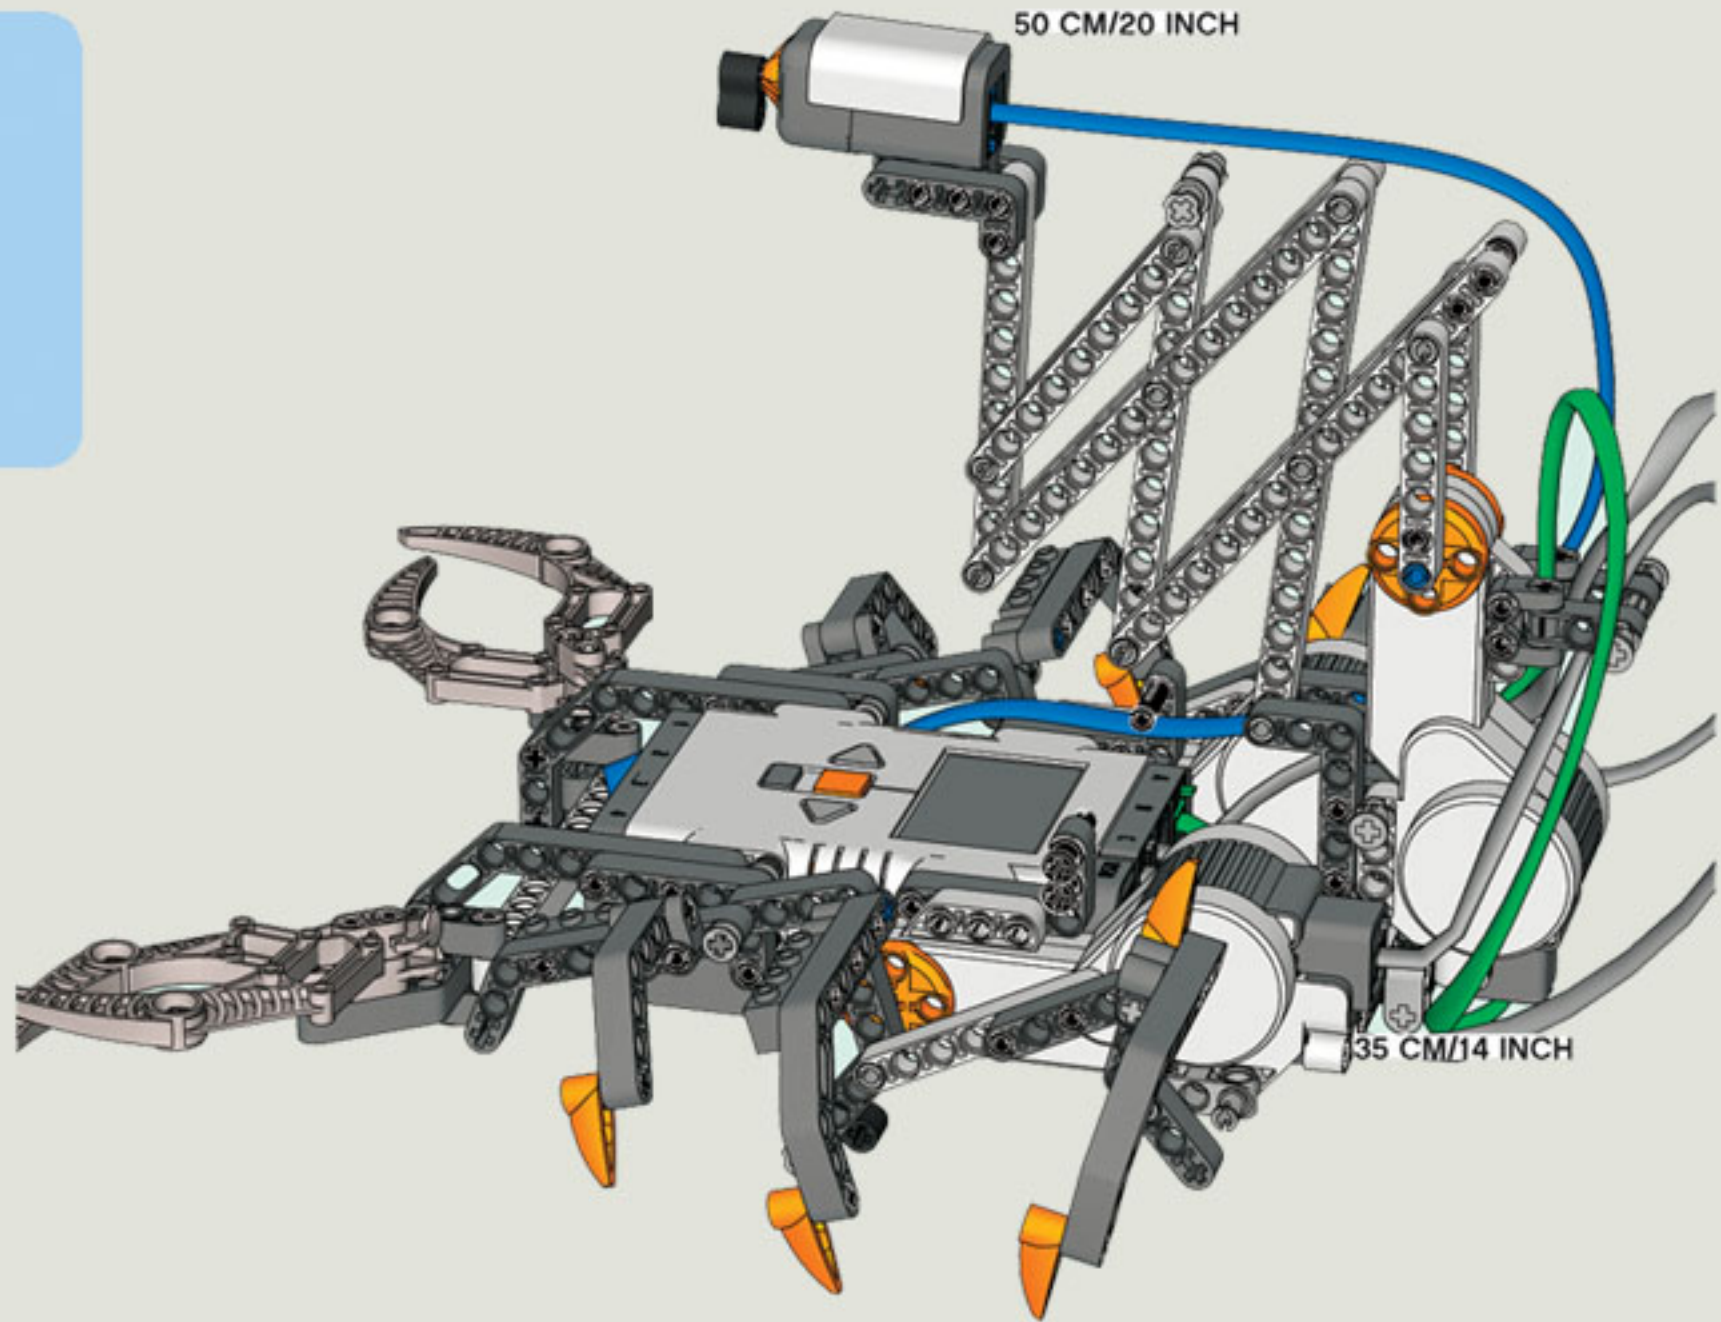

2x

1x

5

2x

The image shows a list of three LEGO parts, each with a quantity of 2x. From left to right: a blue Technic pin, a grey Technic pin with a central hole, and a black Technic pin with a central hole.

2x

2x

2x

1x

2x

1x

1x

35 CM/14 INCH

1x

50 CM/20 INCH

1x

50 CM/20 INCH

35 CM/14 INCH

35 CM/14 INCH

1x

35 CM/14 INCH

4

5

6

20 CM/8 INCH

1x